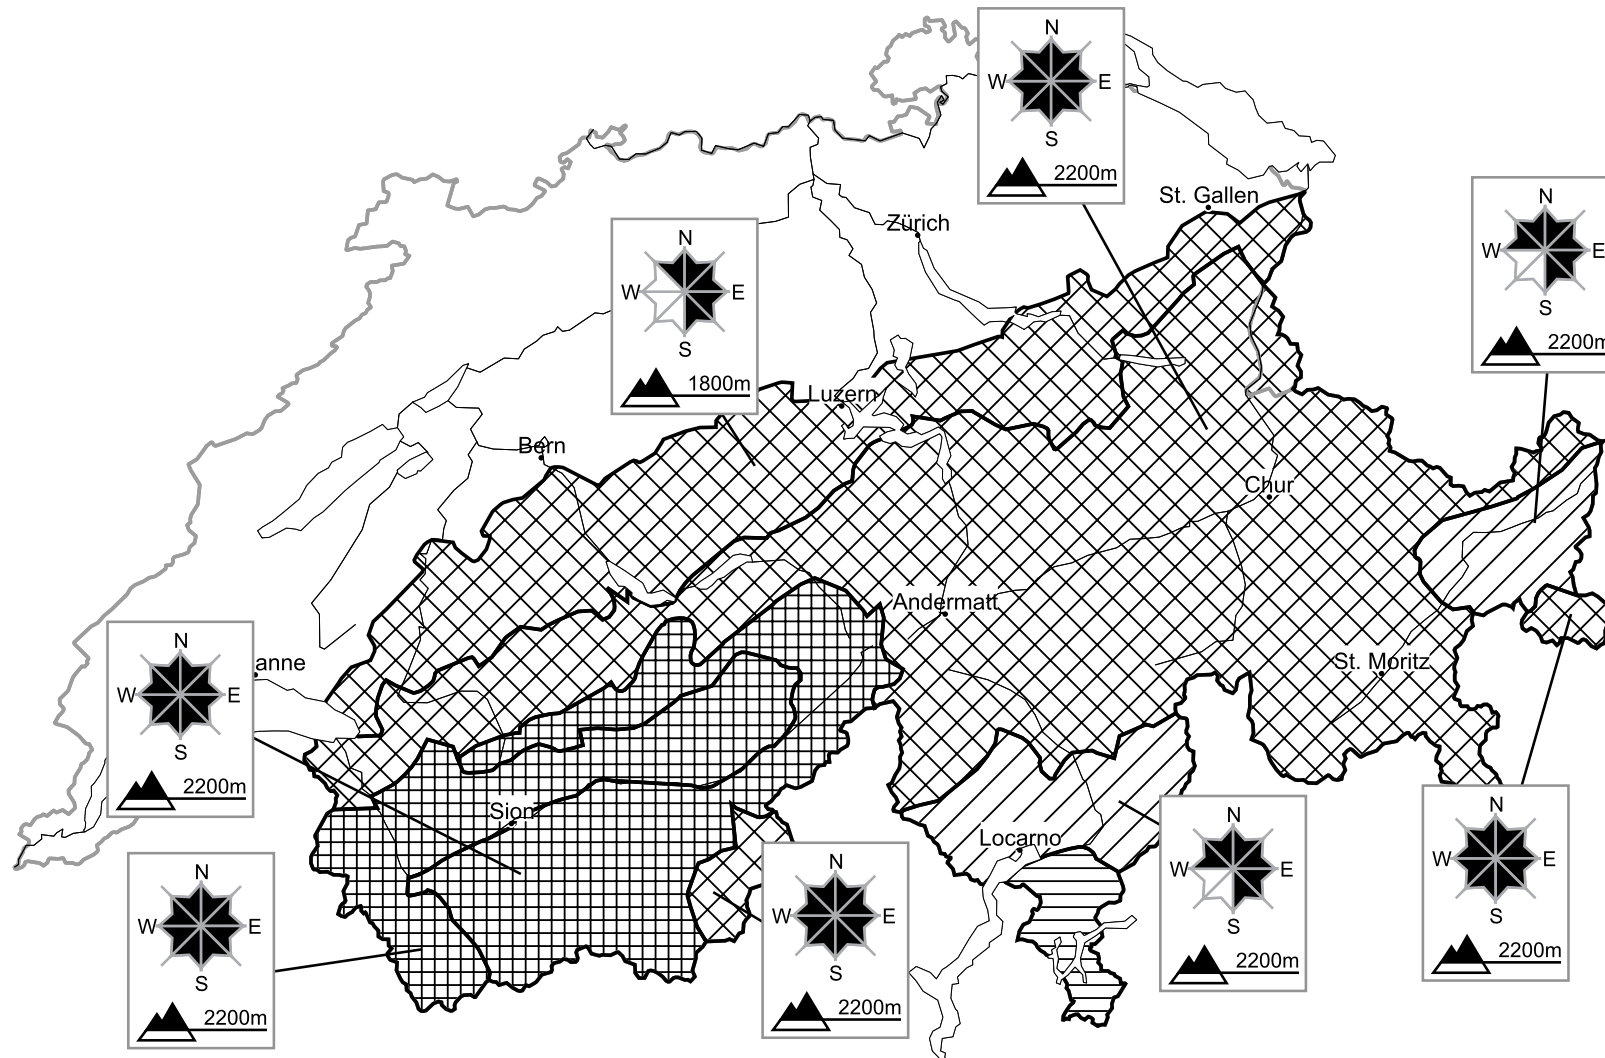

Increase in avalanche danger

Edition: 10.1.2016, 17:00 / Next update: 11.1.2016, 08:00

Danger levels

1 low

2 moderate

3 consider.

4 high

5 very high