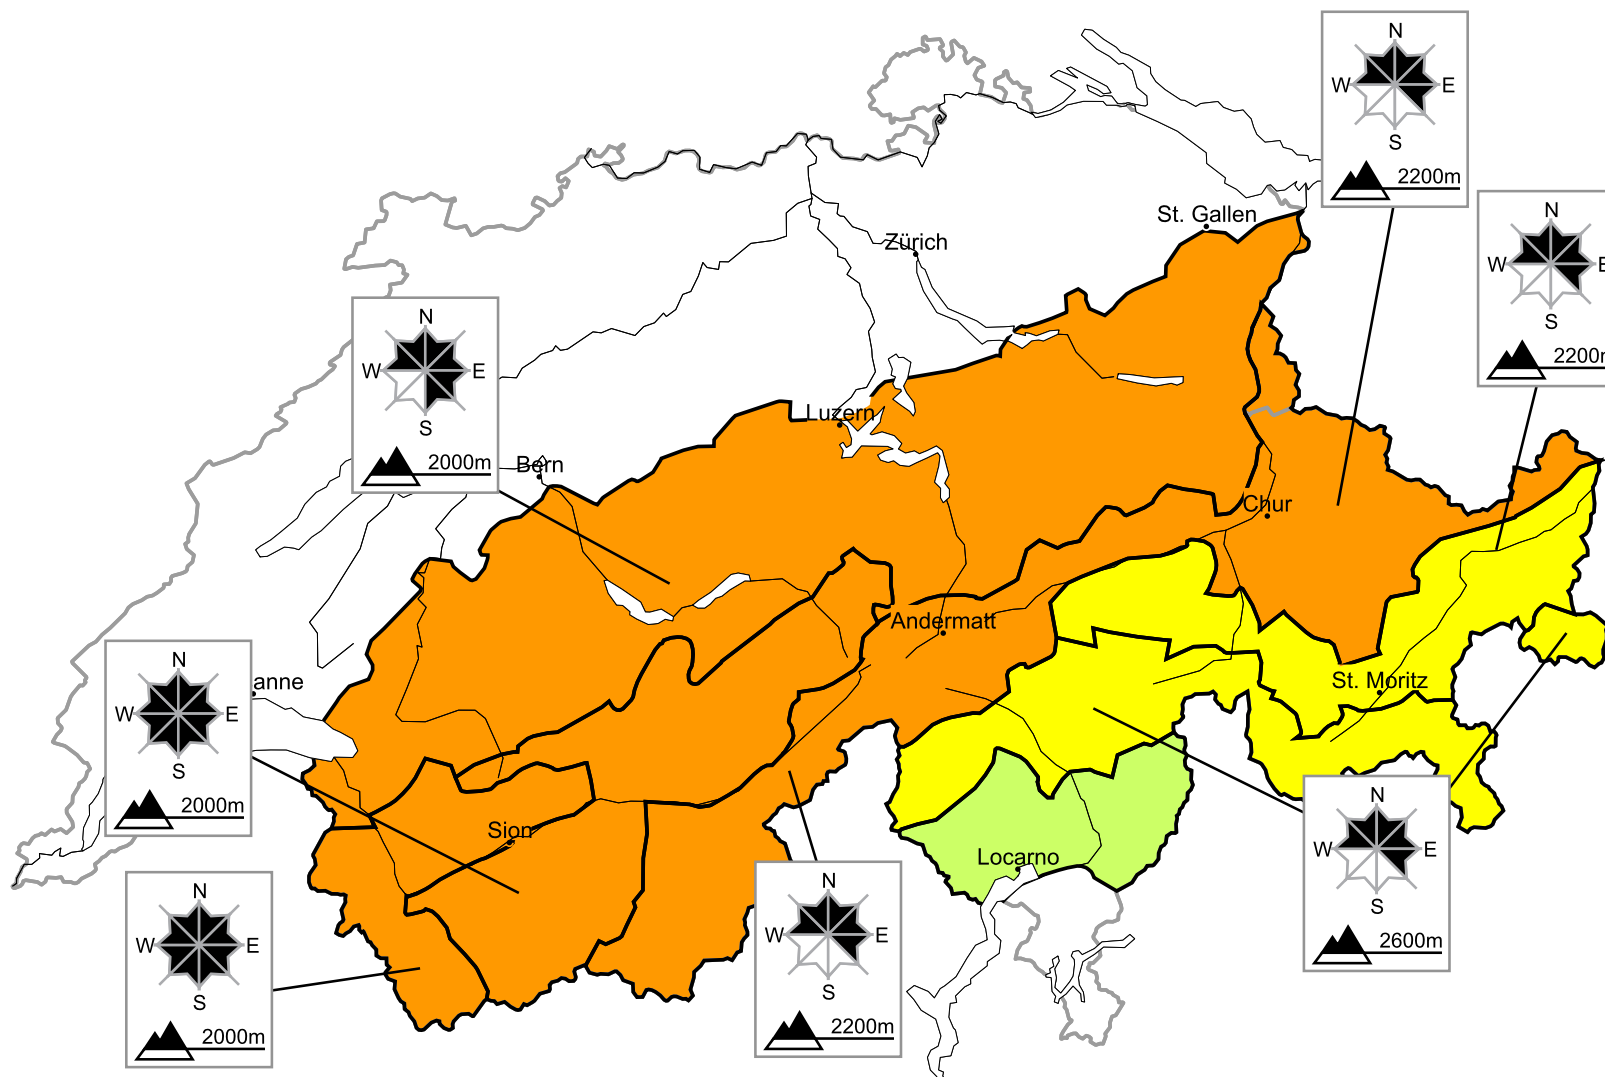

# A critical avalanche situation will be encountered in some regions

Edition: 10.1.2016, 08:00 / Next update: 10.1.2016, 17:00

Danger levels

1 low

2 moderate

3 consider.

4 high

5 very high