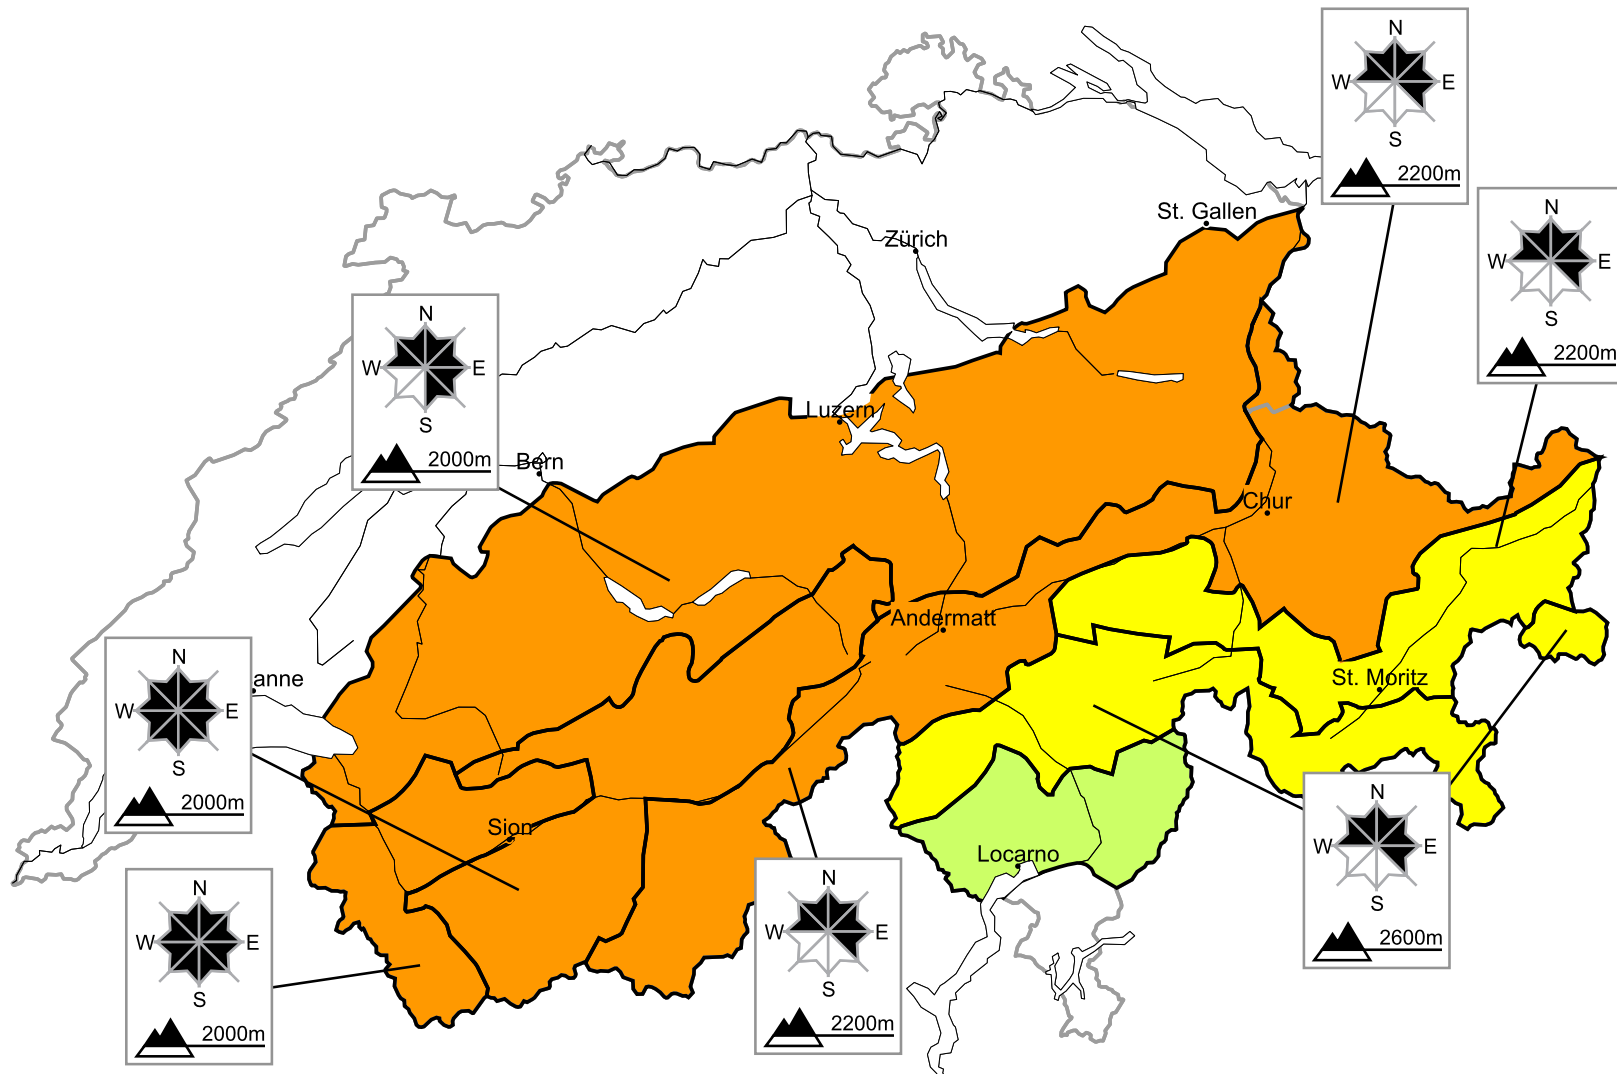

## A critical avalanche situation will be encountered in some regions

Edition: 9.1.2016, 17:00 / Next update: 10.1.2016, 08:00

Danger levels

1 low

2 moderate

3 consider.

4 high

5 very high