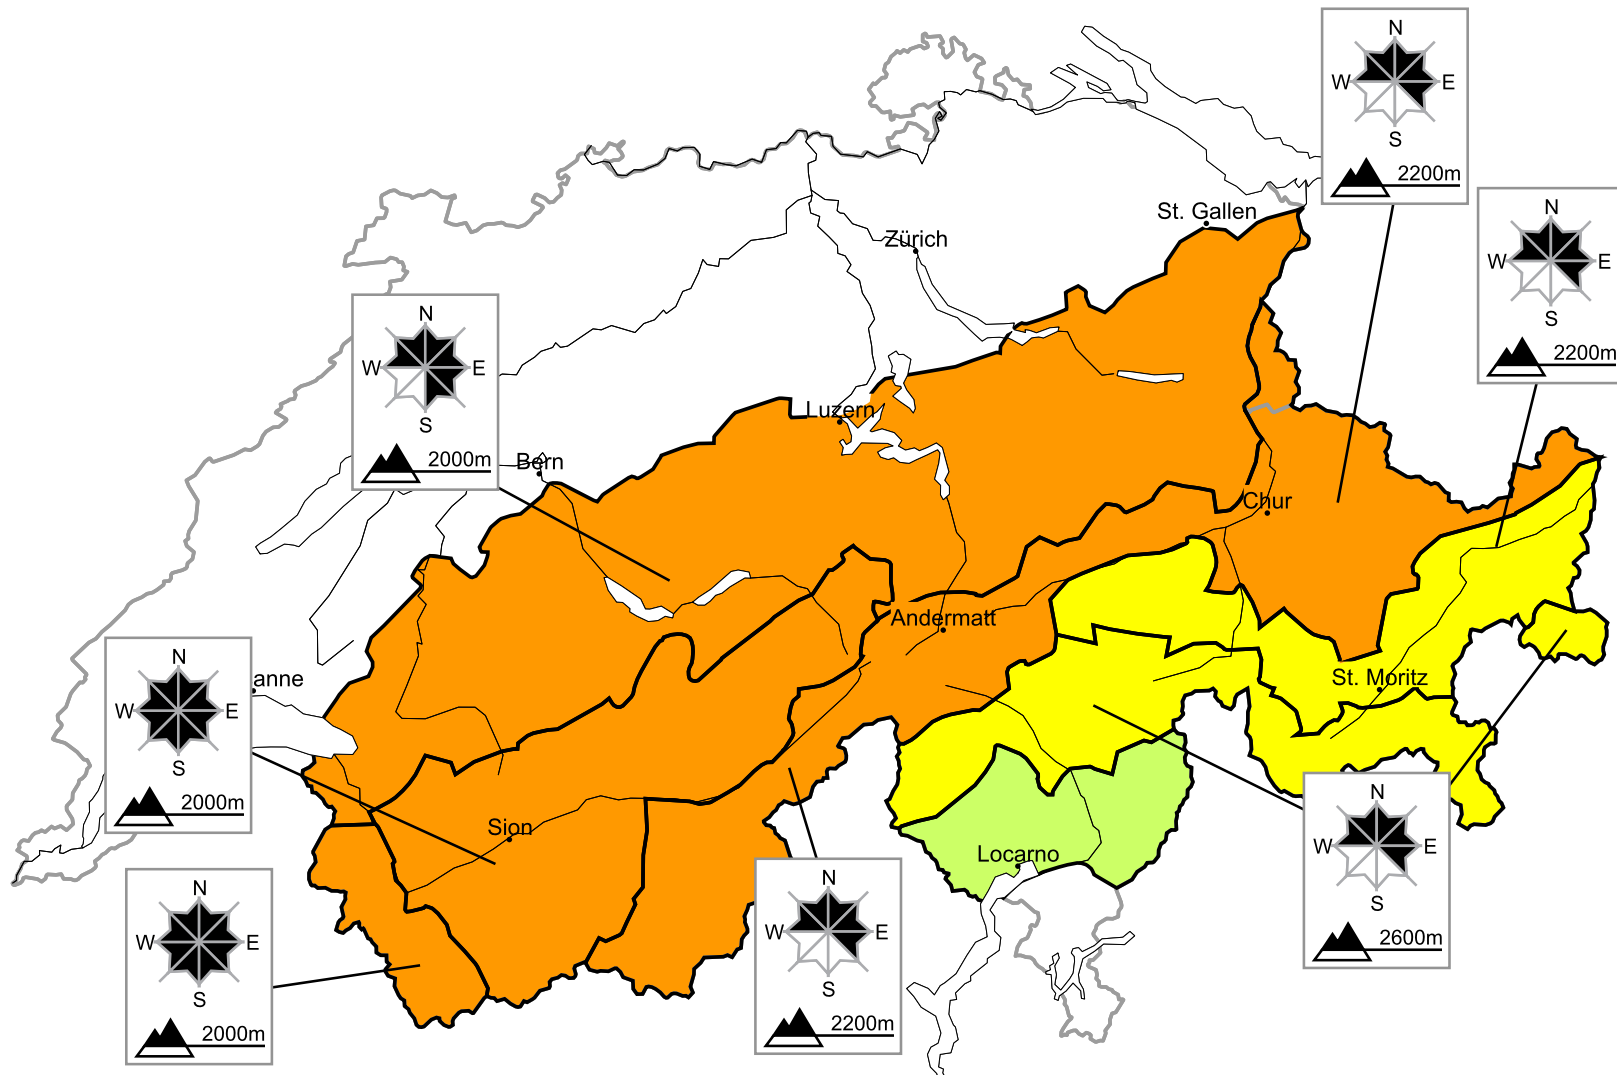

A critical avalanche situation will be encountered in some regions

Edition: 9.1.2016, 08:00 / Next update: 9.1.2016, 17:00

Danger levels

1 low

2 moderate

3 consider.

4 high

5 very high