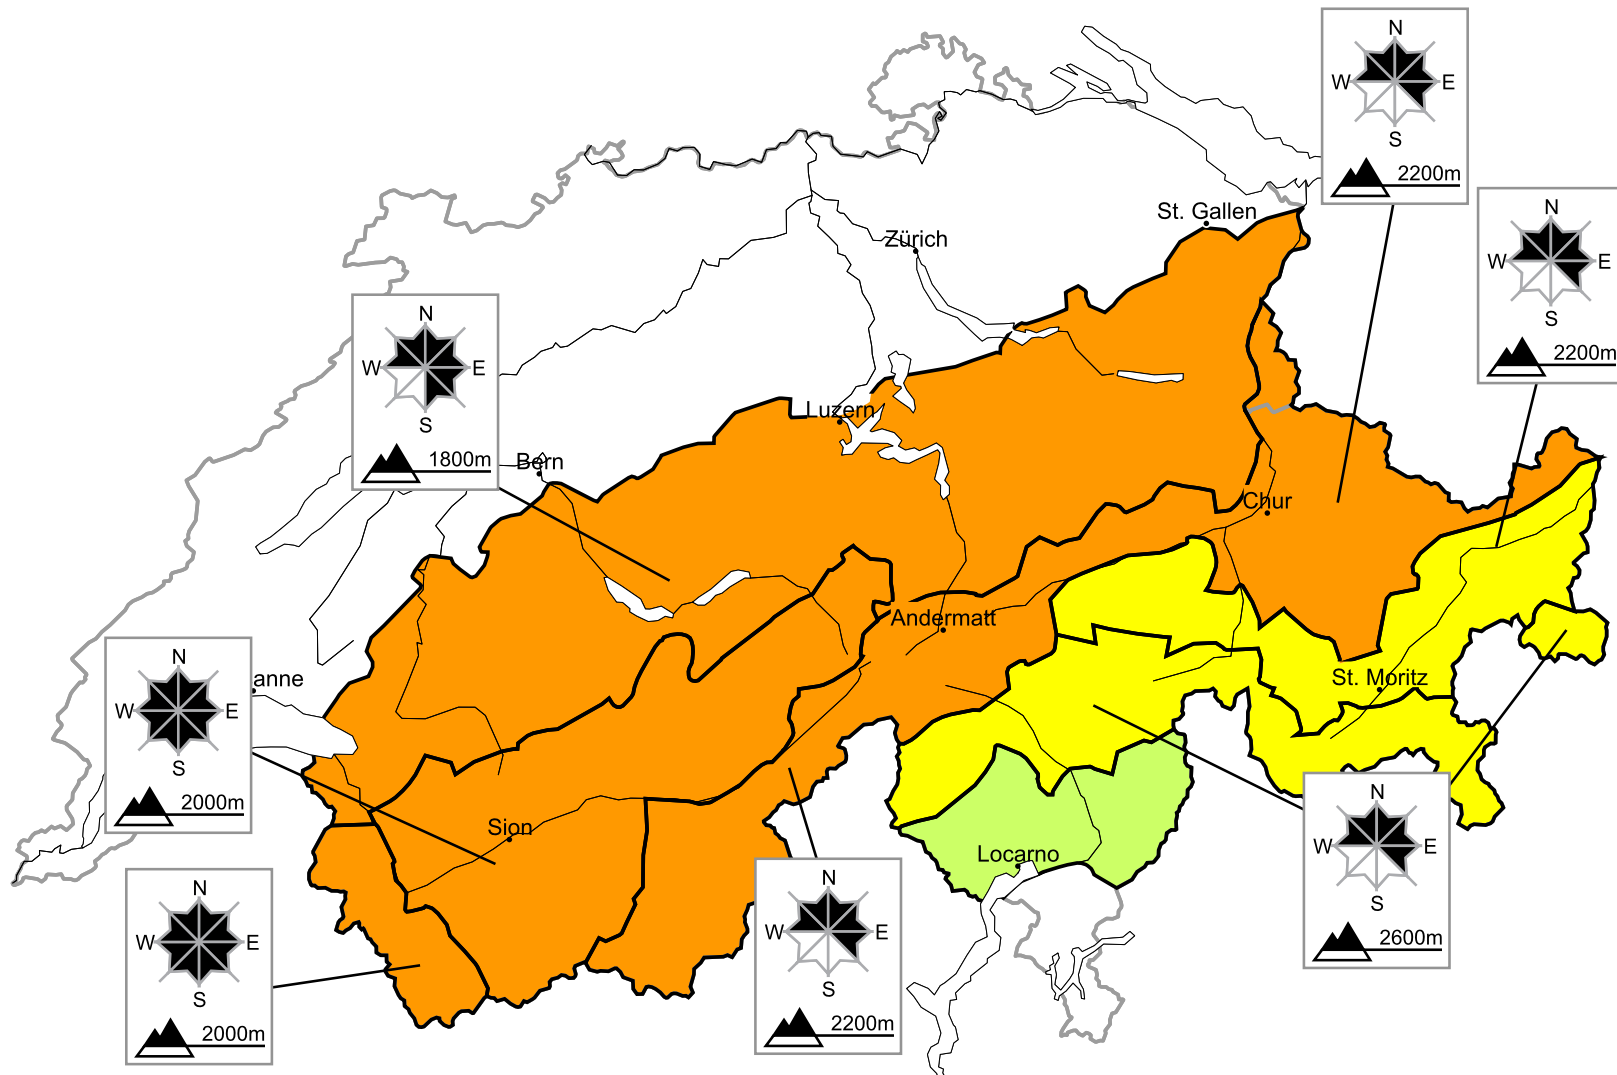

A critical avalanche situation will be encountered in some regions

Edition: 8.1.2016, 17:00 / Next update: 9.1.2016, 08:00

Danger levels

1 low

2 moderate

3 consider.

4 high

5 very high