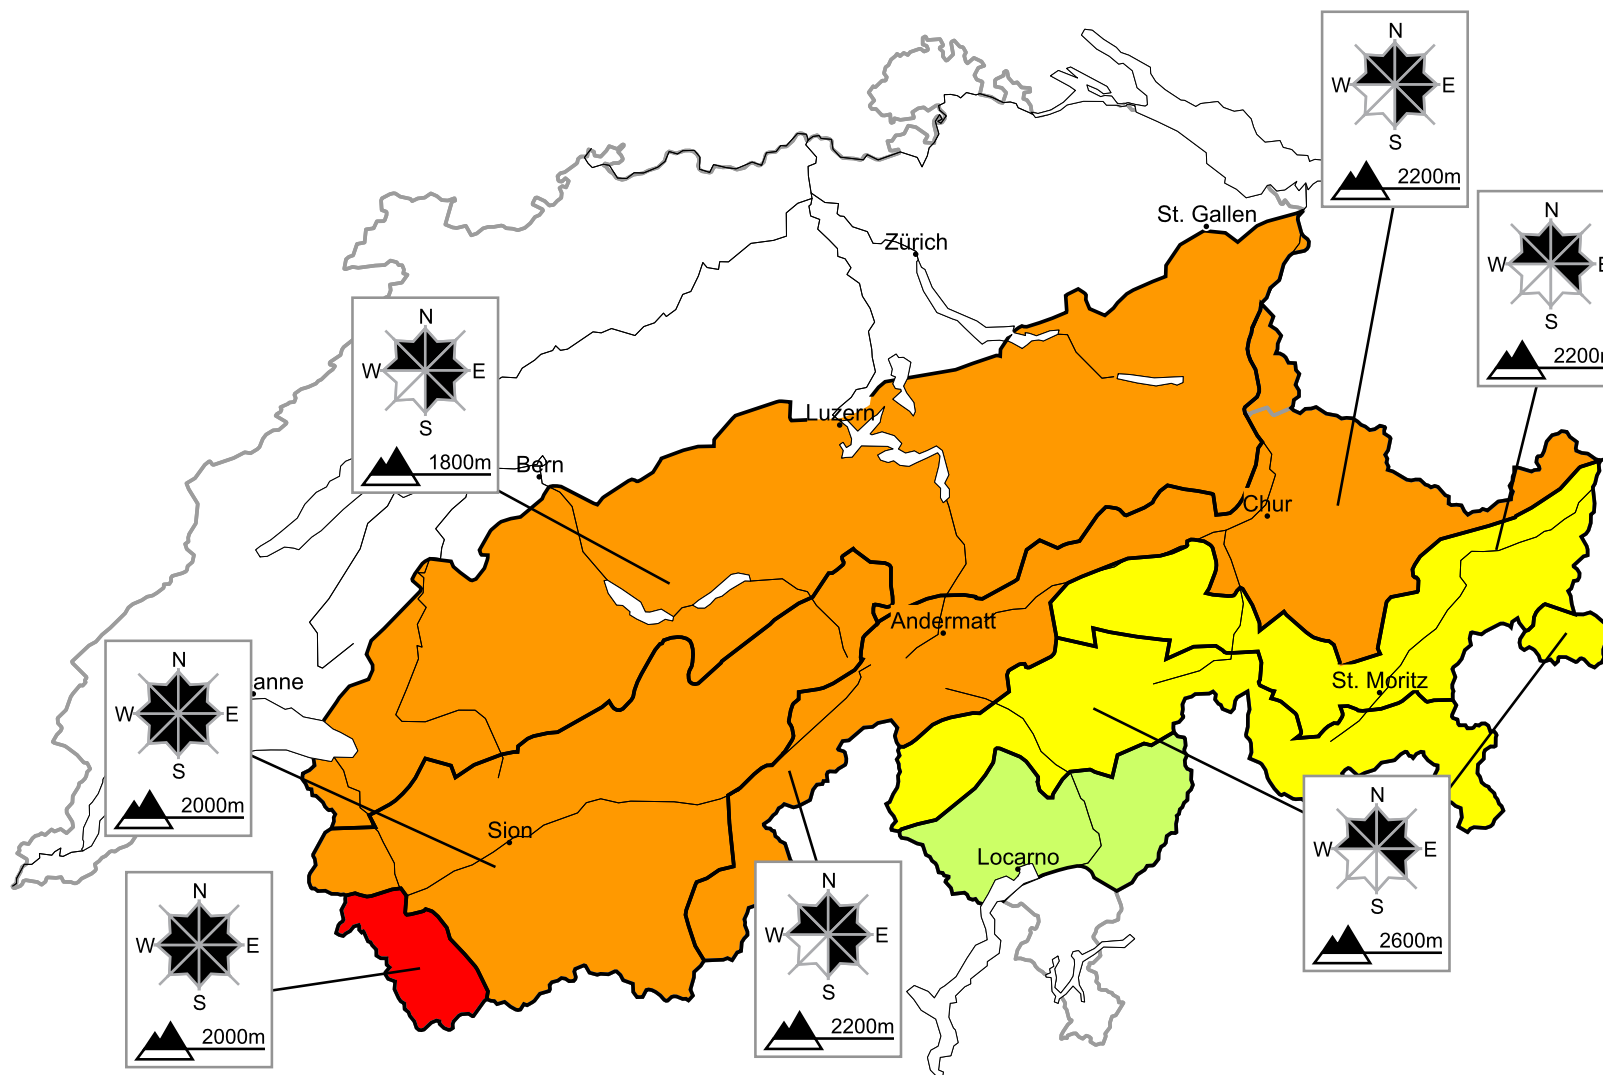

A critical avalanche situation will be encountered in some regions

Edition: 8.1.2016, 08:00 / Next update: 8.1.2016, 17:00

Danger levels

- 1 low
- 2 moderate
- 3 consider.
- 4 high
- 5 very high