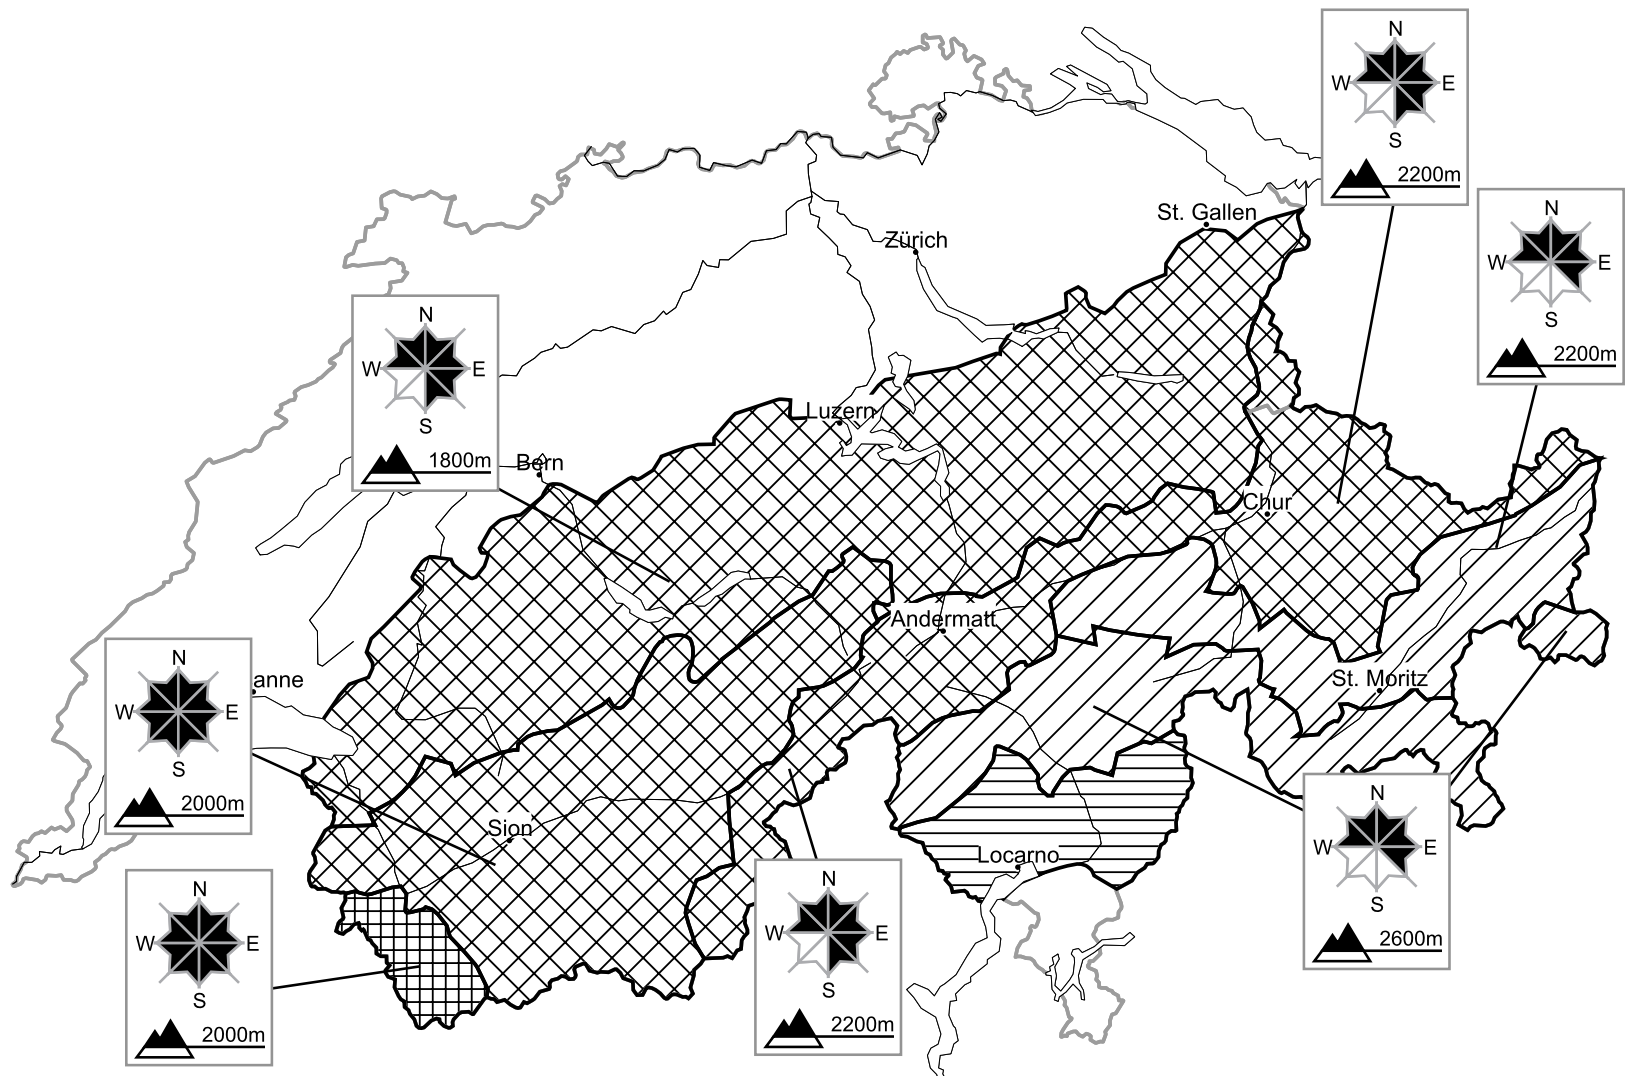

A critical avalanche situation will be encountered in some regions

Edition: 8.1.2016, 08:00 / Next update: 8.1.2016, 17:00

Danger levels

- 1 low
- 2 moderate
- 3 consider.
- 4 high
- 5 very high