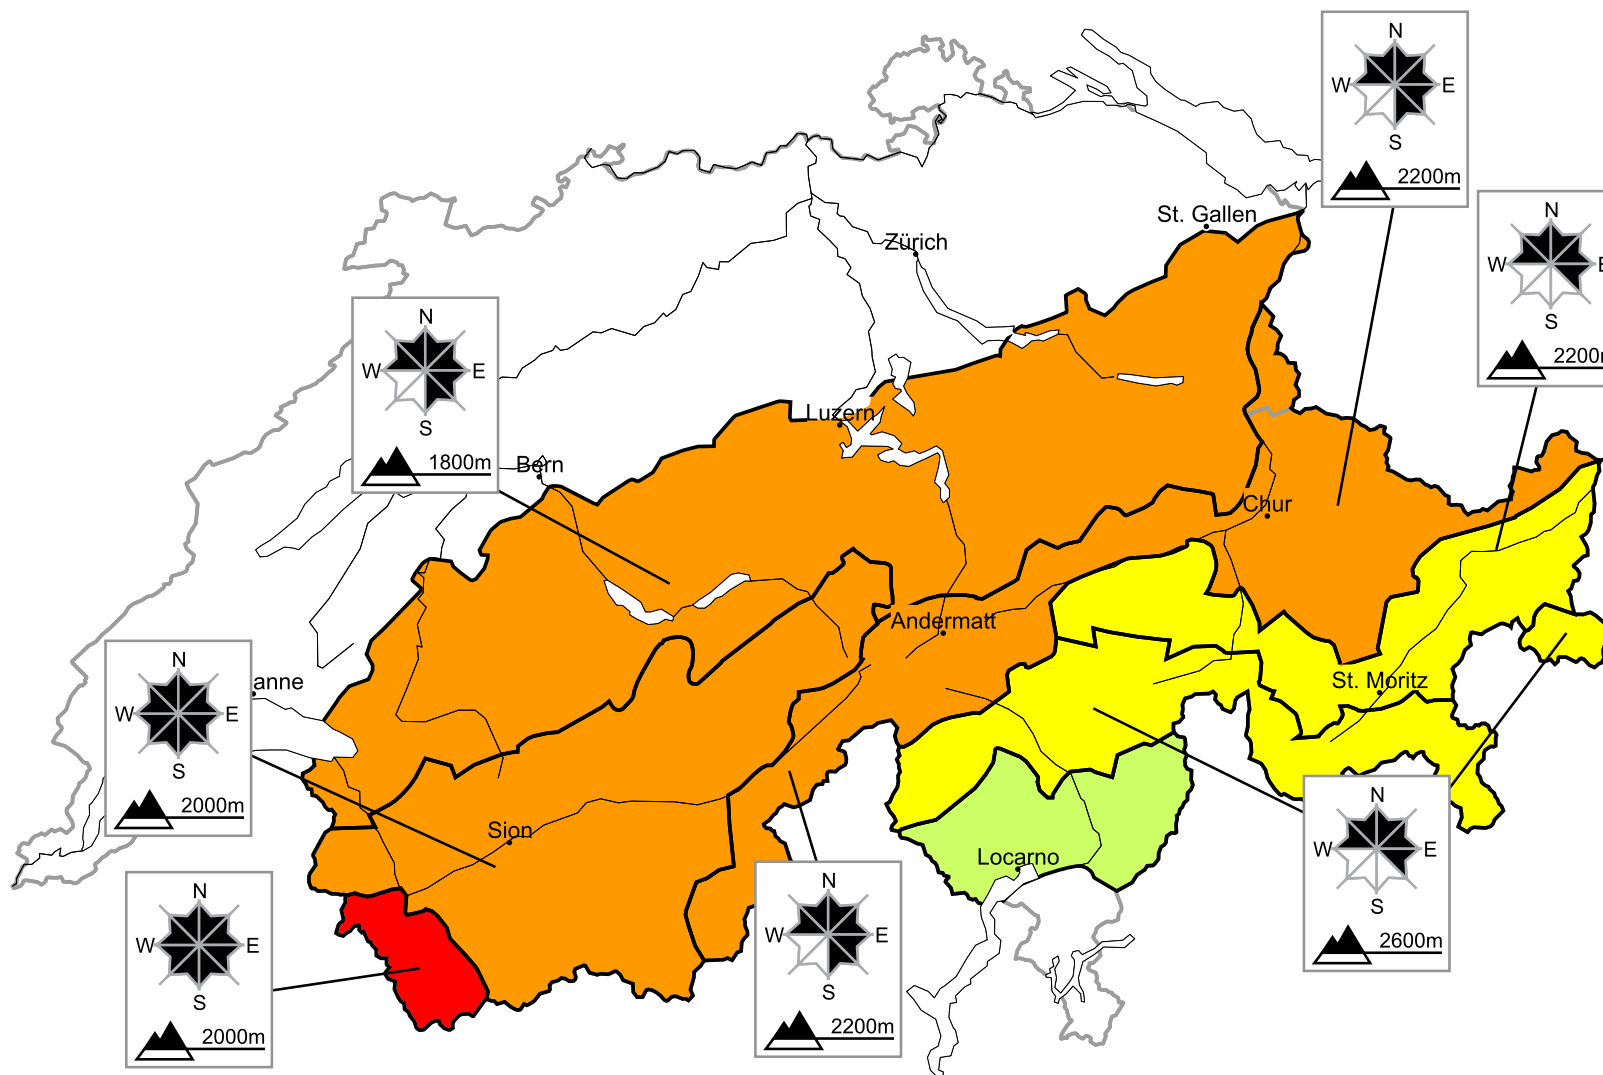

A critical avalanche situation will be encountered in some regions

Edition: 7.1.2016, 17:00 / Next update: 8.1.2016, 08:00

Danger levels