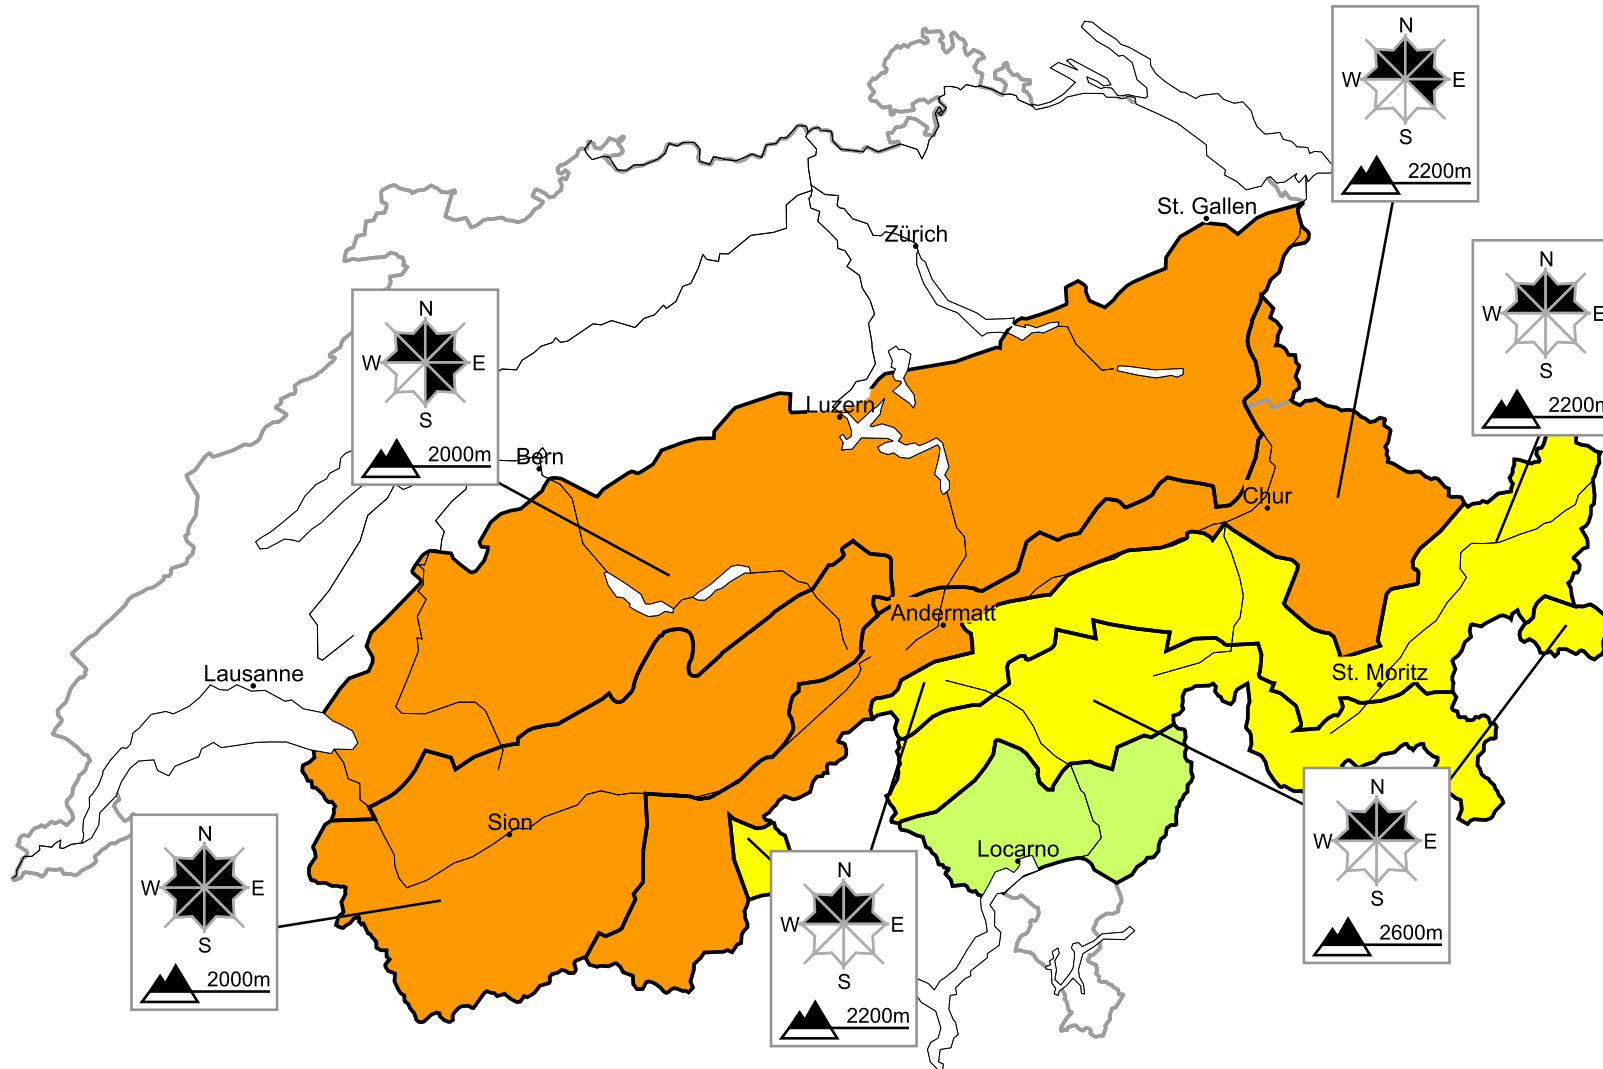

## Increase in avalanche danger in the north and in the west

Edition: 7.1.2016, 08:00 / Next update: 7.1.2016, 17:00

Danger levels

1 low

2 moderate

3 consider.

4 high

5 very high