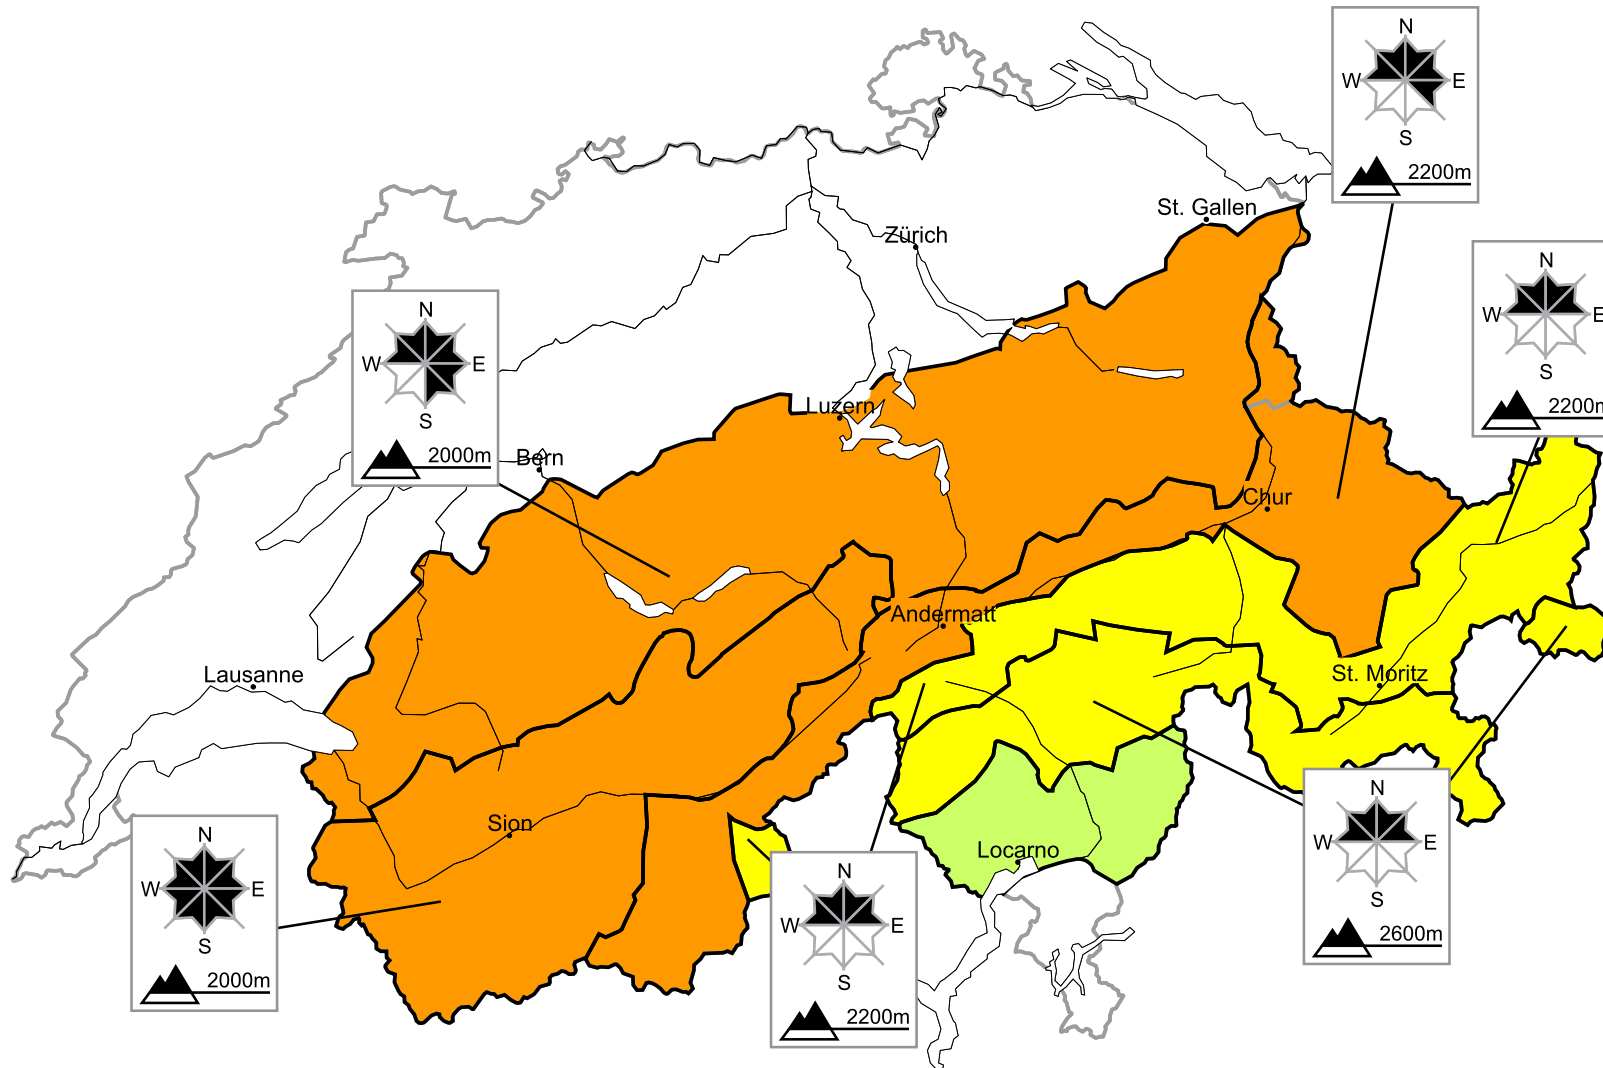

Increase in avalanche danger in the north and in the west

Edition: 6.1.2016, 17:00 / Next update: 7.1.2016, 08:00

Danger levels

1 low

2 moderate

3 consider.

4 high

5 very high