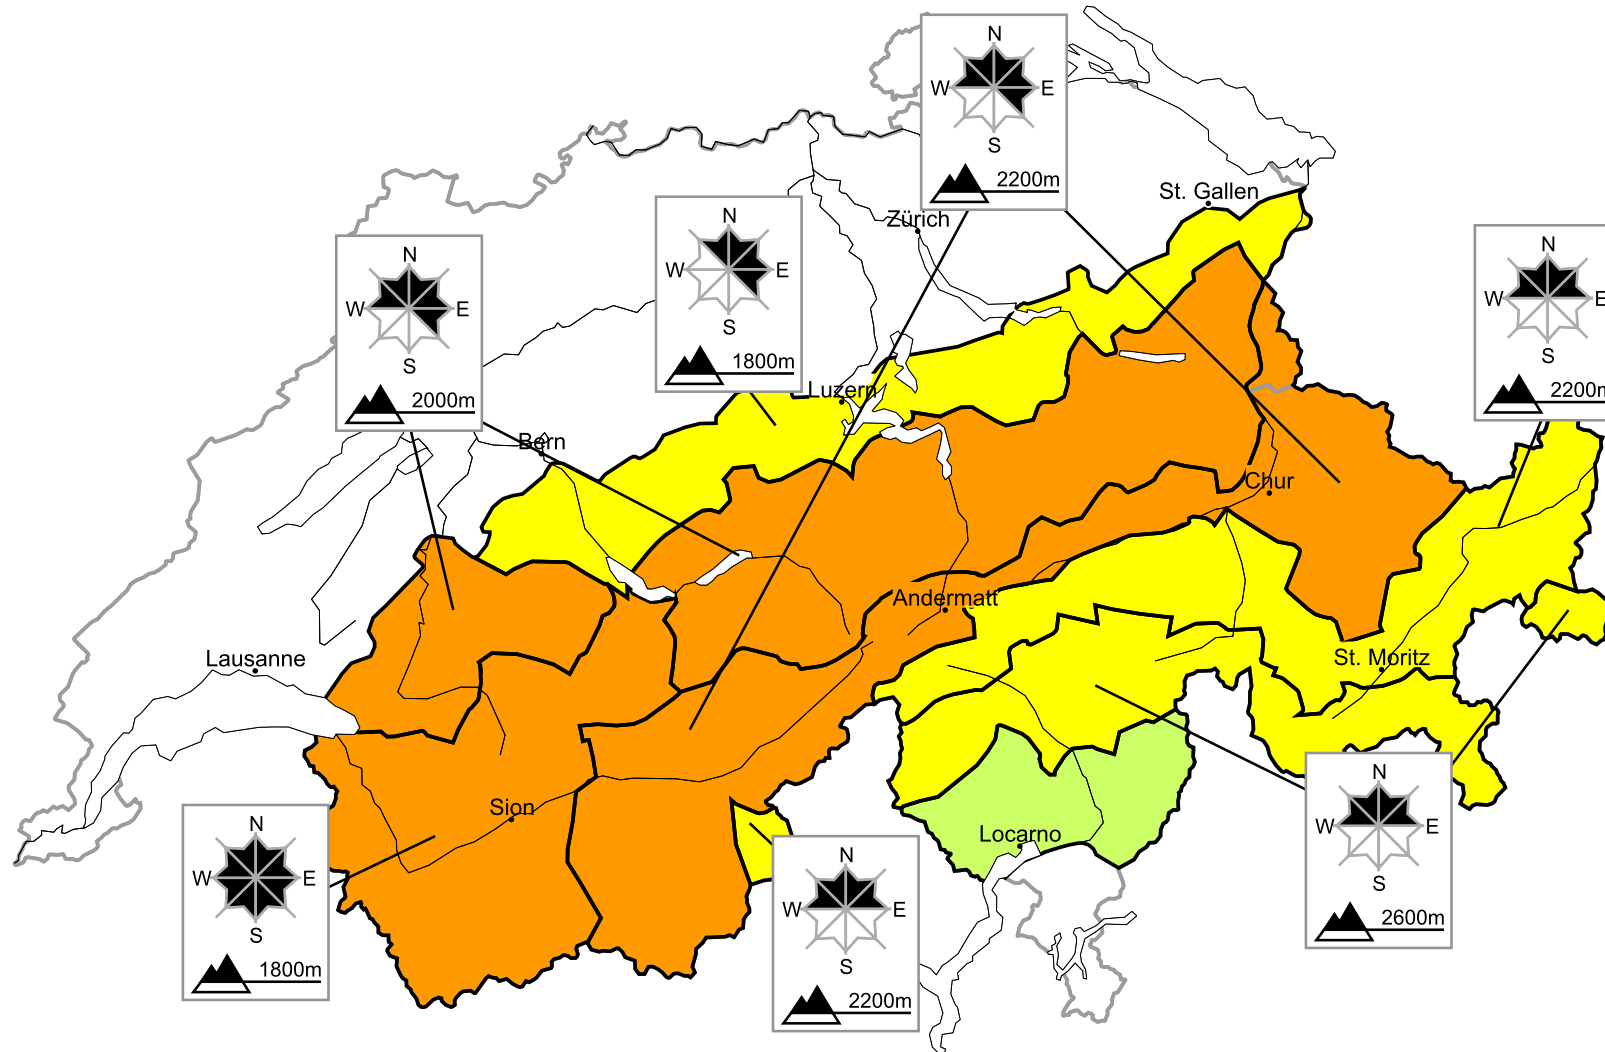

Considerable avalanche danger will be encountered over a wide area

Edition: 6.1.2016, 08:00 / Next update: 6.1.2016, 17:00

Danger levels

 1 low

 2 moderate

 3 consider.

 4 high

 5 very high