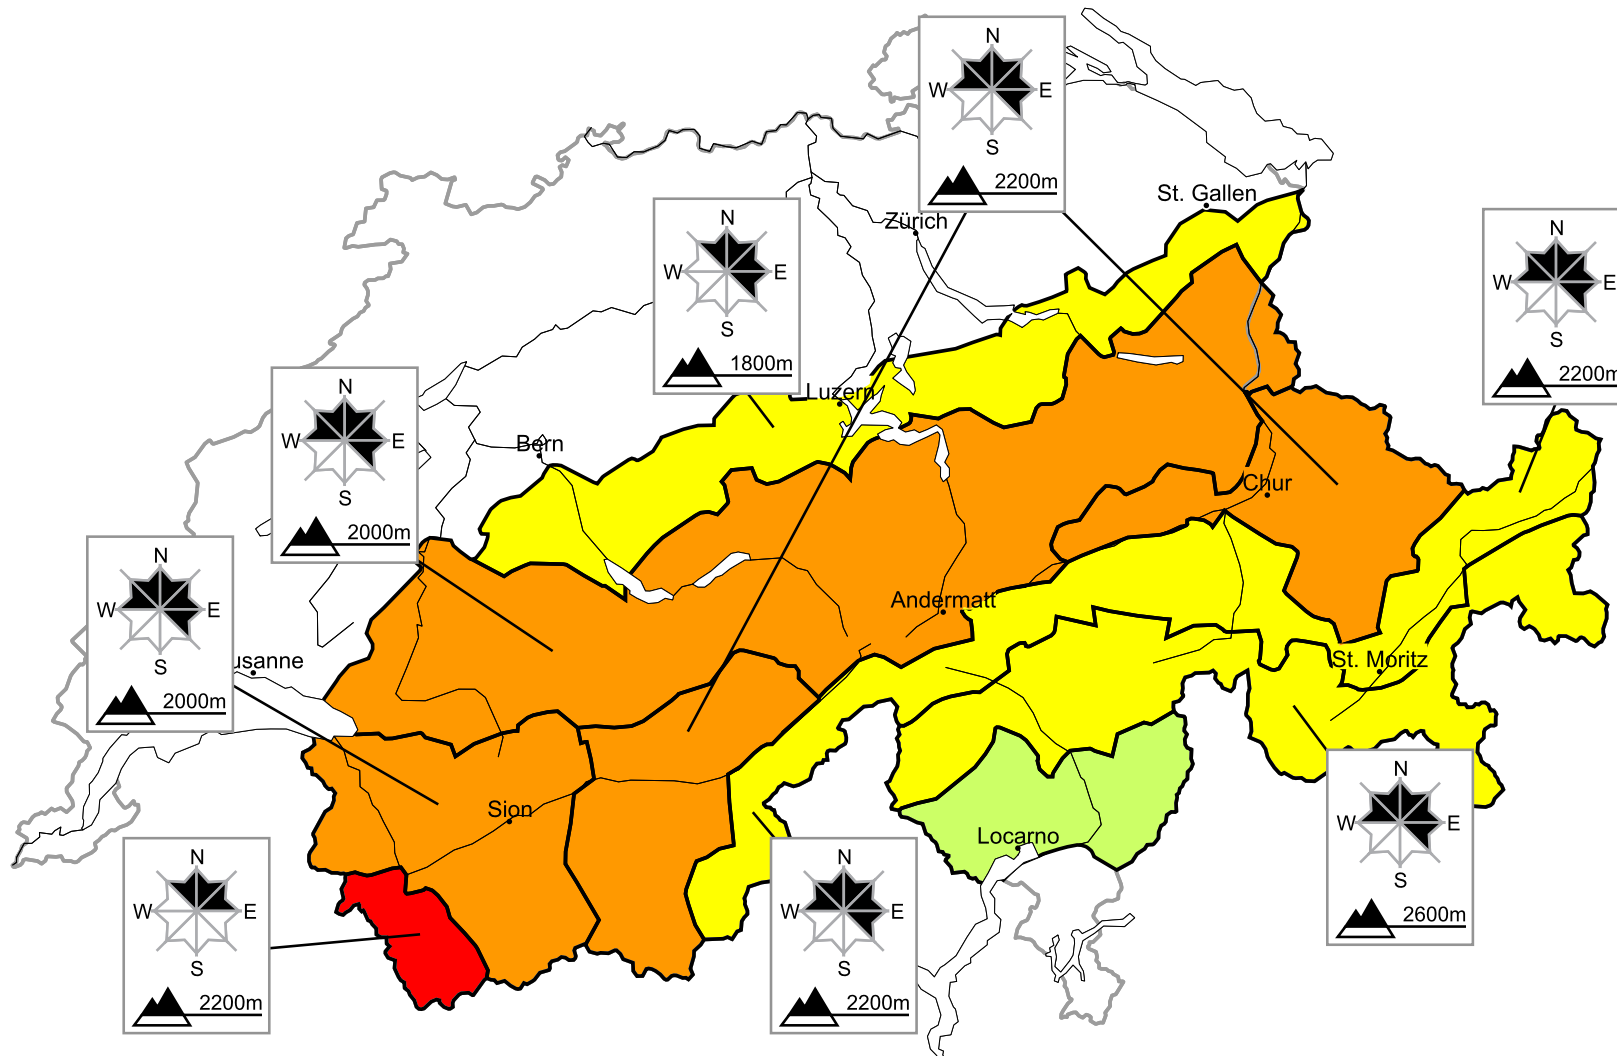

In the west a critical avalanche situation will prevail

Edition: 5.1.2016, 08:00 / Next update: 5.1.2016, 17:00

Danger levels

1 low

2 moderate

3 consider.

4 high

5 very high