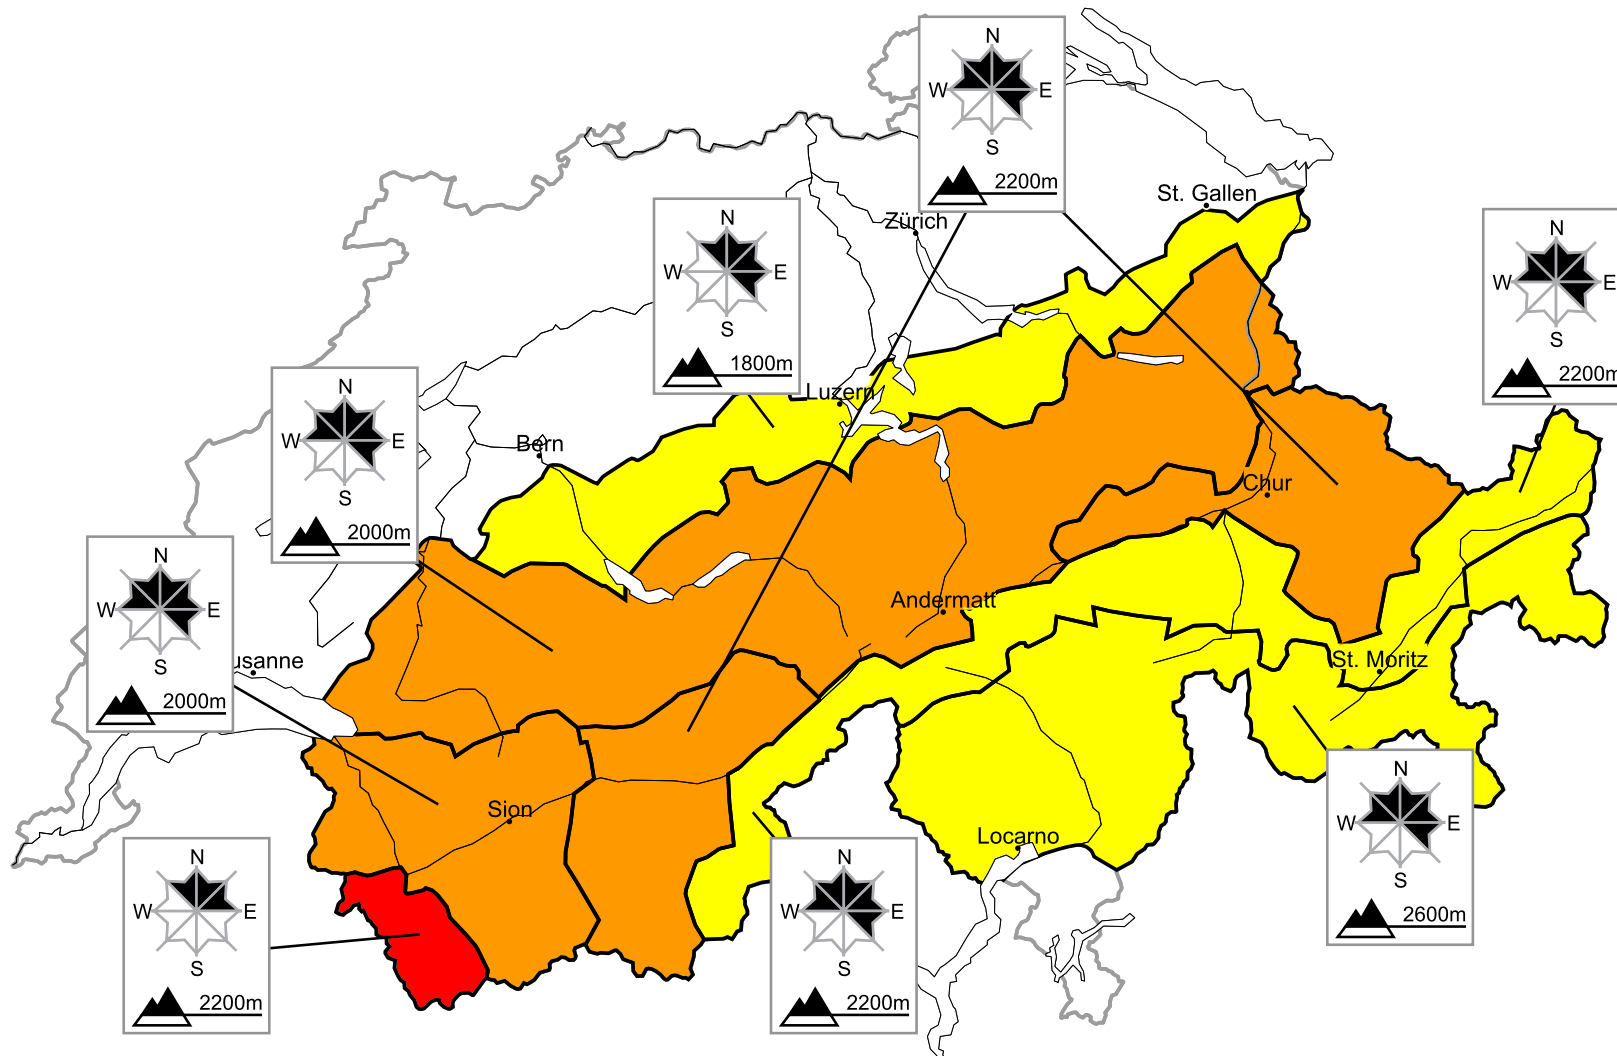

In the west a critical avalanche situation will prevail

Edition: 4.1.2016, 17:00 / Next update: 5.1.2016, 08:00

Danger levels

1 low

2 moderate

3 consider.

4 high

5 very high