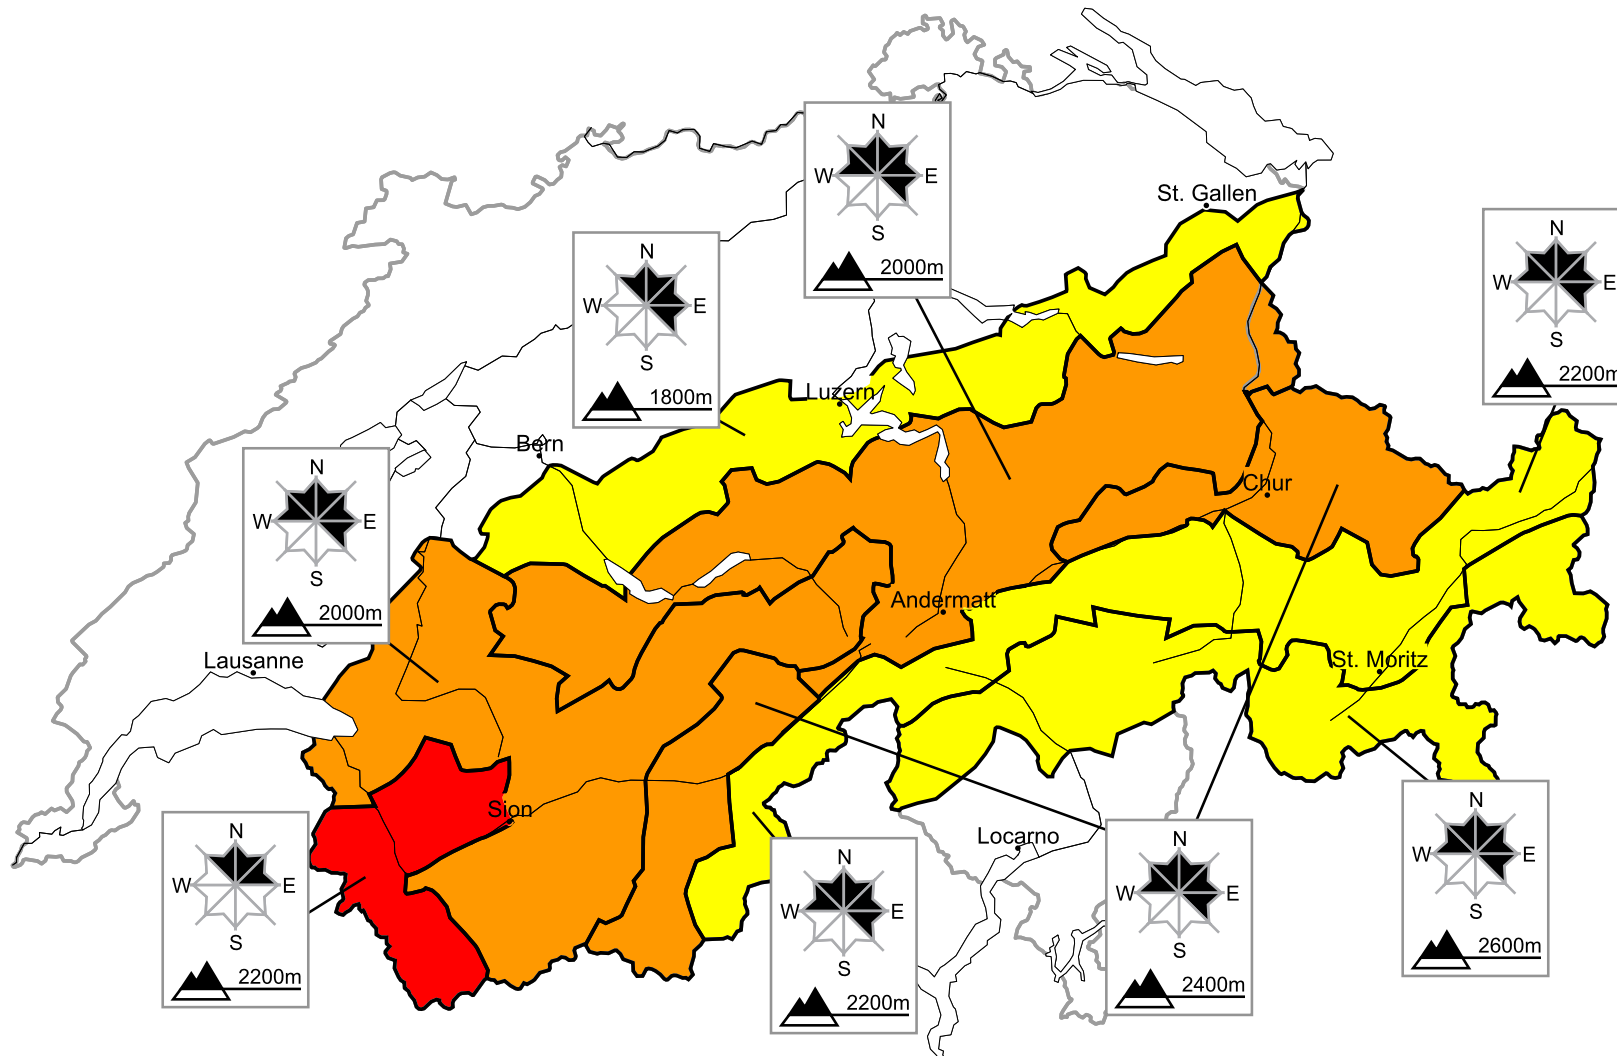

In the north and in the west a critical avalanche situation will be encountered over a wide area

Edition: 3.1.2016, 17:00 / Next update: 4.1.2016, 08:00

Danger levels