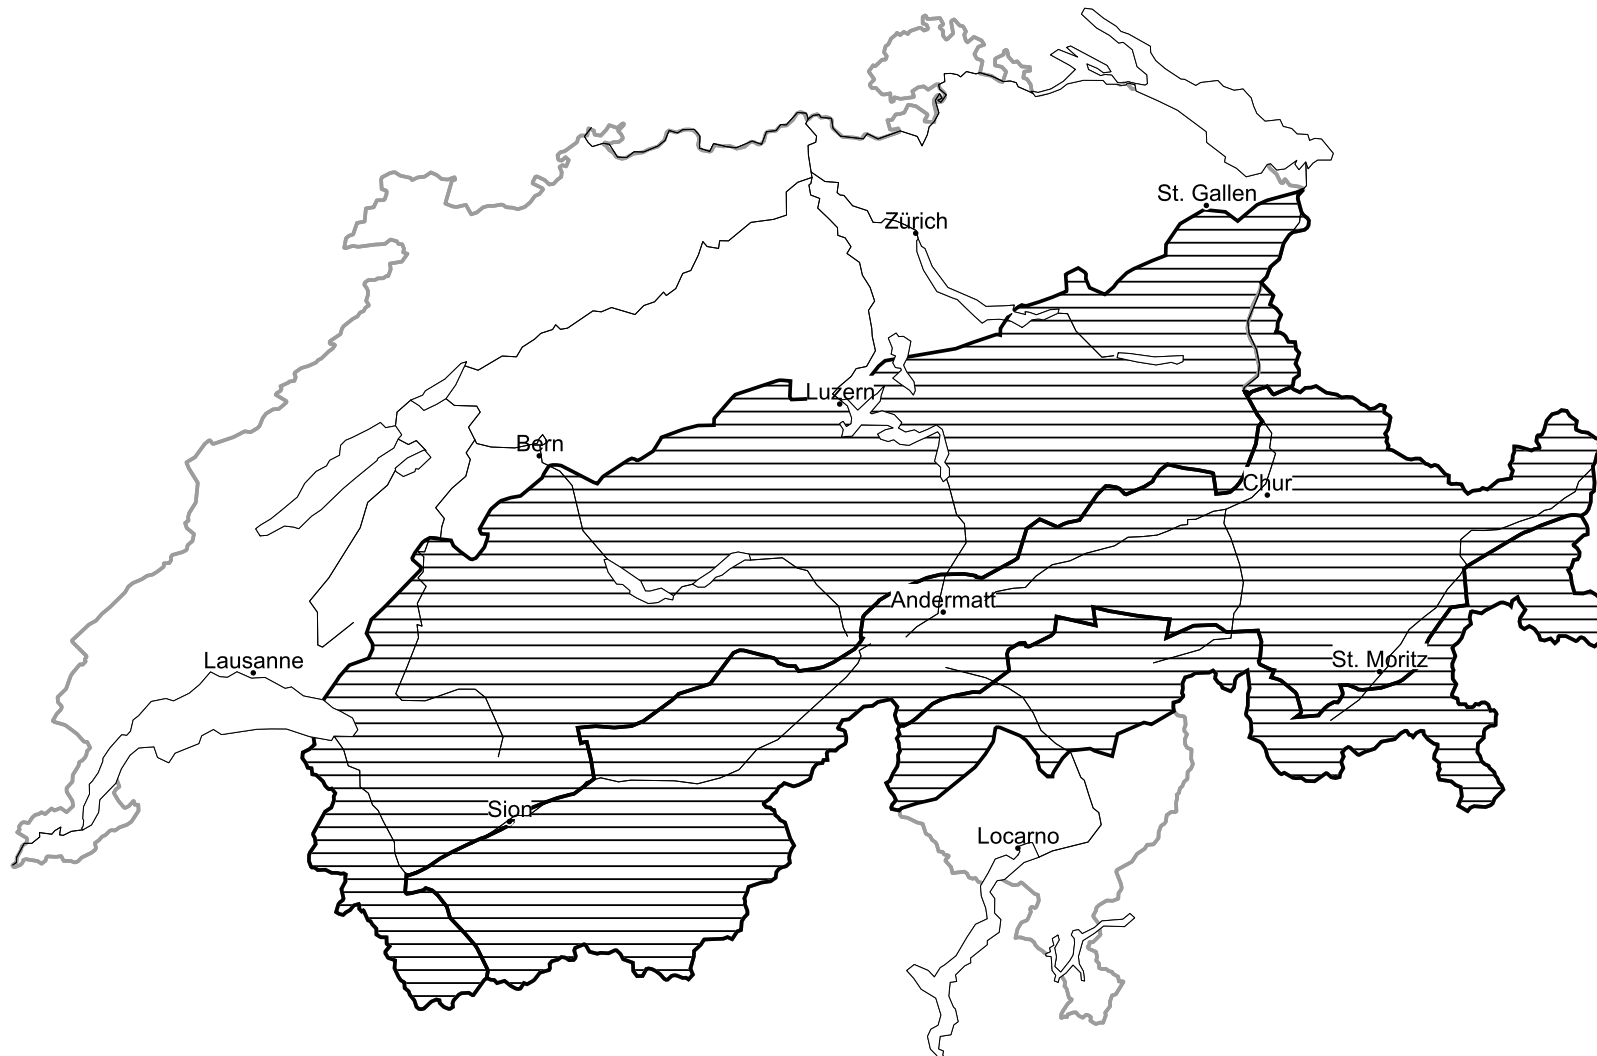

Low avalanche danger will prevail

Edition: 30.12.2015, 17:00 / Next update: 31.12.2015, 17:00

Danger levels

 1 low

 2 moderate

 3 consider.

 4 high

 5 very high