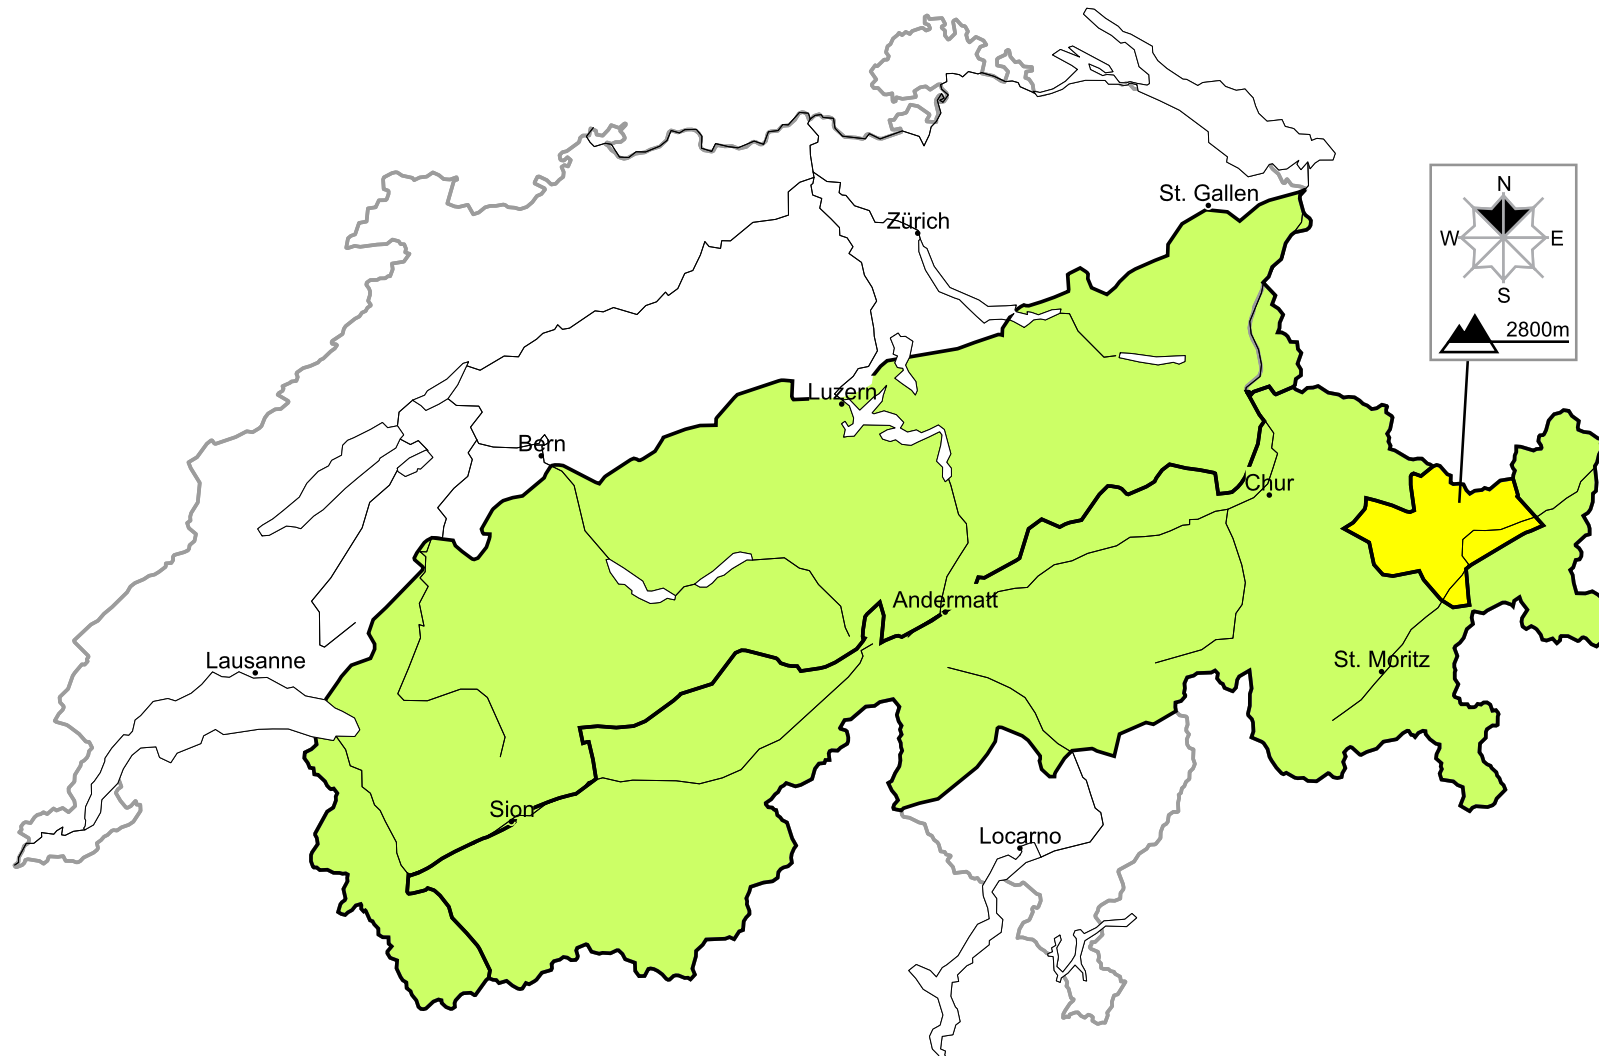

## In Grisons a moderate avalanche danger will be encountered in some regions

Edition: 27.12.2015, 17:00 / Next update: 28.12.2015, 17:00

Danger levels

1 low

2 moderate

3 consider.

4 high

5 very high