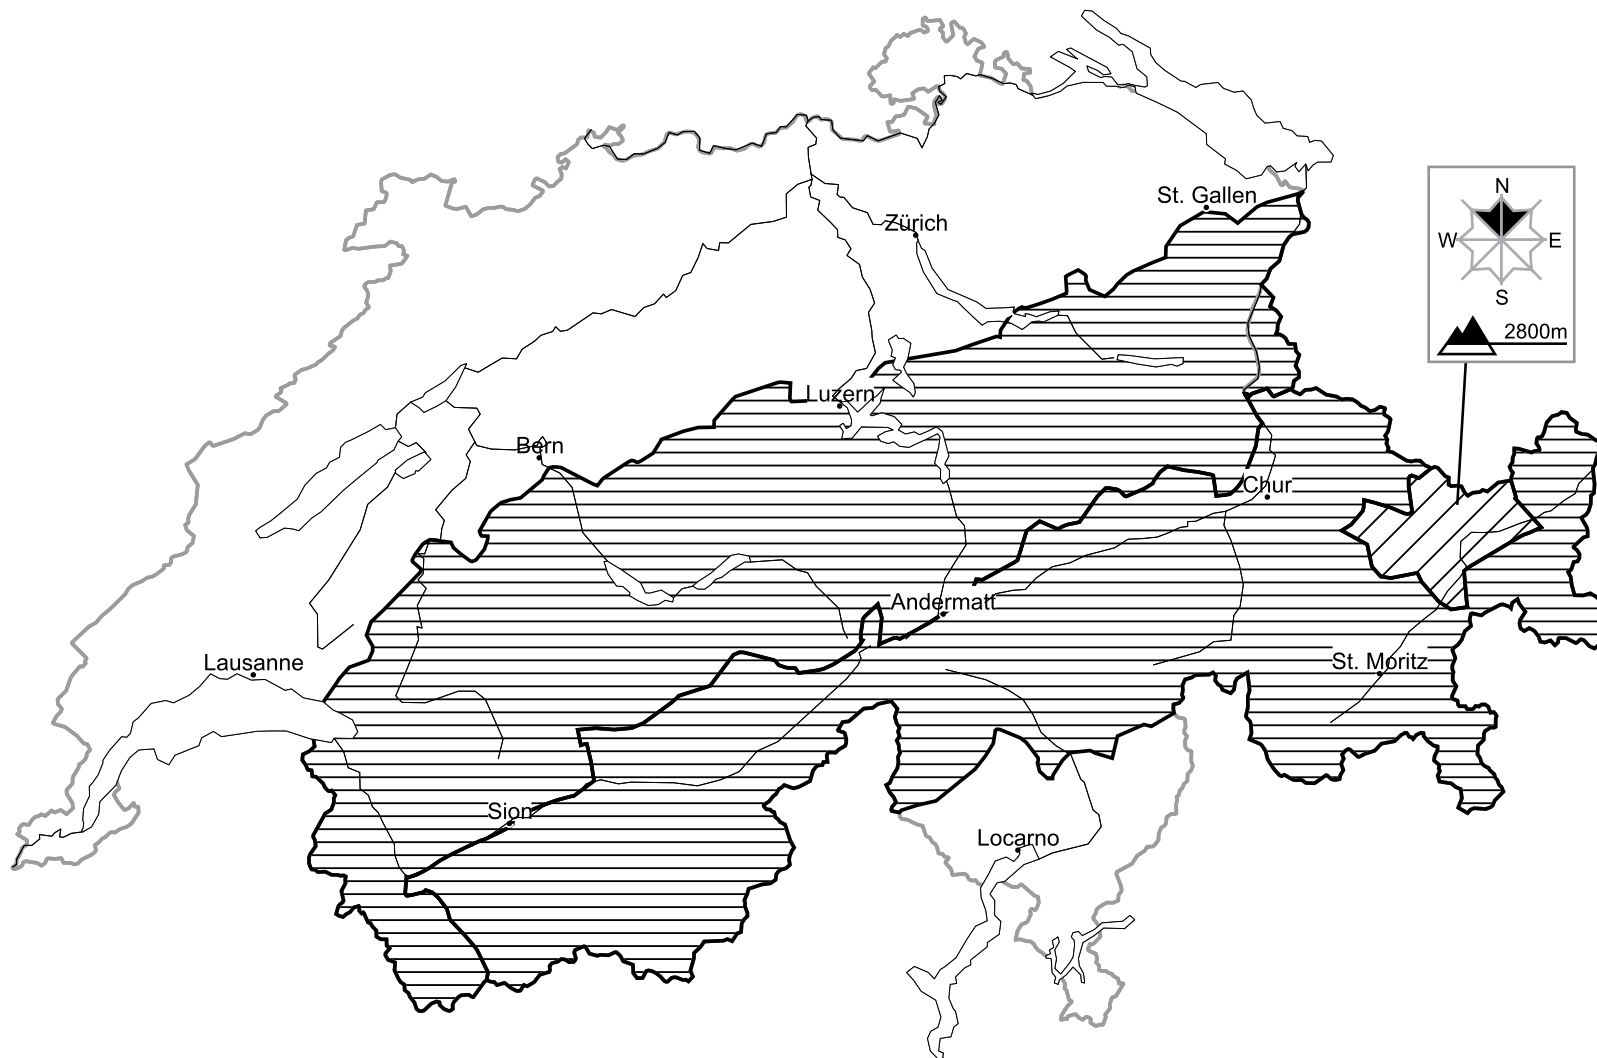

In Grisons a moderate avalanche danger will be encountered in some regions

Edition: 27.12.2015, 17:00 / Next update: 28.12.2015, 17:00

Danger levels

1 low

2 moderate

3 consider.

4 high

5 very high