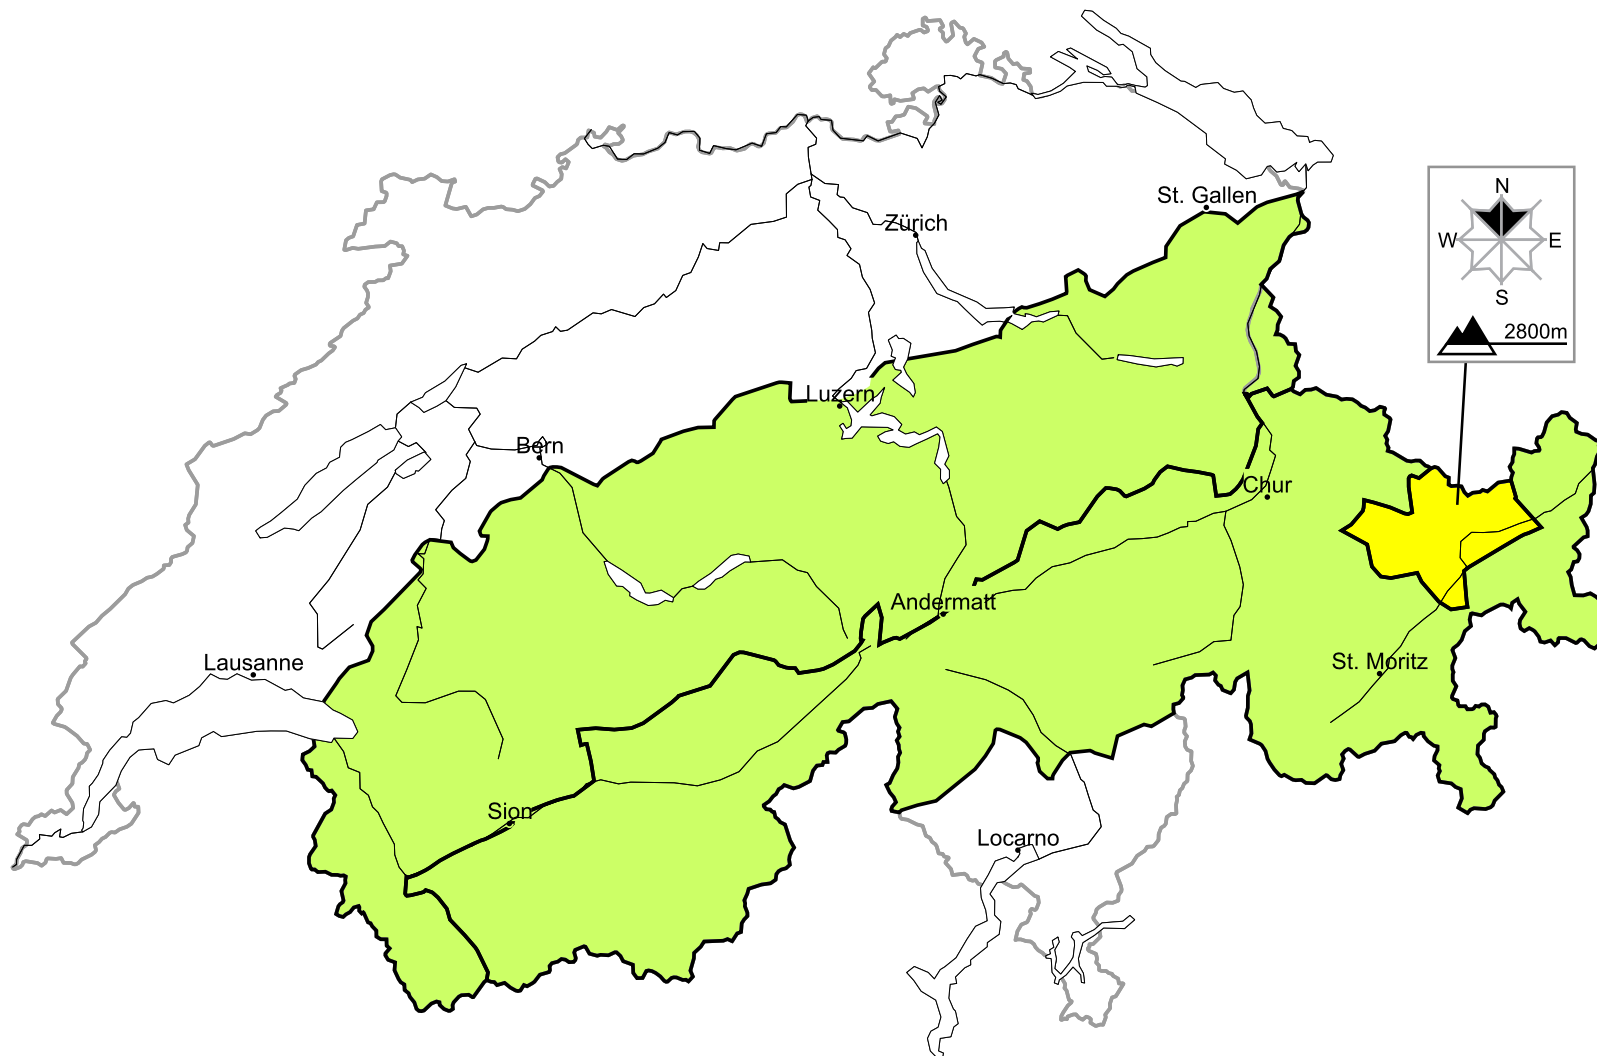

In Grisons a moderate avalanche danger will be encountered in some regions

Edition: 26.12.2015, 17:00 / Next update: 27.12.2015, 17:00

Danger levels