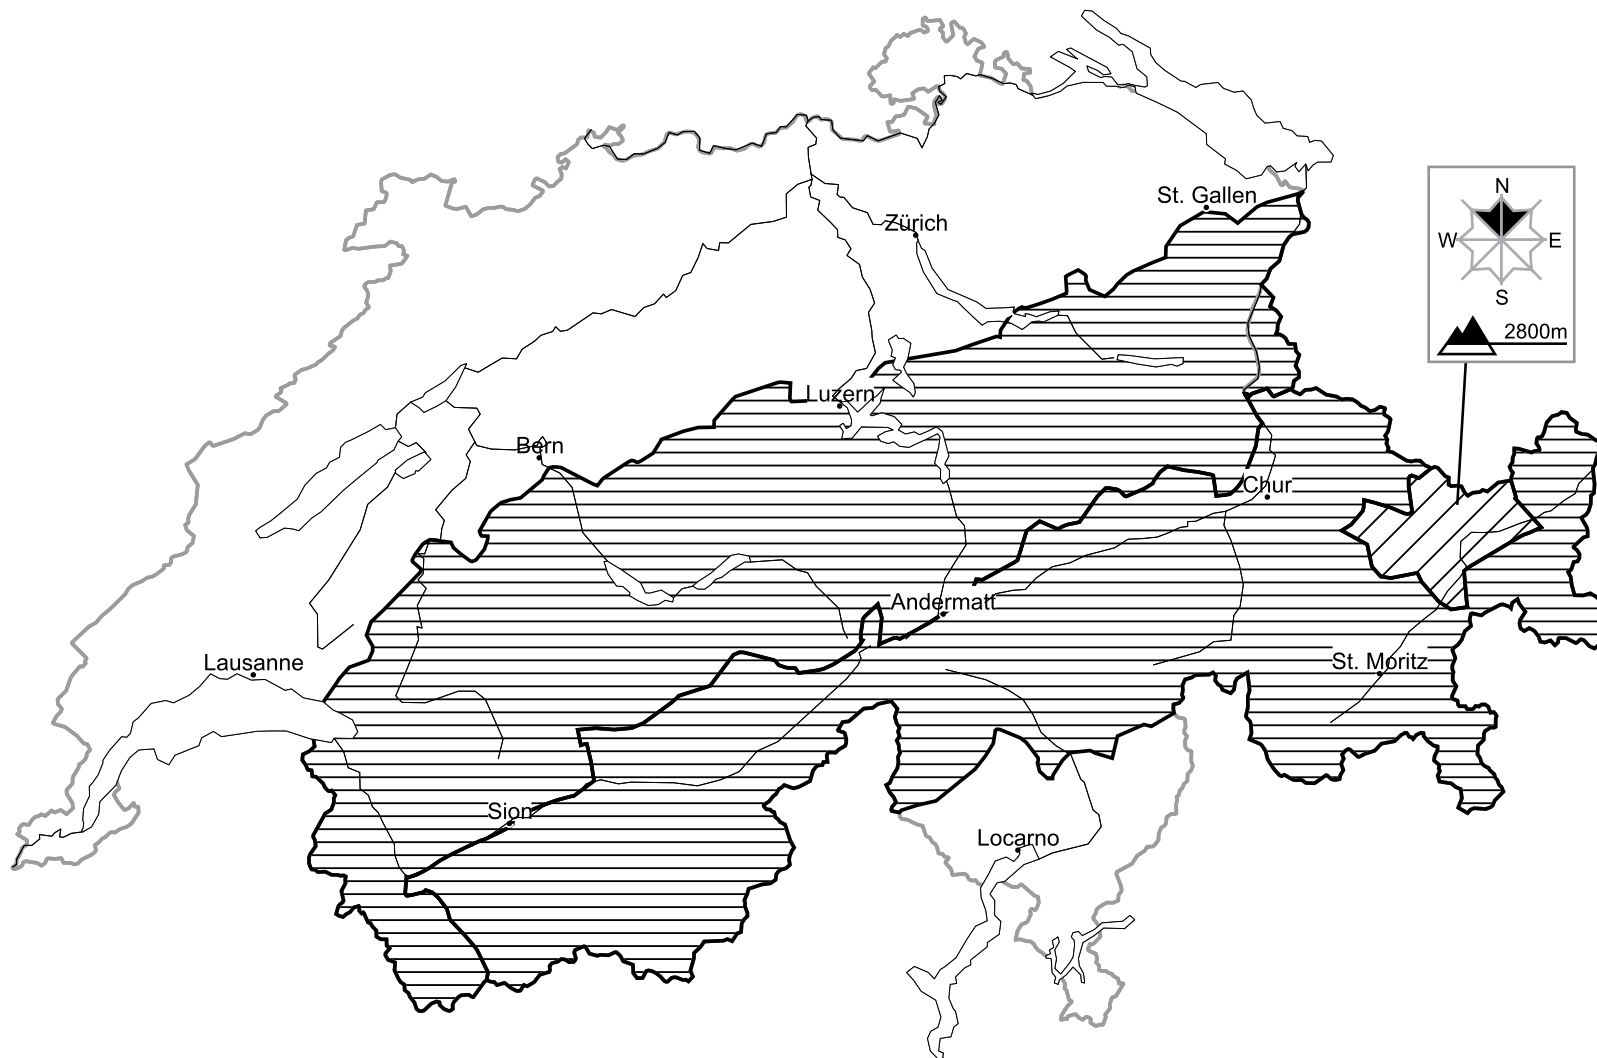

In Grisons a moderate avalanche danger will be encountered in some regions

Edition: 26.12.2015, 17:00 / Next update: 27.12.2015, 17:00

Danger levels

 1 low

 2 moderate

 3 consider.

 4 high

 5 very high