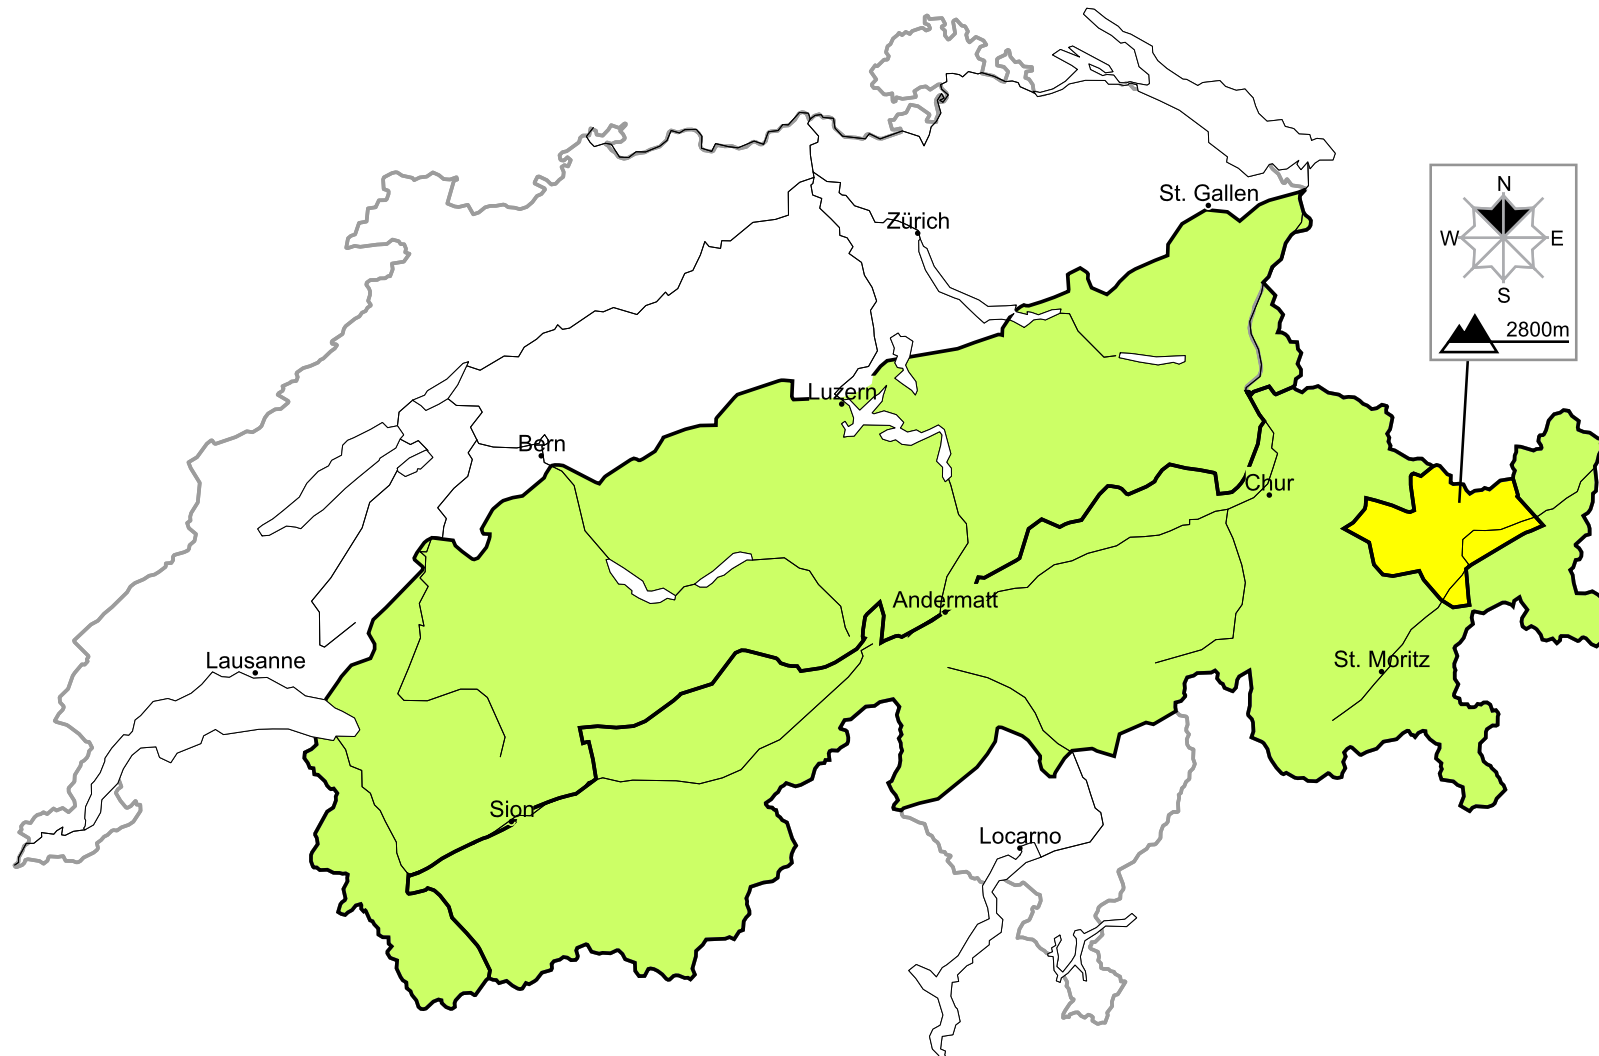

## In Grisons a moderate avalanche danger will be encountered in some regions

Edition: 25.12.2015, 17:00 / Next update: 26.12.2015, 17:00

Danger levels

1 low

2 moderate

3 consider.

4 high

5 very high