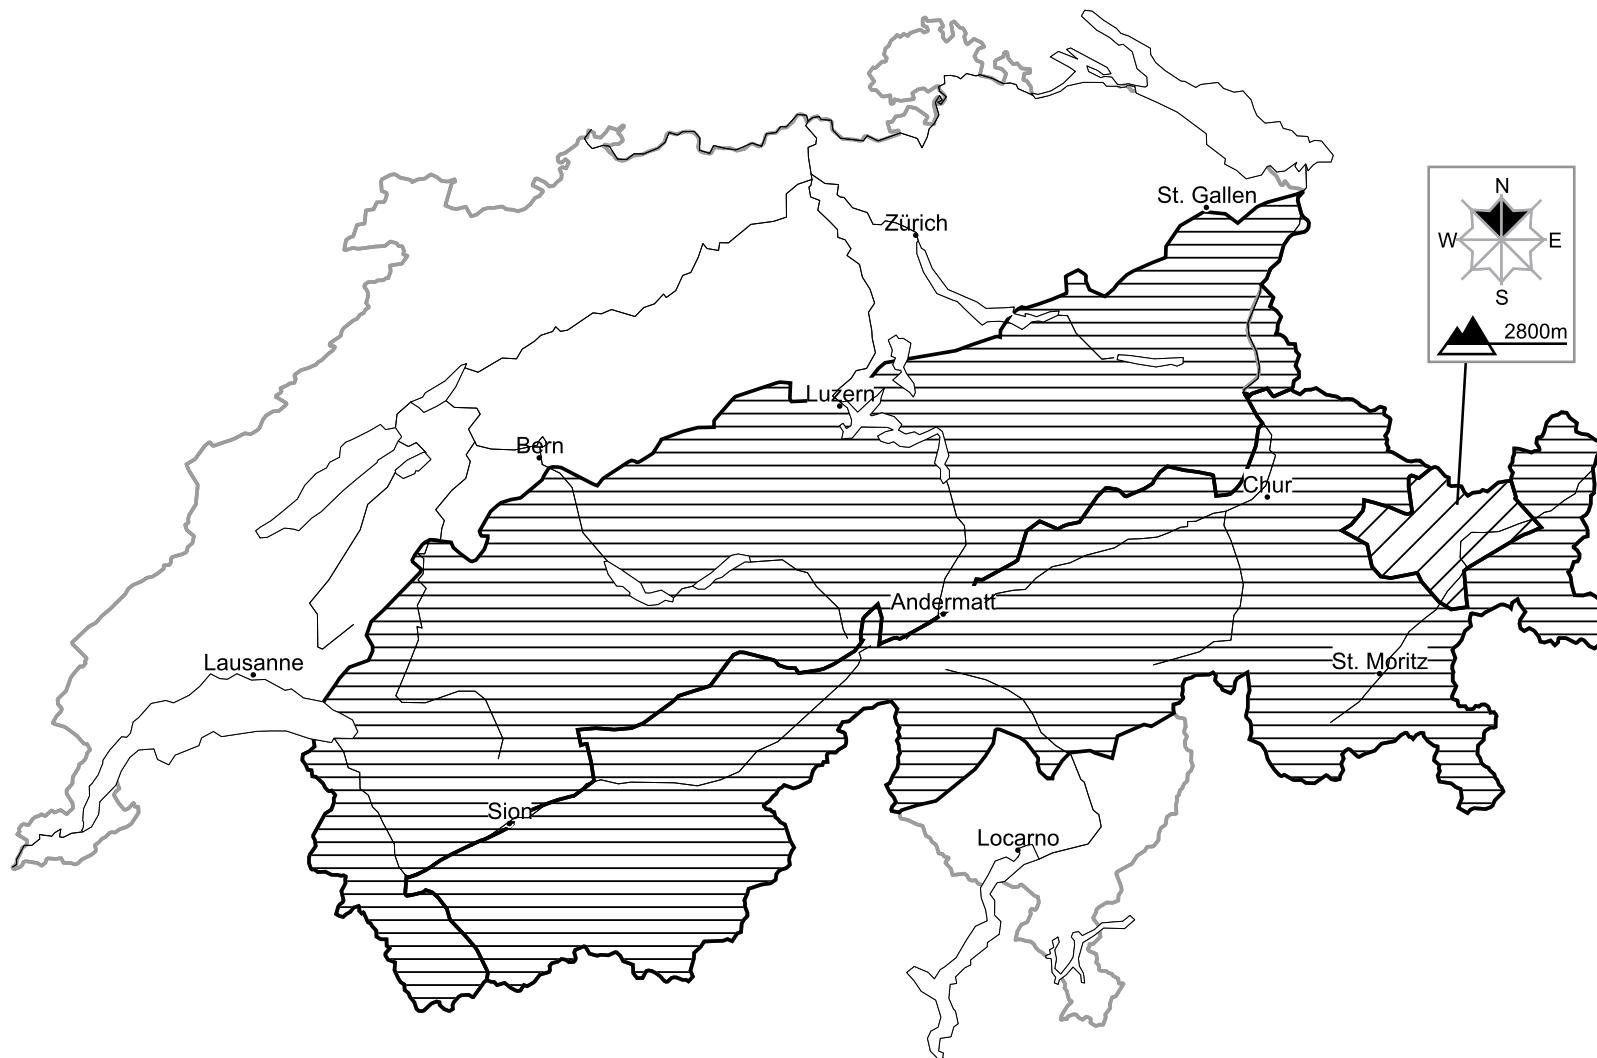

In Grisons a moderate avalanche danger will be encountered in some regions

Edition: 25.12.2015, 17:00 / Next update: 26.12.2015, 17:00

Danger levels

 1 low

 2 moderate

 3 consider.

 4 high

 5 very high