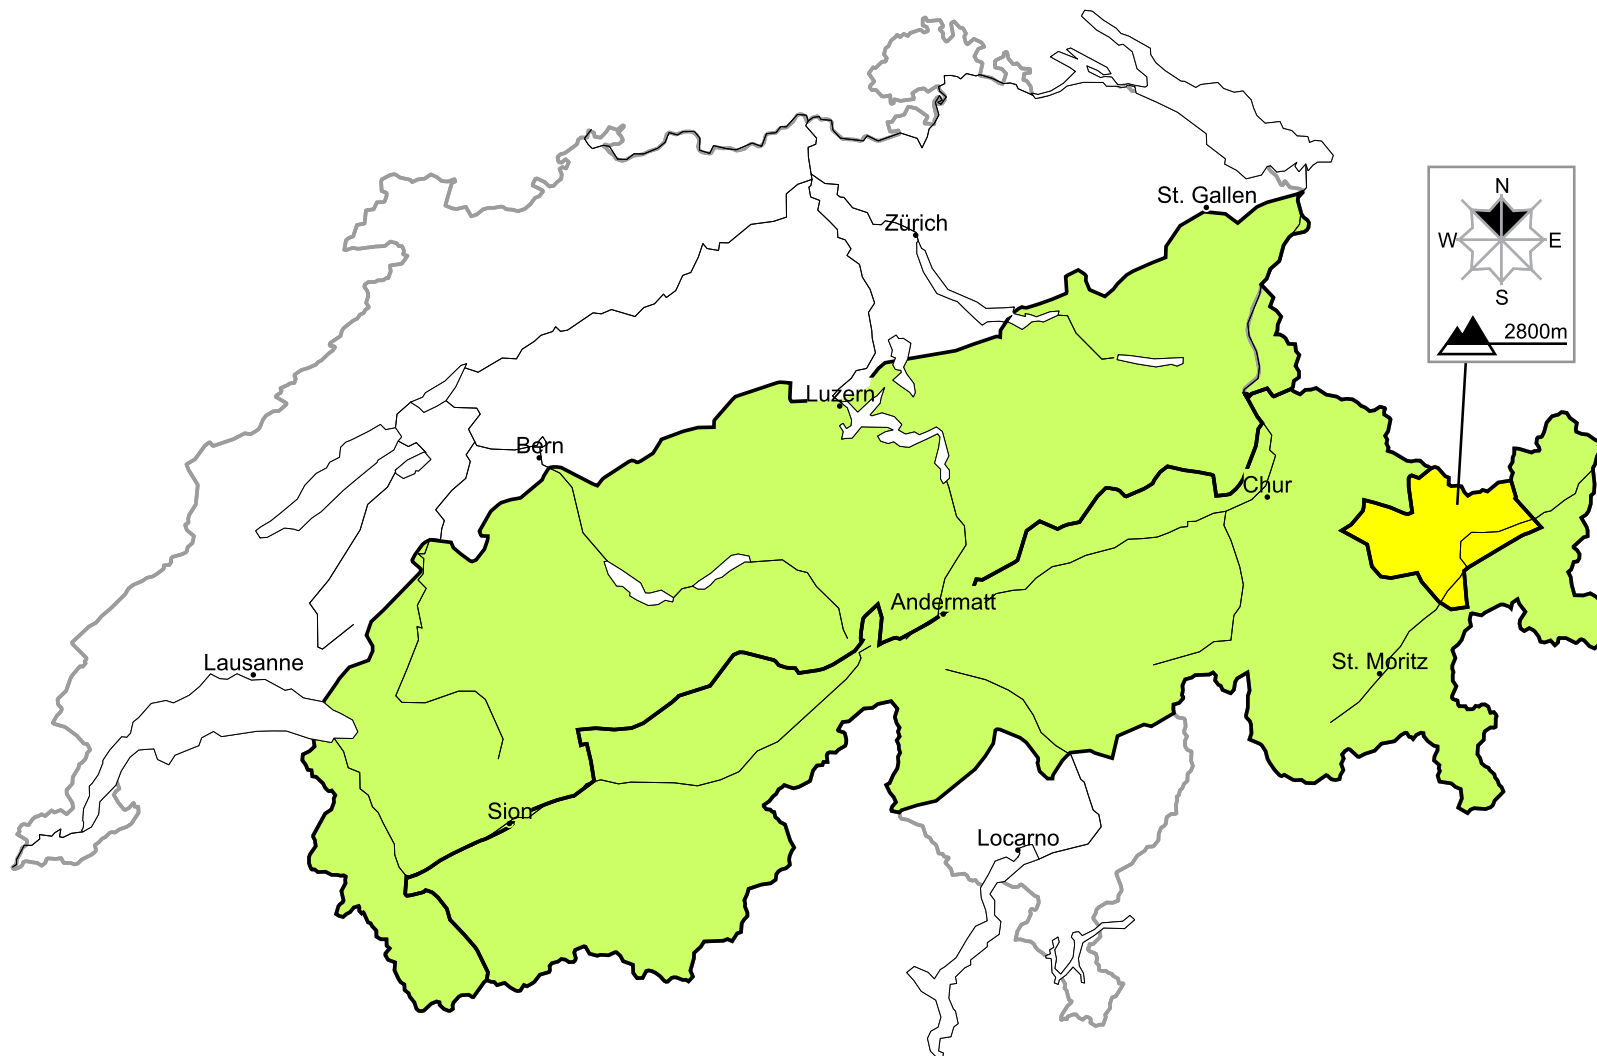

## In Grisons a moderate avalanche danger will be encountered in some regions

Edition: 24.12.2015, 17:00 / Next update: 25.12.2015, 17:00

Danger levels

1 low

2 moderate

3 consider.

4 high

5 very high