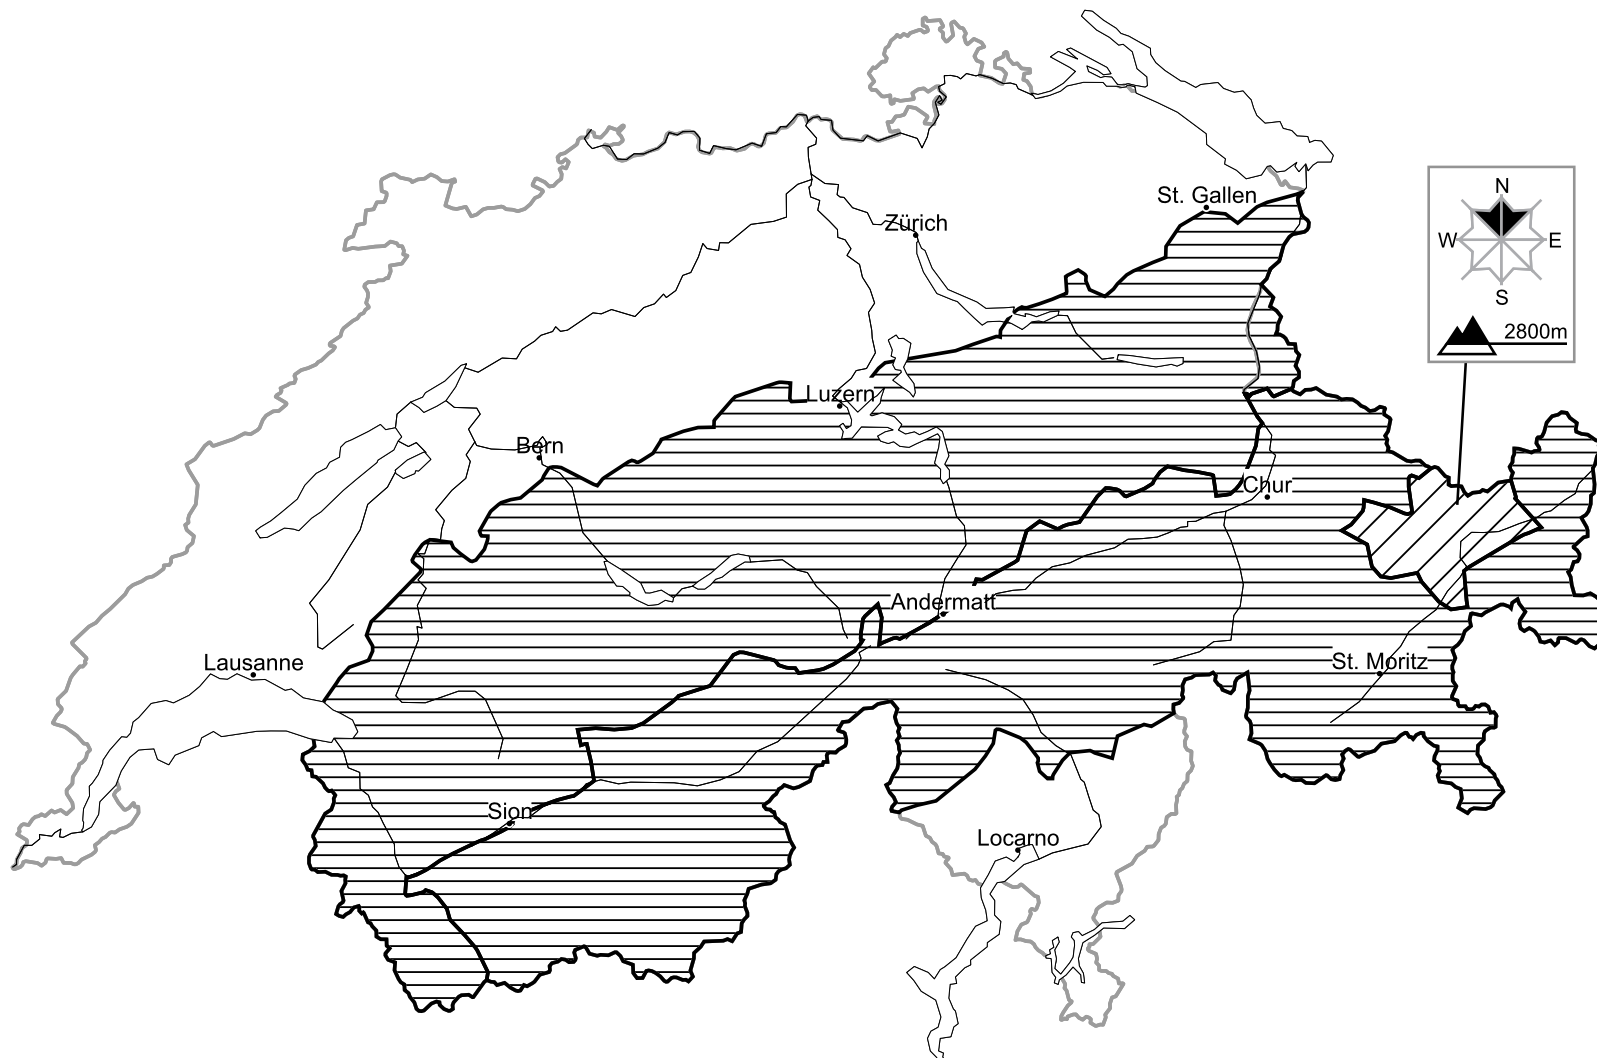

In Grisons a moderate avalanche danger will be encountered in some regions

Edition: 24.12.2015, 17:00 / Next update: 25.12.2015, 17:00

Danger levels

1 low

2 moderate

3 consider.

4 high

5 very high