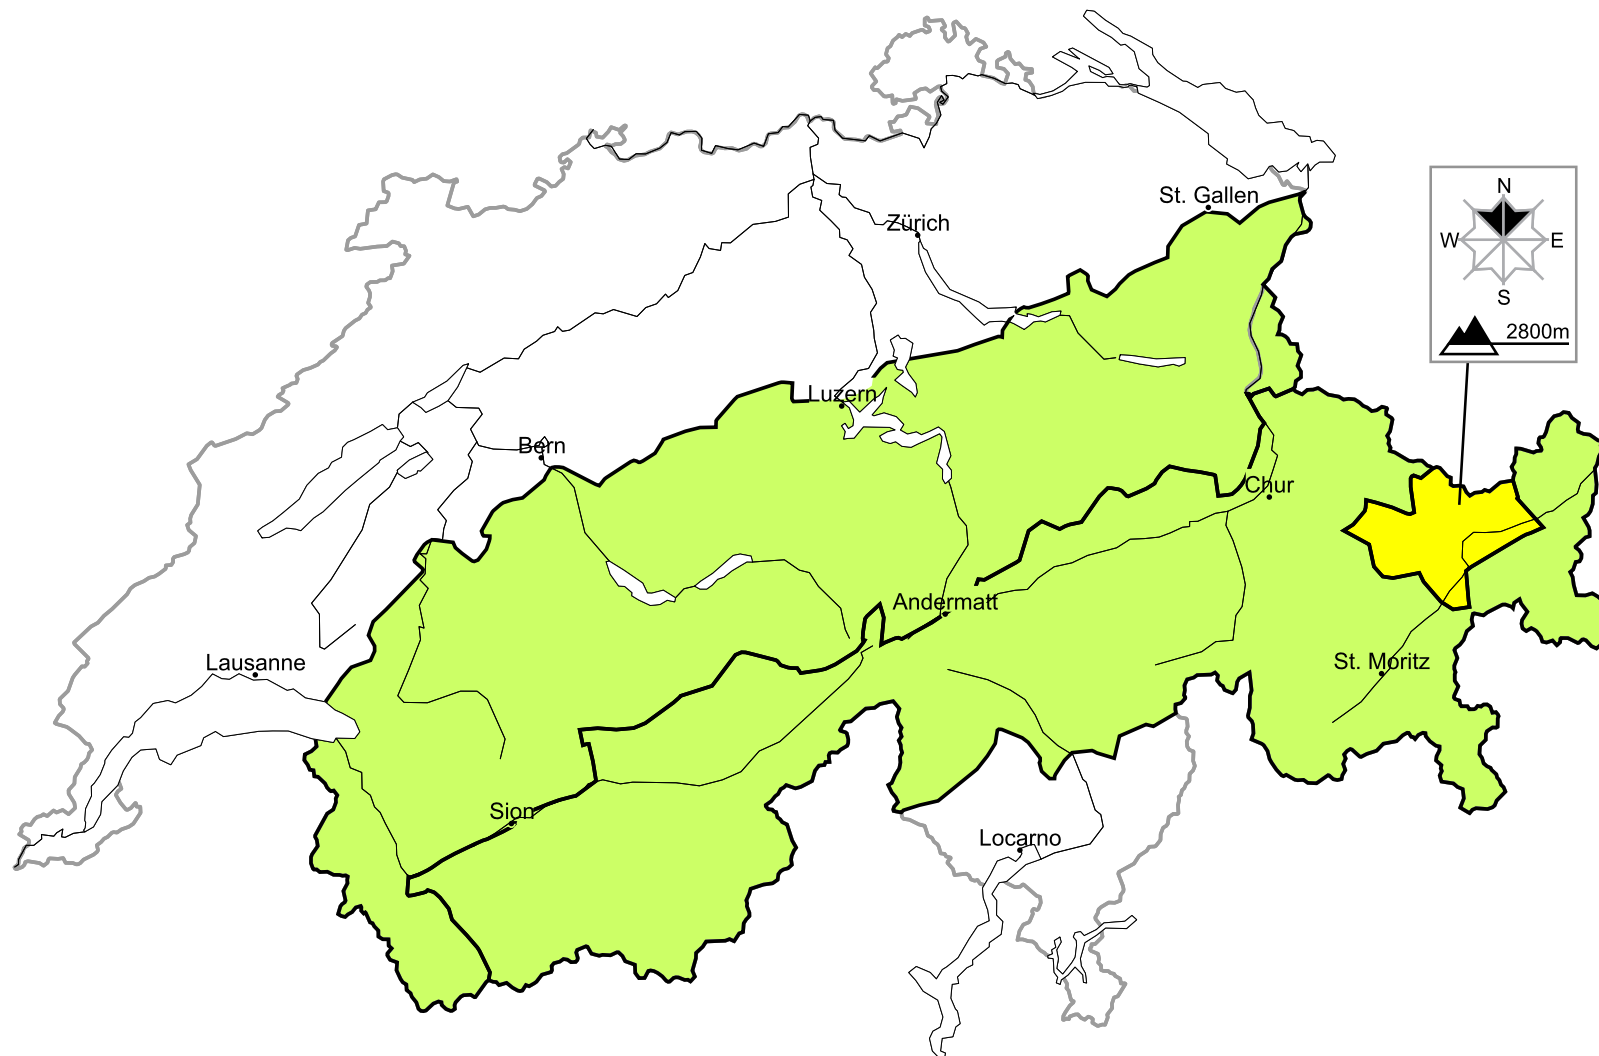

In Grisons a moderate avalanche danger will be encountered in some regions

Edition: 22.12.2015, 17:00 / Next update: 24.12.2015, 17:00

Danger levels

1 low

2 moderate

3 consider.

4 high

5 very high