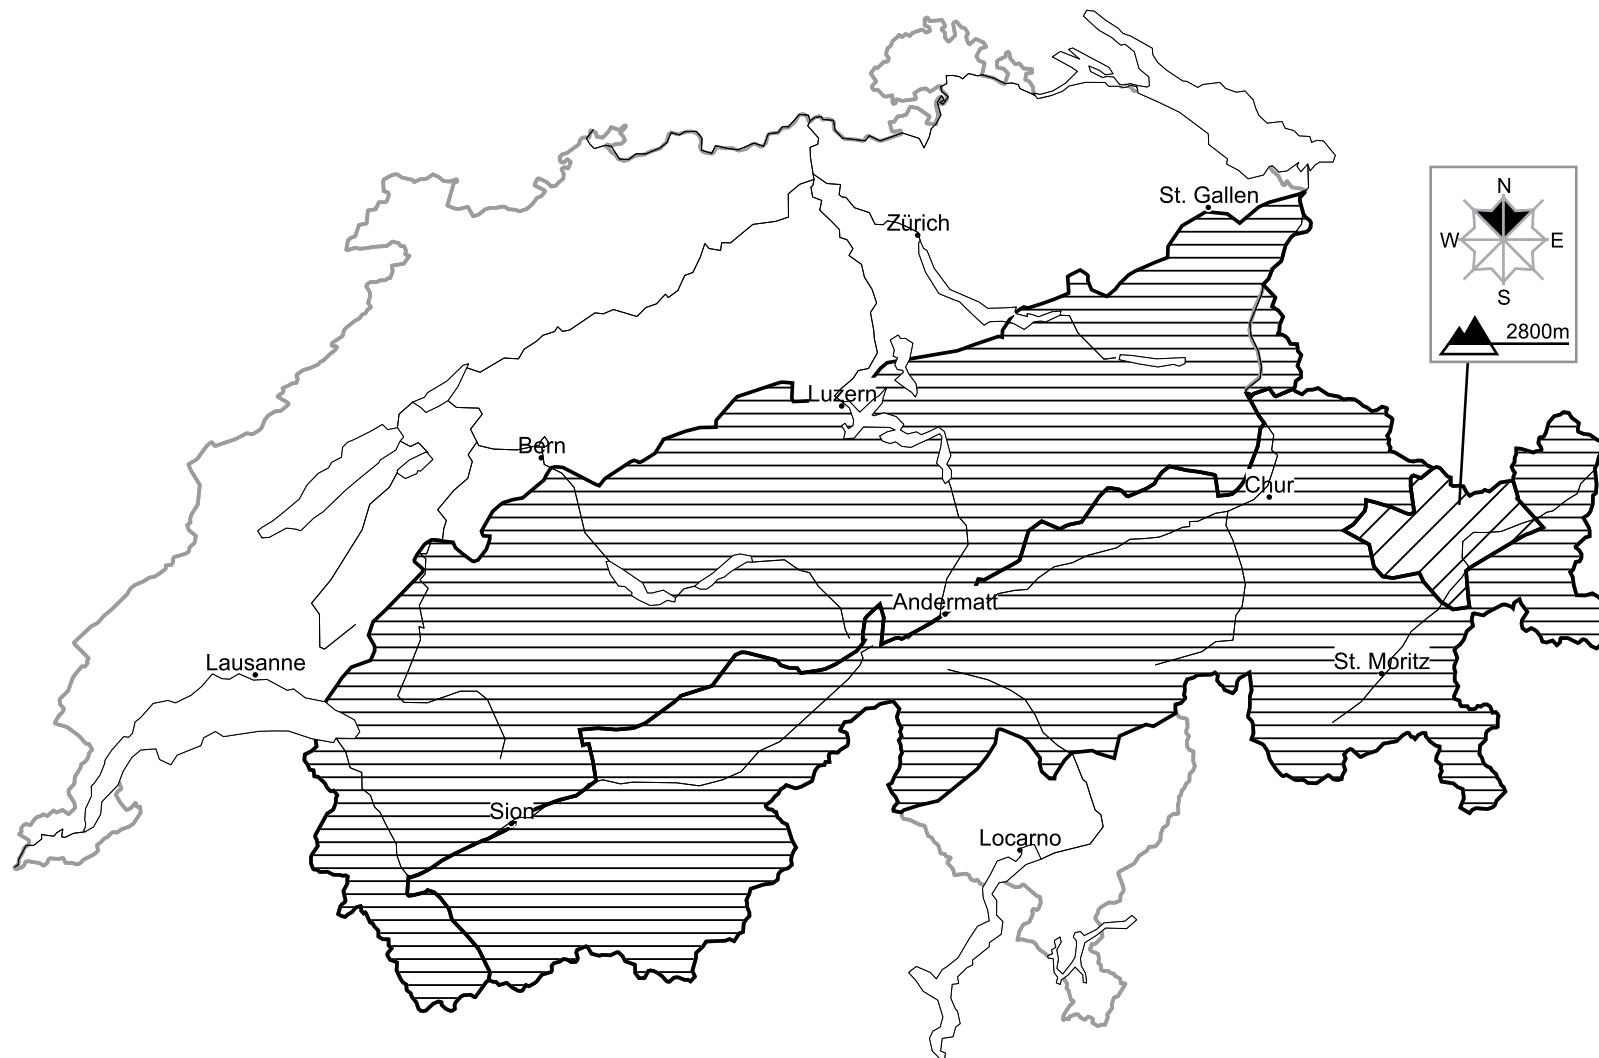

In Grisons a moderate avalanche danger will be encountered in some regions

Edition: 22.12.2015, 17:00 / Next update: 24.12.2015, 17:00

Danger levels

1 low

2 moderate

3 consider.

4 high

5 very high