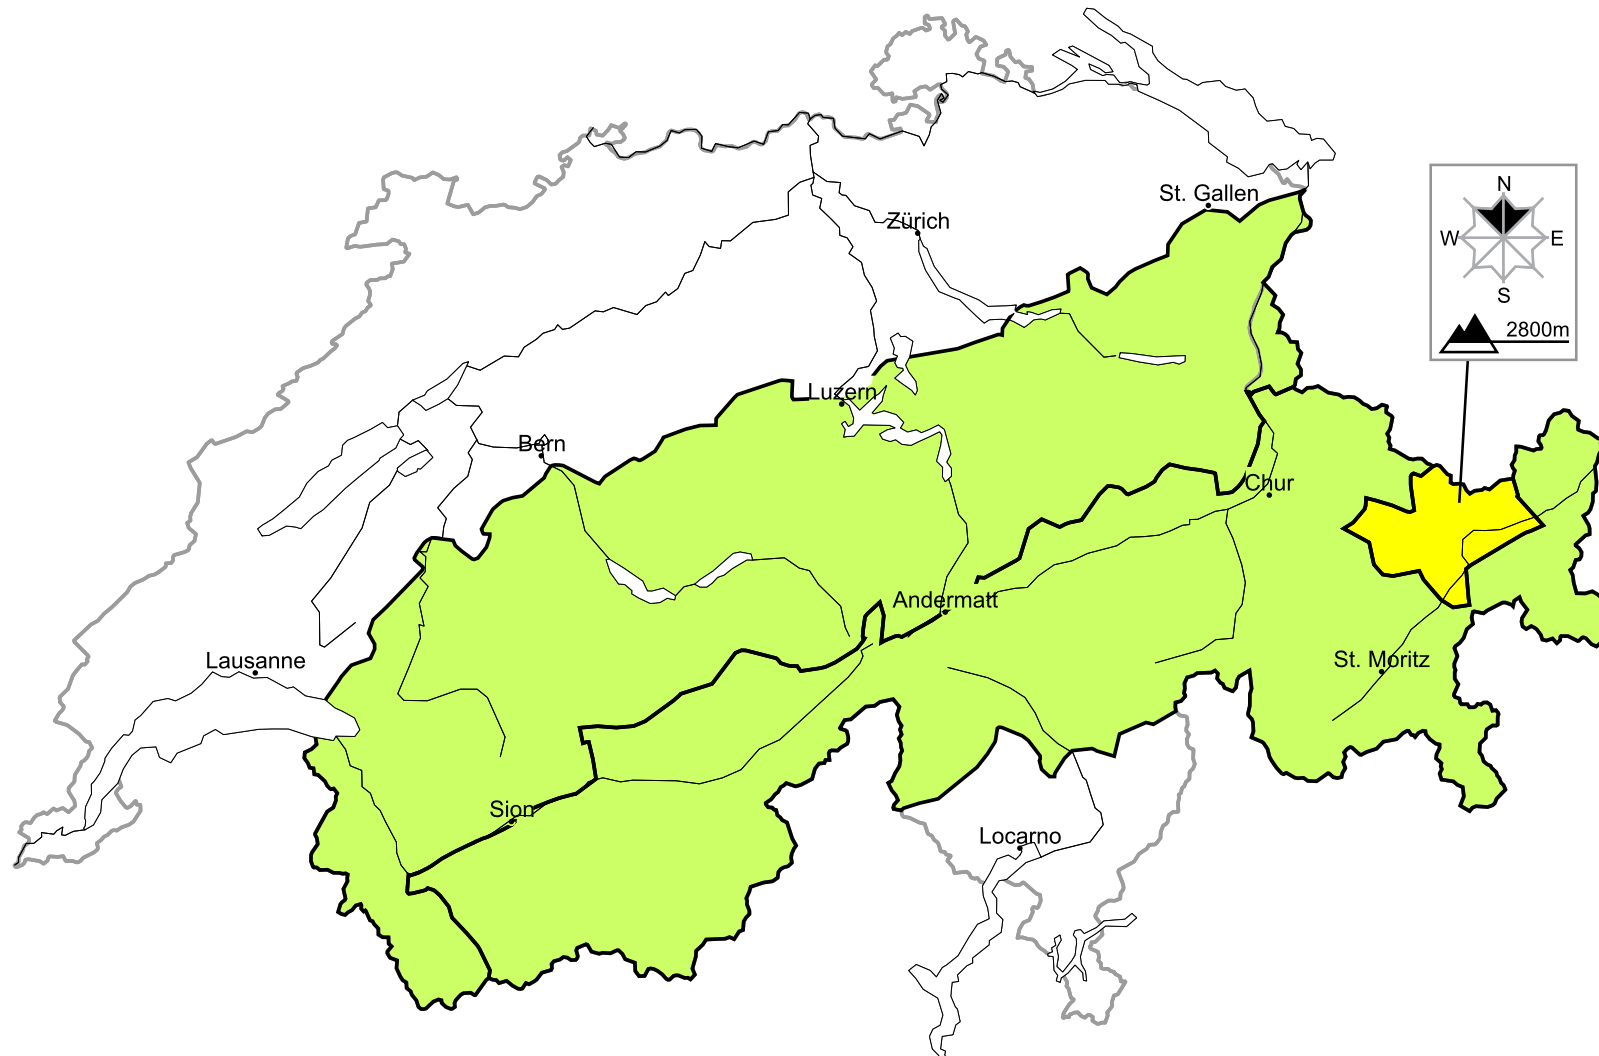

In Grisons a moderate avalanche danger will be encountered in some regions

Edition: 21.12.2015, 17:00 / Next update: 22.12.2015, 17:00

Danger levels

1 low

2 moderate

3 consider.

4 high

5 very high