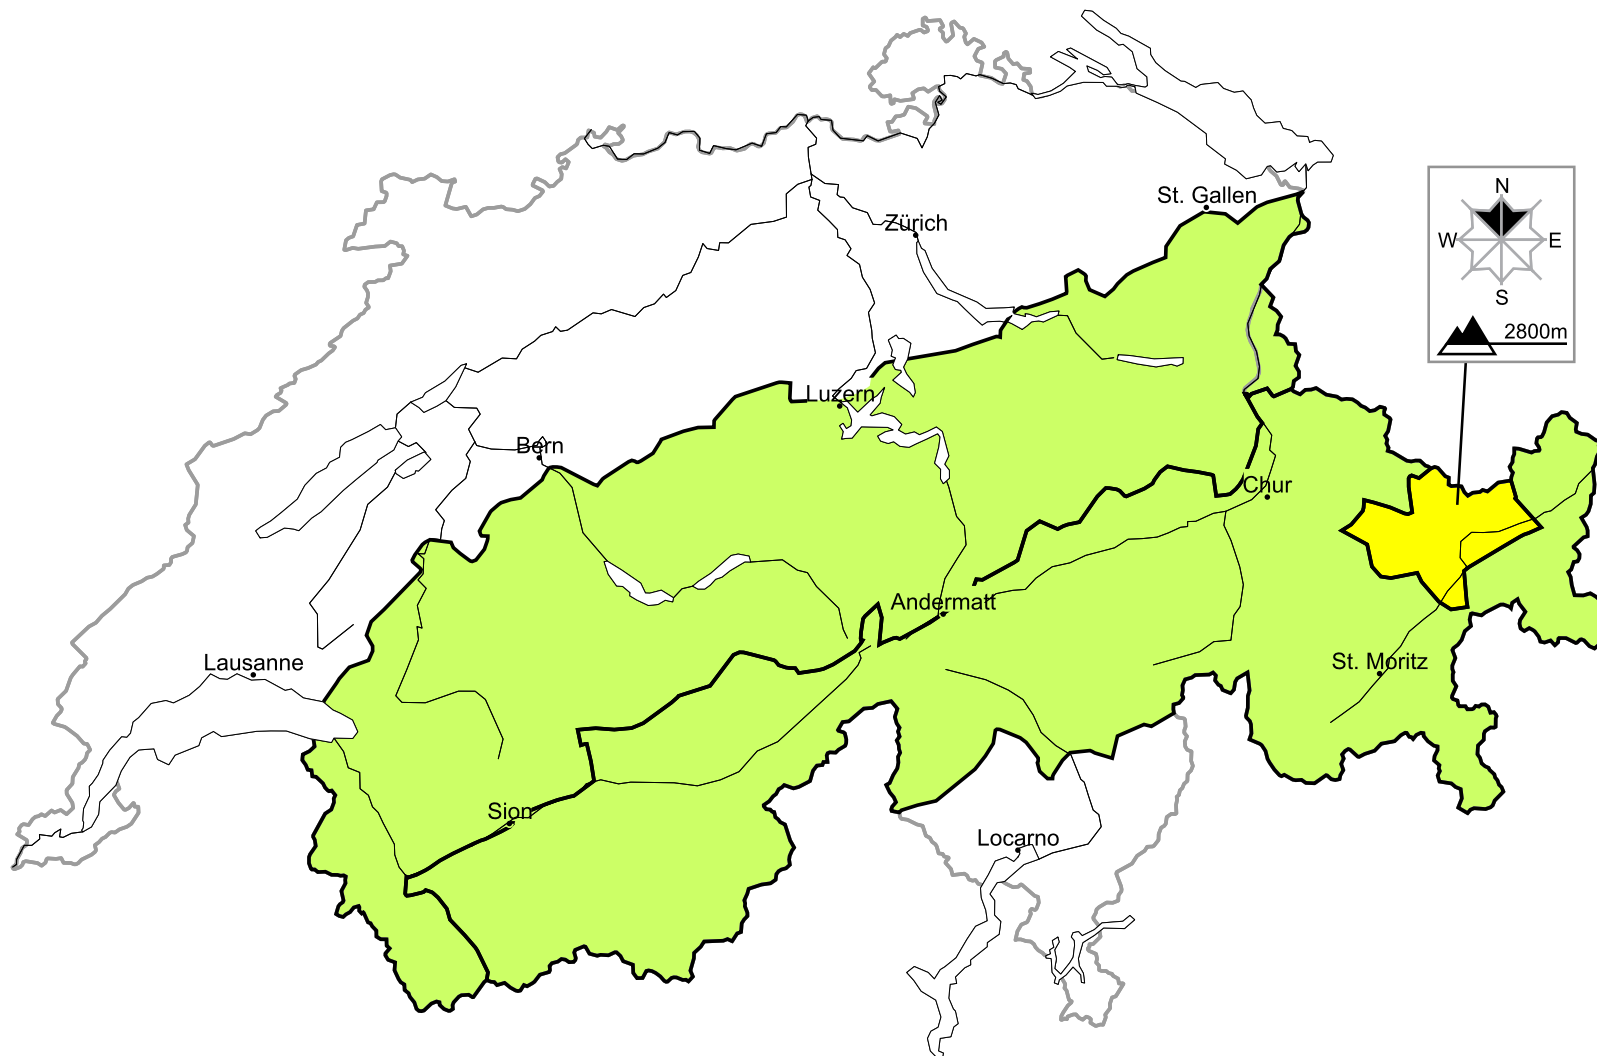

## In Grisons a moderate avalanche danger will be encountered in some regions

Edition: 20.12.2015, 17:00 / Next update: 21.12.2015, 17:00

Danger levels