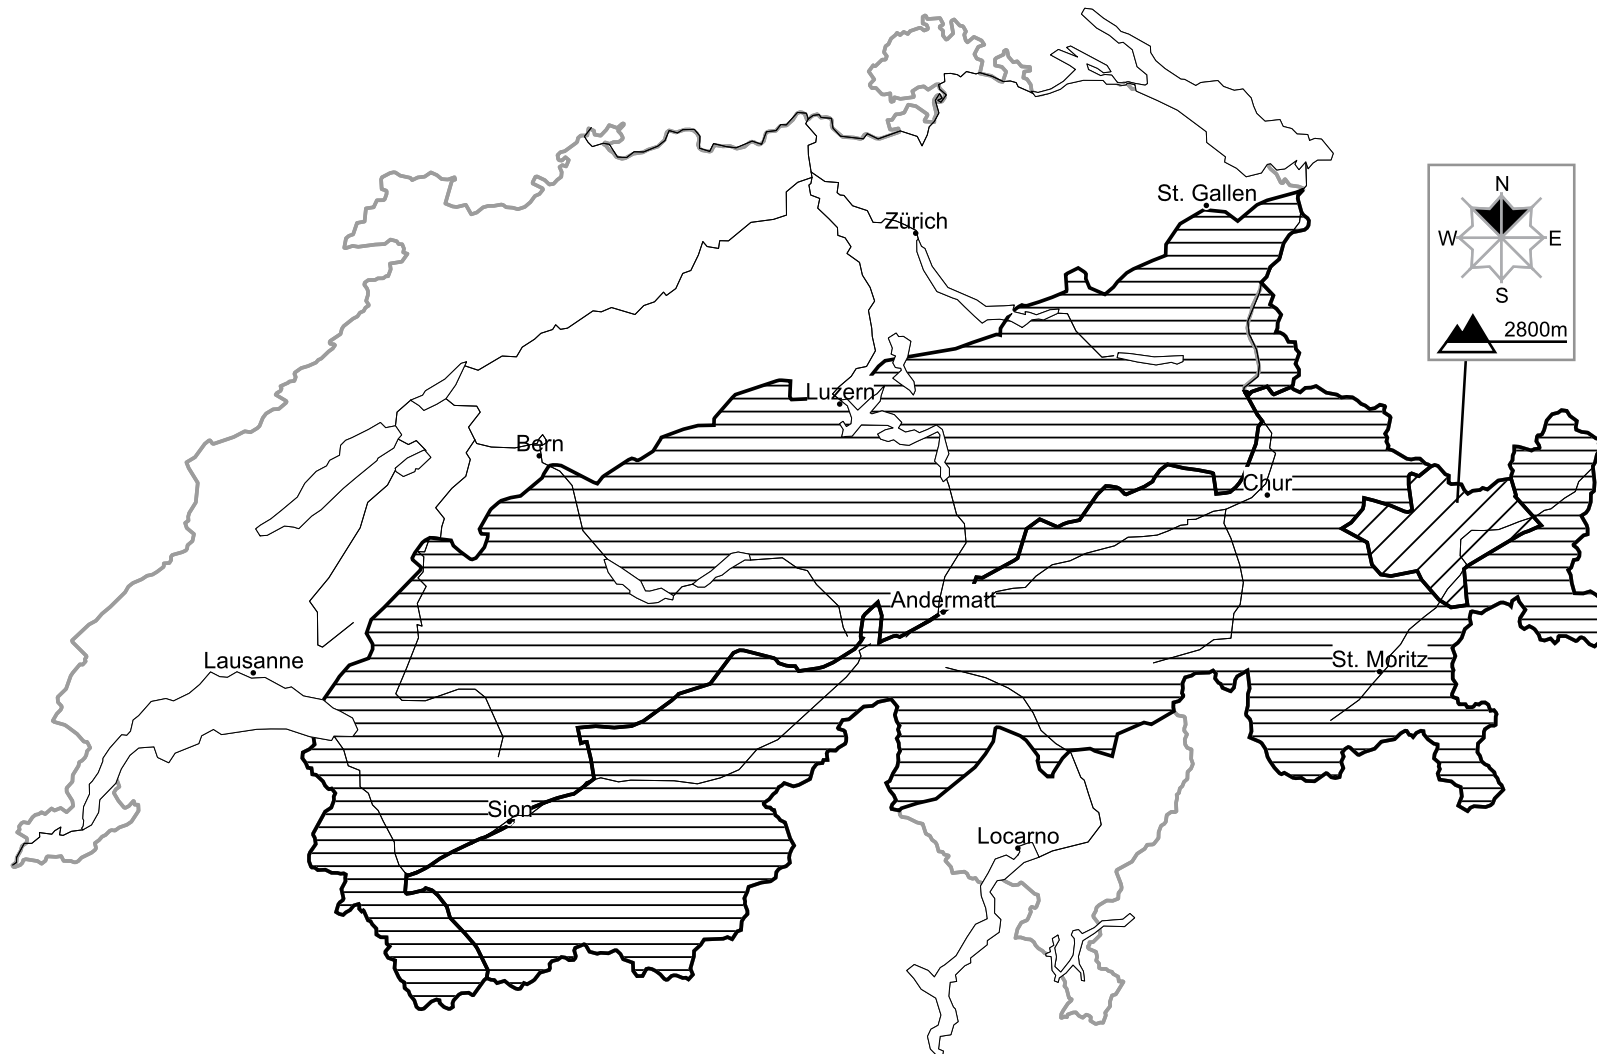

## In Grisons a moderate avalanche danger will be encountered in some regions

Edition: 20.12.2015, 17:00 / Next update: 21.12.2015, 17:00

Danger levels

1 low

2 moderate

3 consider.

4 high

5 very high