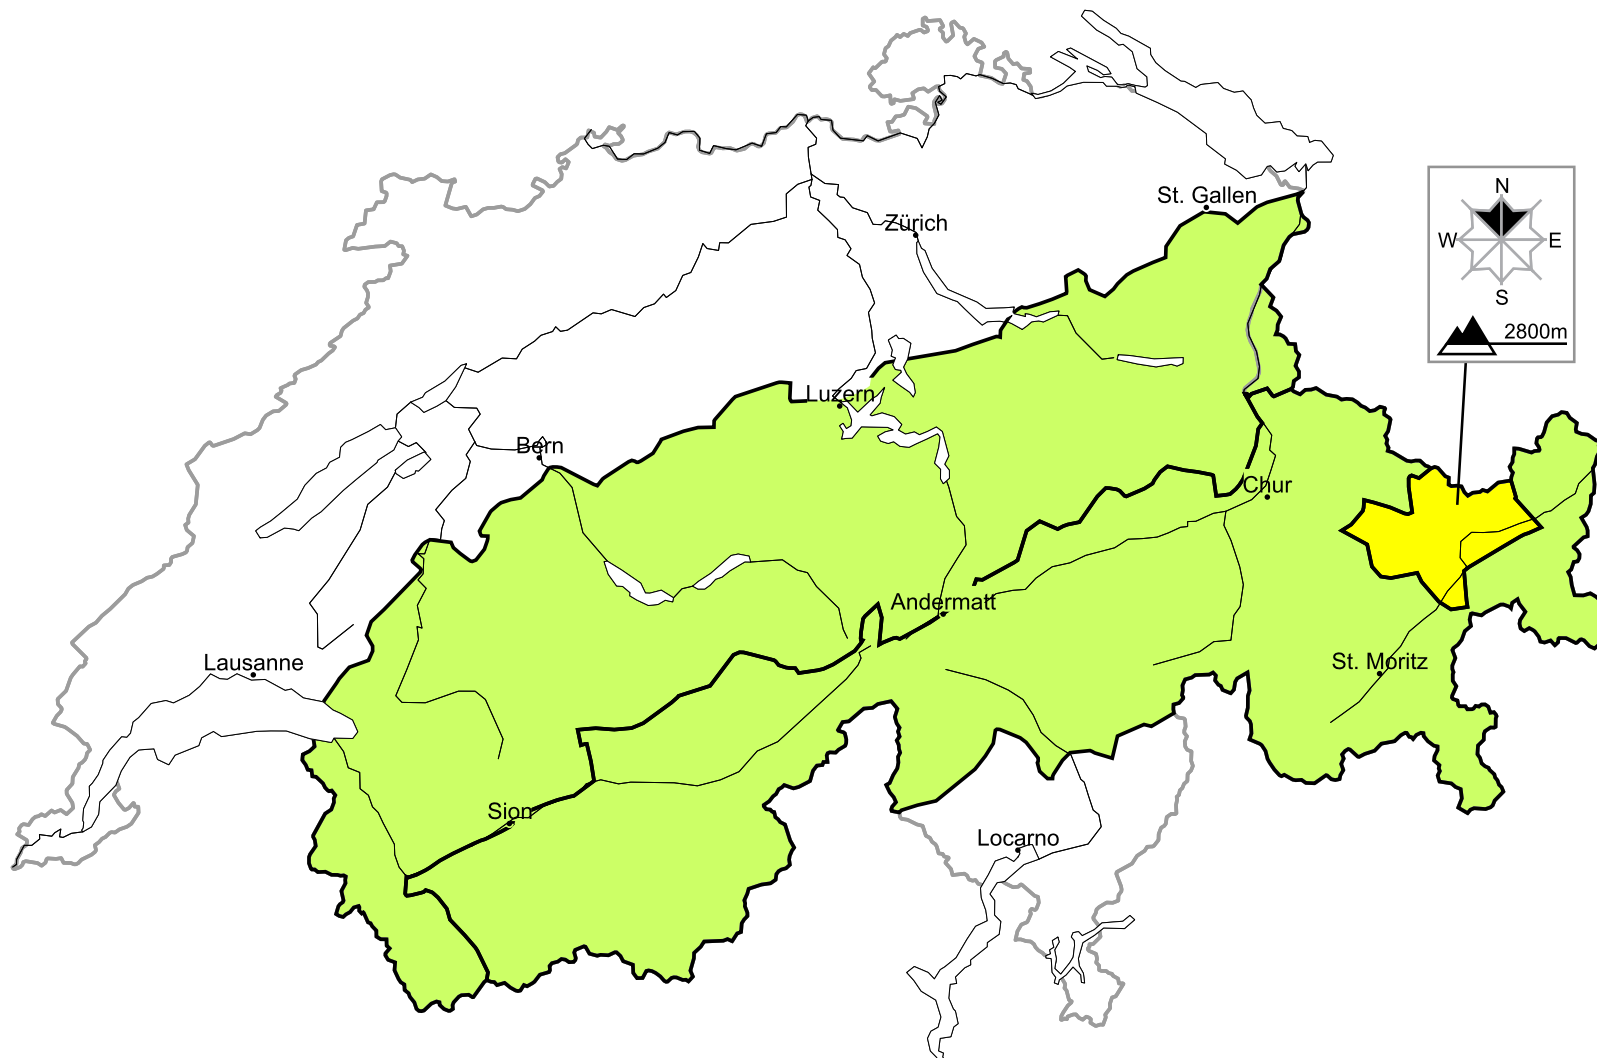

## In Grisons a moderate avalanche danger will be encountered in some regions

Edition: 19.12.2015, 17:00 / Next update: 20.12.2015, 17:00

Danger levels

1 low

2 moderate

3 consider.

4 high

5 very high