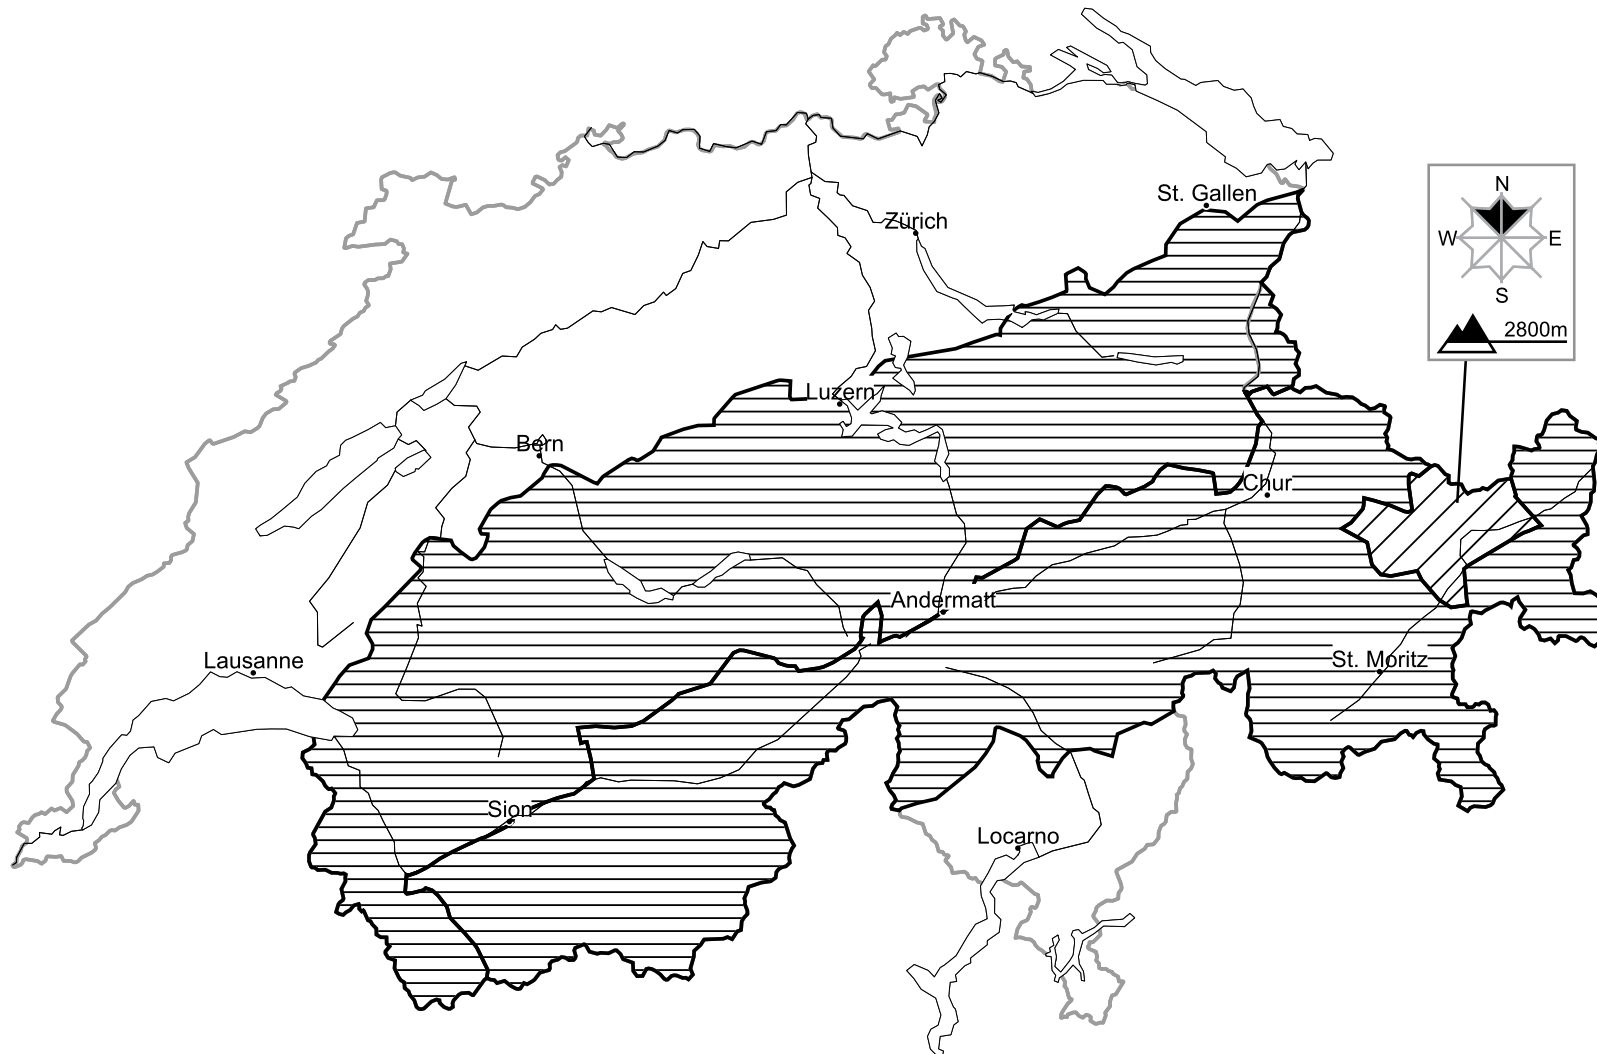

In Grisons a moderate avalanche danger will be encountered in some regions

Edition: 19.12.2015, 17:00 / Next update: 20.12.2015, 17:00

Danger levels

1 low

2 moderate

3 consider.

4 high

5 very high