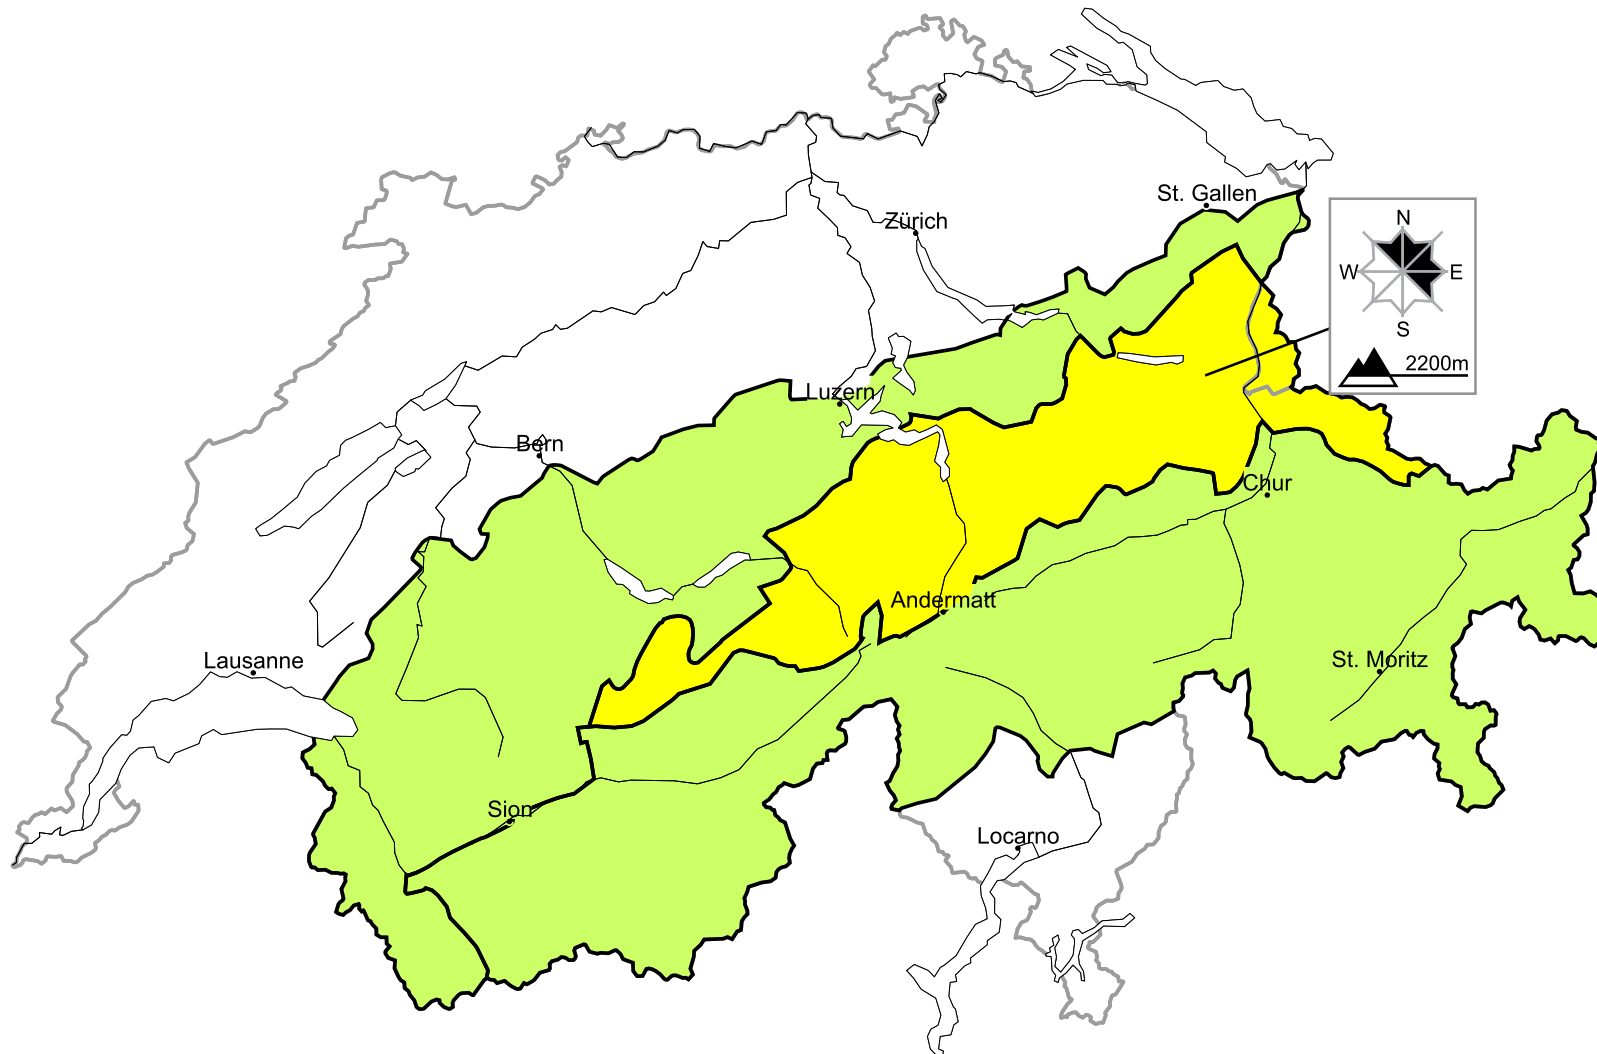

In the north a moderate avalanche danger will be encountered in some regions

Edition: 16.12.2015, 17:00 / Next update: 17.12.2015, 17:00

Danger levels

-  1 low
-  2 moderate
-  3 consider.
-  4 high
-  5 very high