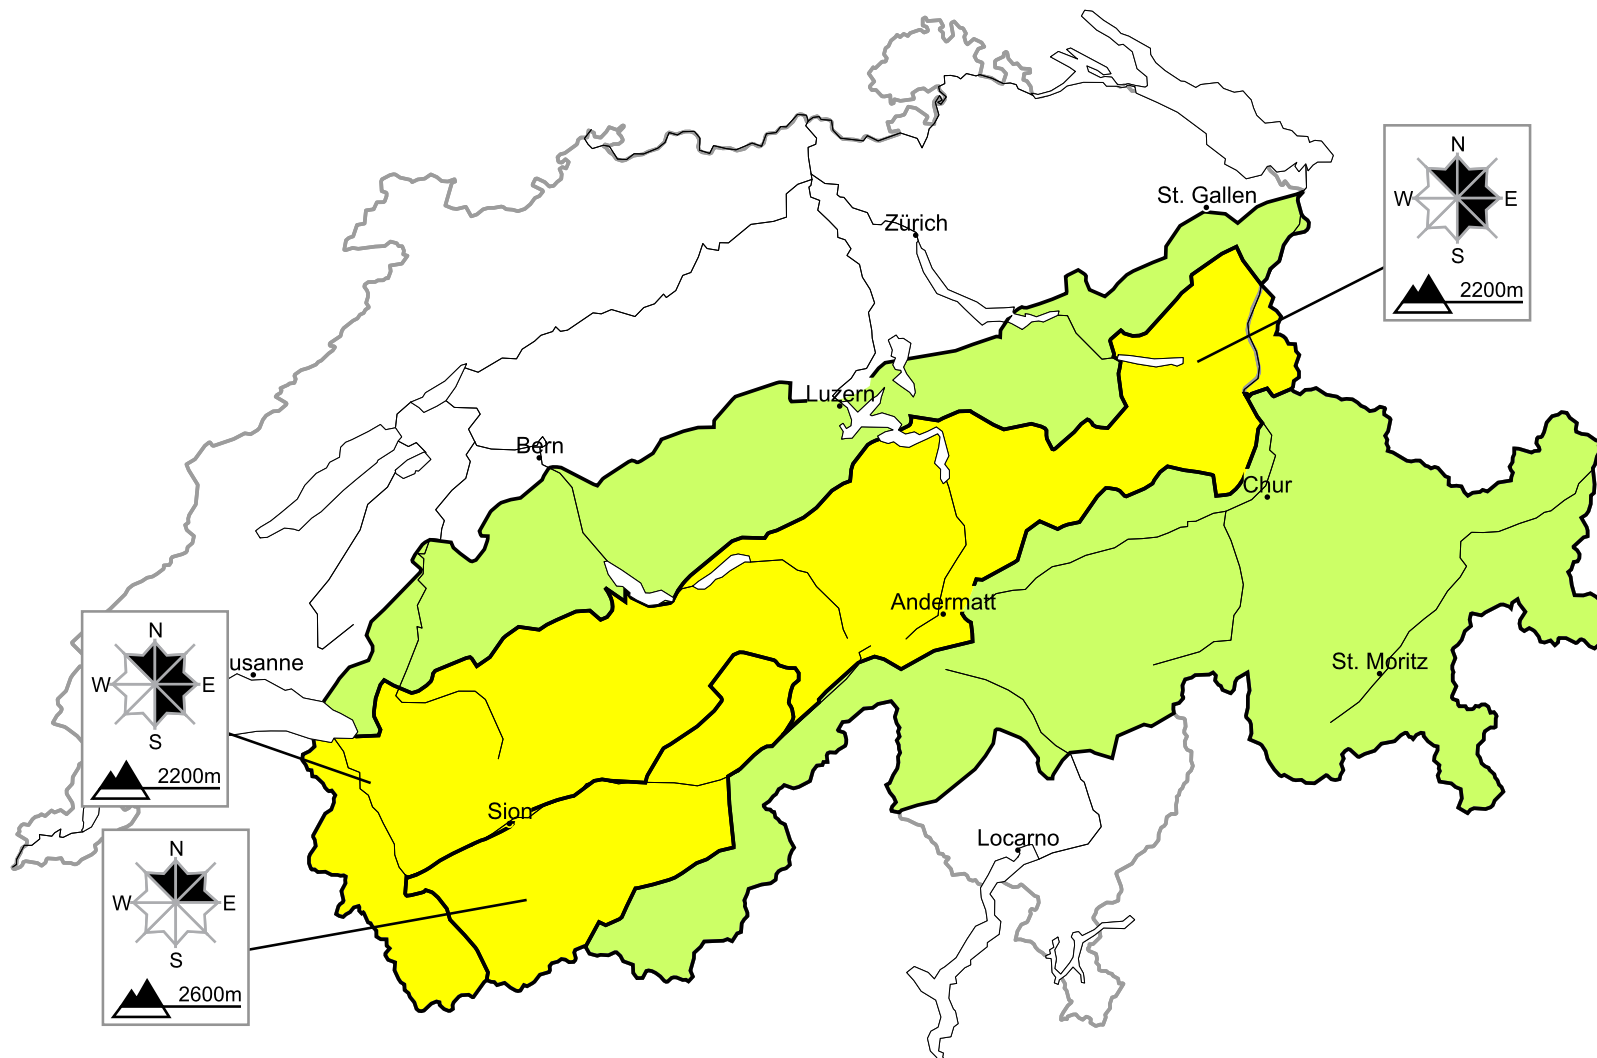

Temporary increase in avalanche danger

Edition: 15.12.2015, 17:00 / Next update: 16.12.2015, 17:00

Danger levels

1 low

2 moderate

3 consider.

4 high

5 very high