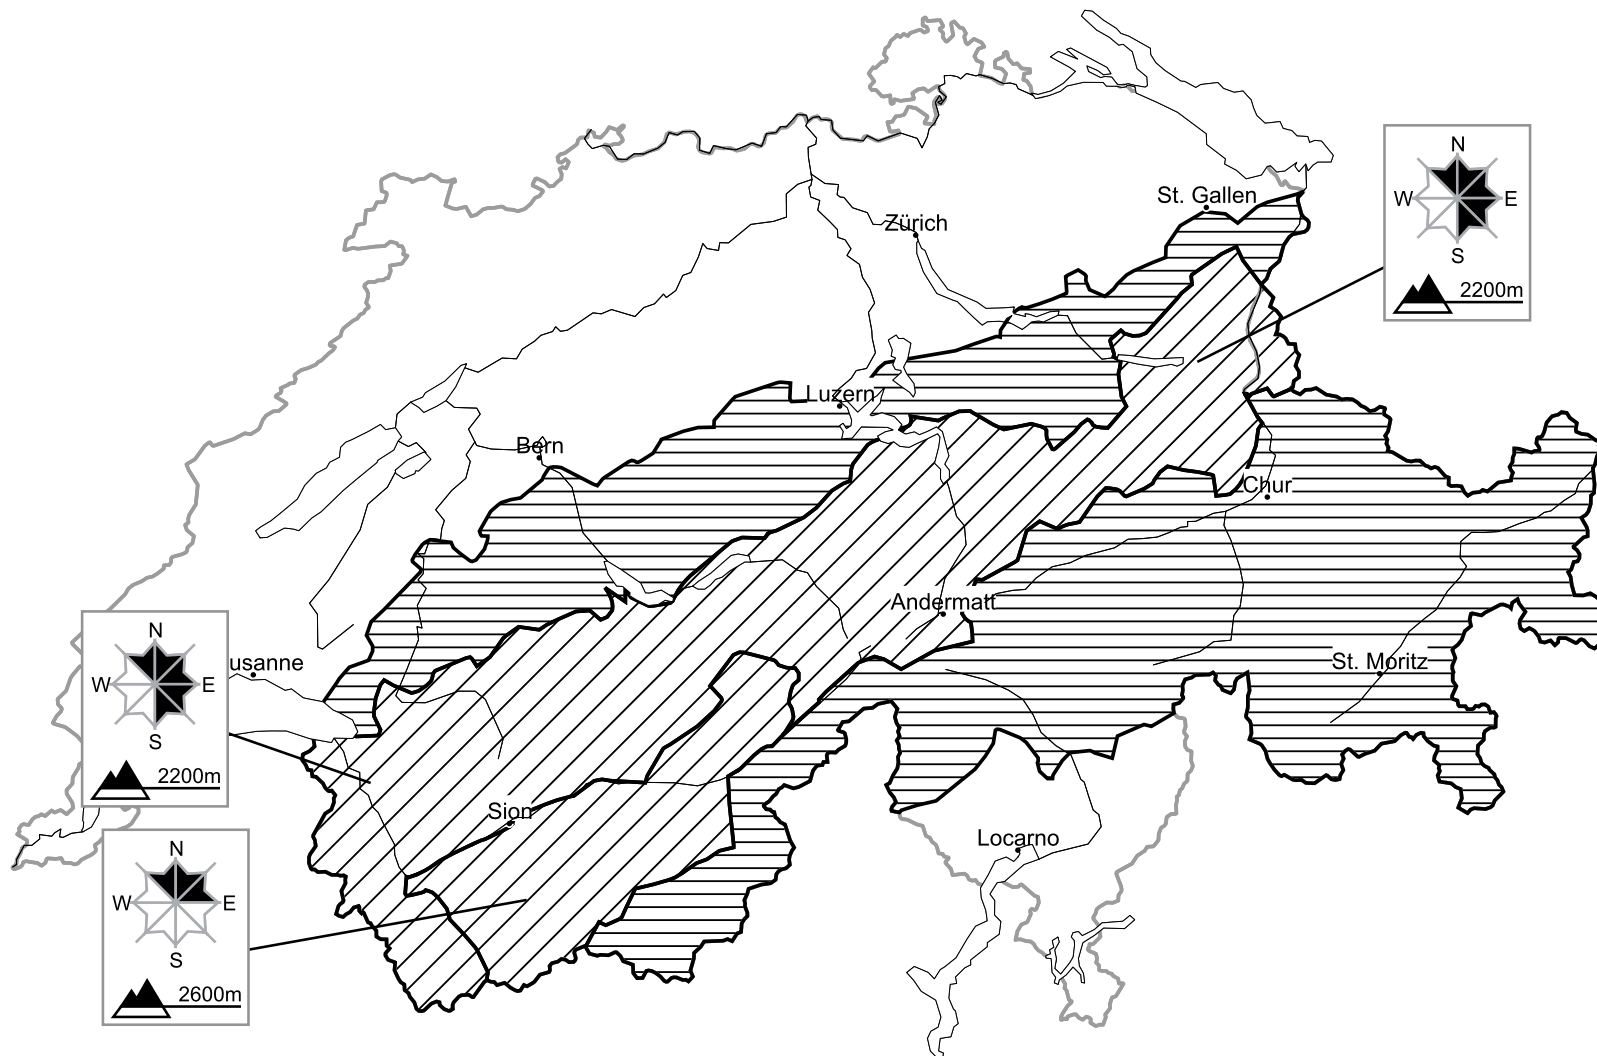

Temporary increase in avalanche danger

Edition: 15.12.2015, 17:00 / Next update: 16.12.2015, 17:00

Danger levels

1 low

2 moderate

3 consider.

4 high

5 very high