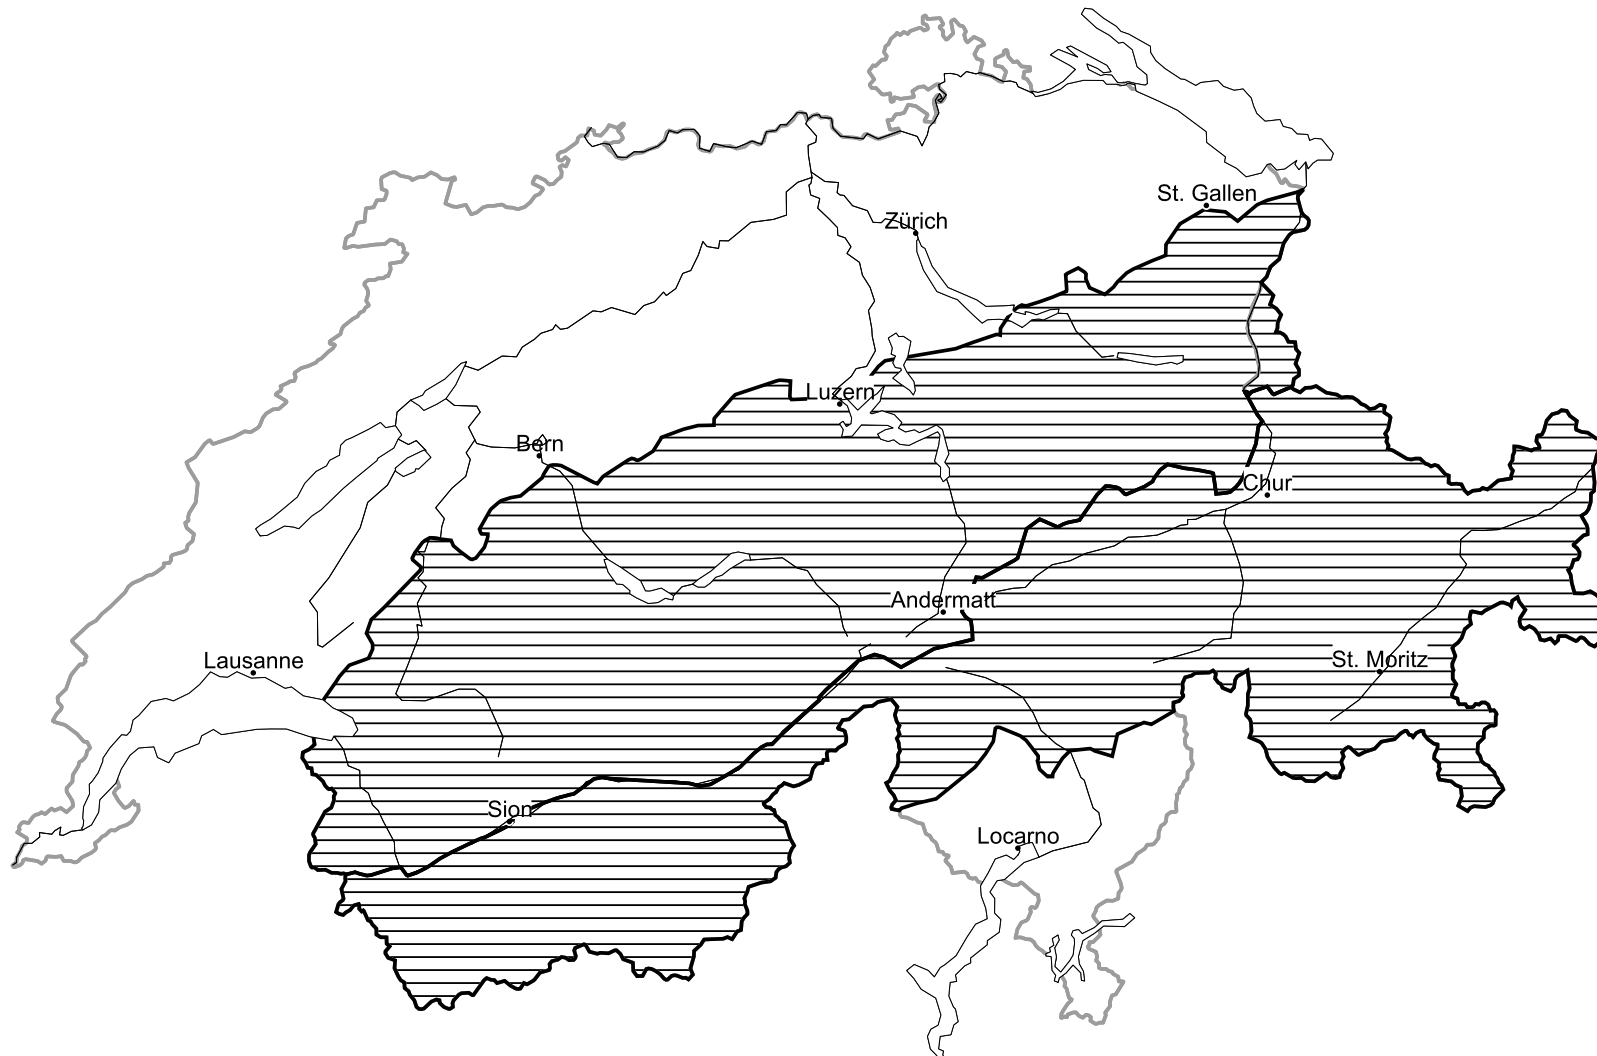

## Low avalanche danger will prevail

Edition: 12.12.2015, 17:00 / Next update: 13.12.2015, 17:00

Danger levels

 1 low

 2 moderate

 3 consider.

 4 high

 5 very high