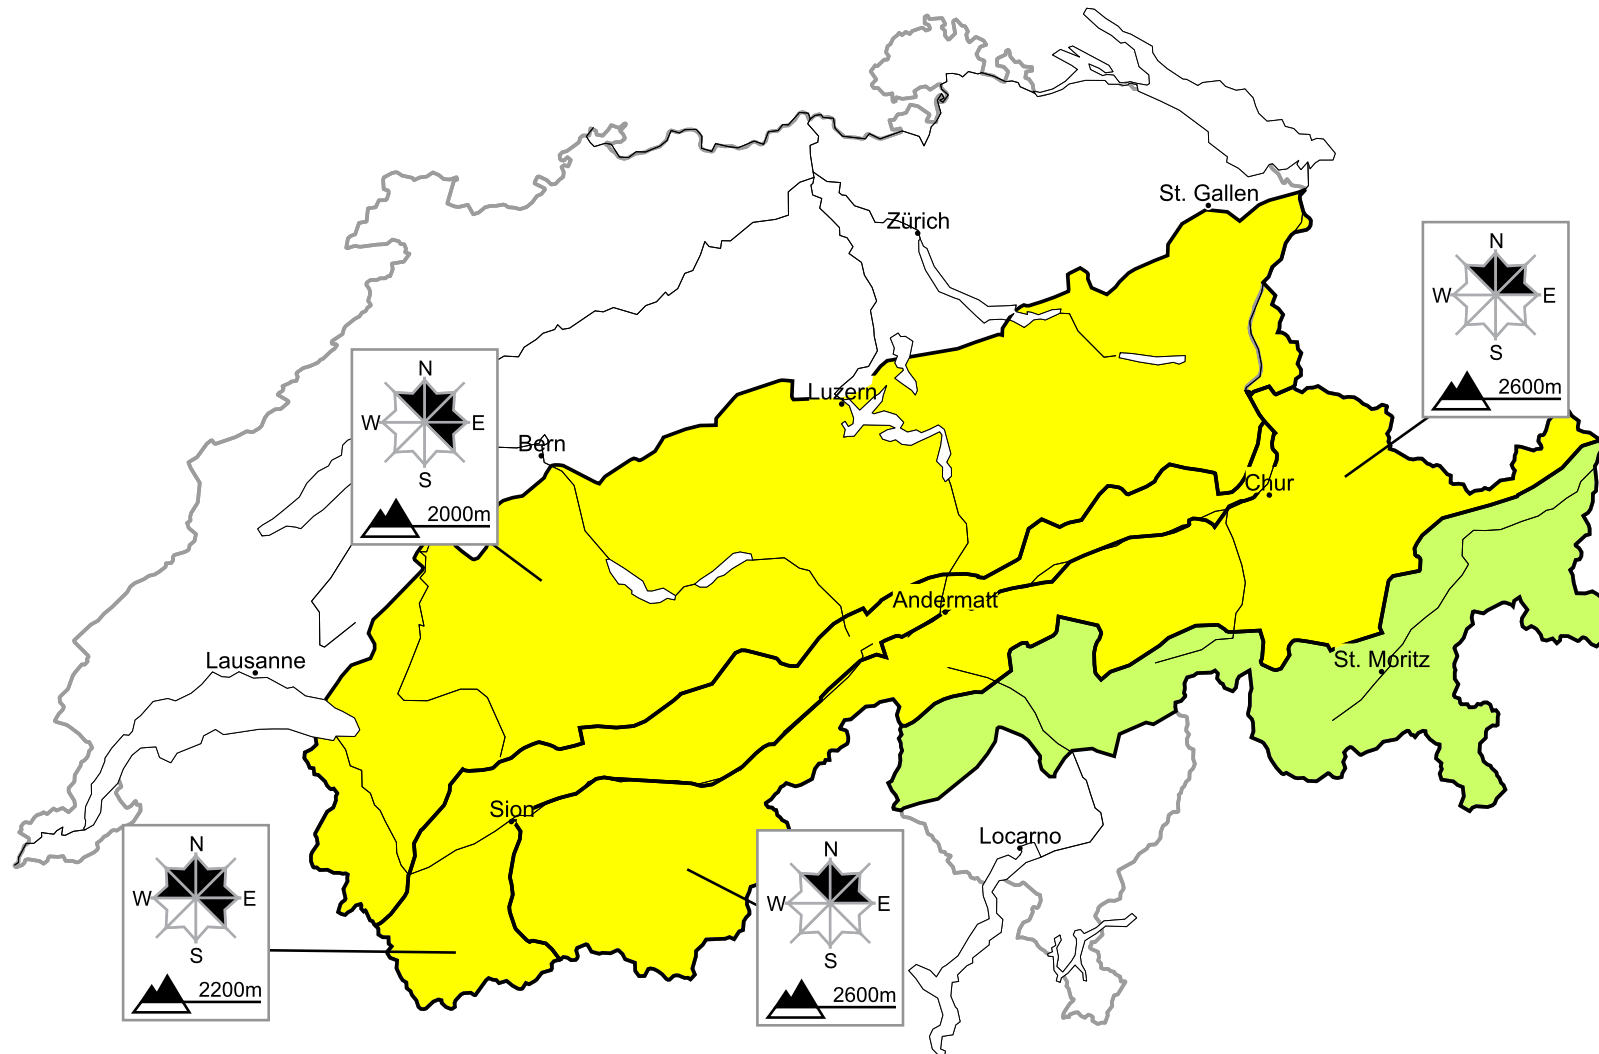

Moderate avalanche danger will be encountered over a wide area

Edition: 1.12.2015, 17:00 / Next update: 2.12.2015, 17:00

Danger levels

1 low

2 moderate

3 consider.

4 high

5 very high