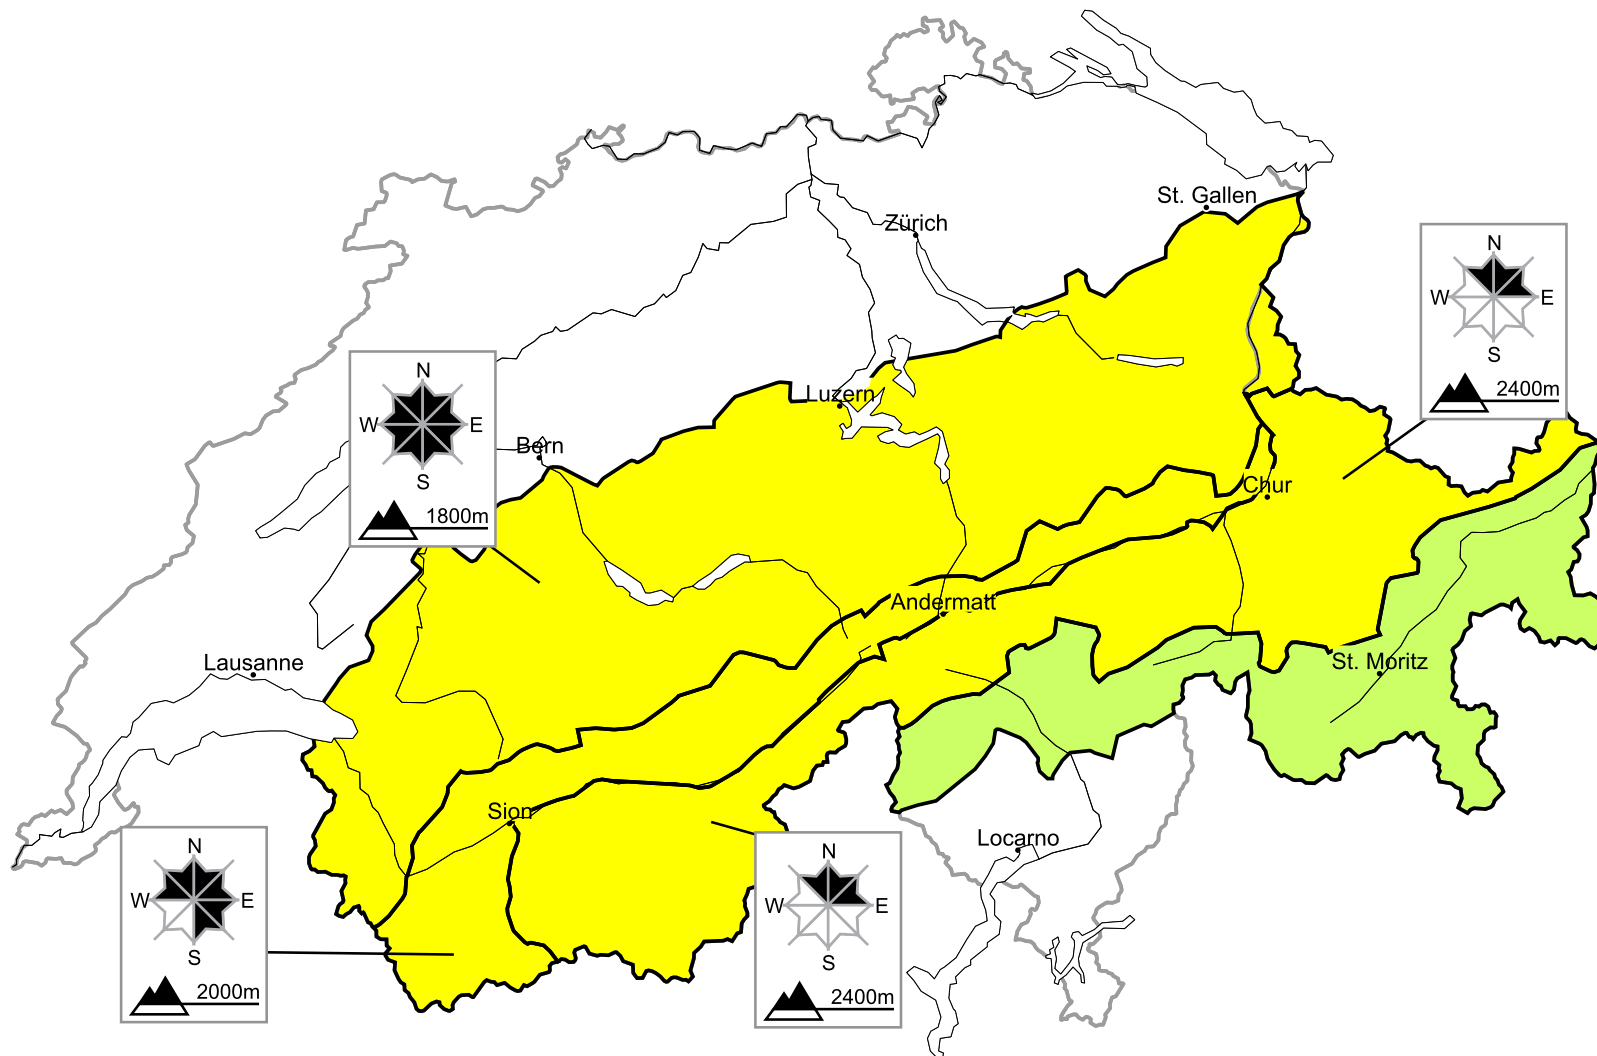

Moderate avalanche danger will be encountered over a wide area

Edition: 30.11.2015, 17:00 / Next update: 1.12.2015, 17:00

Danger levels