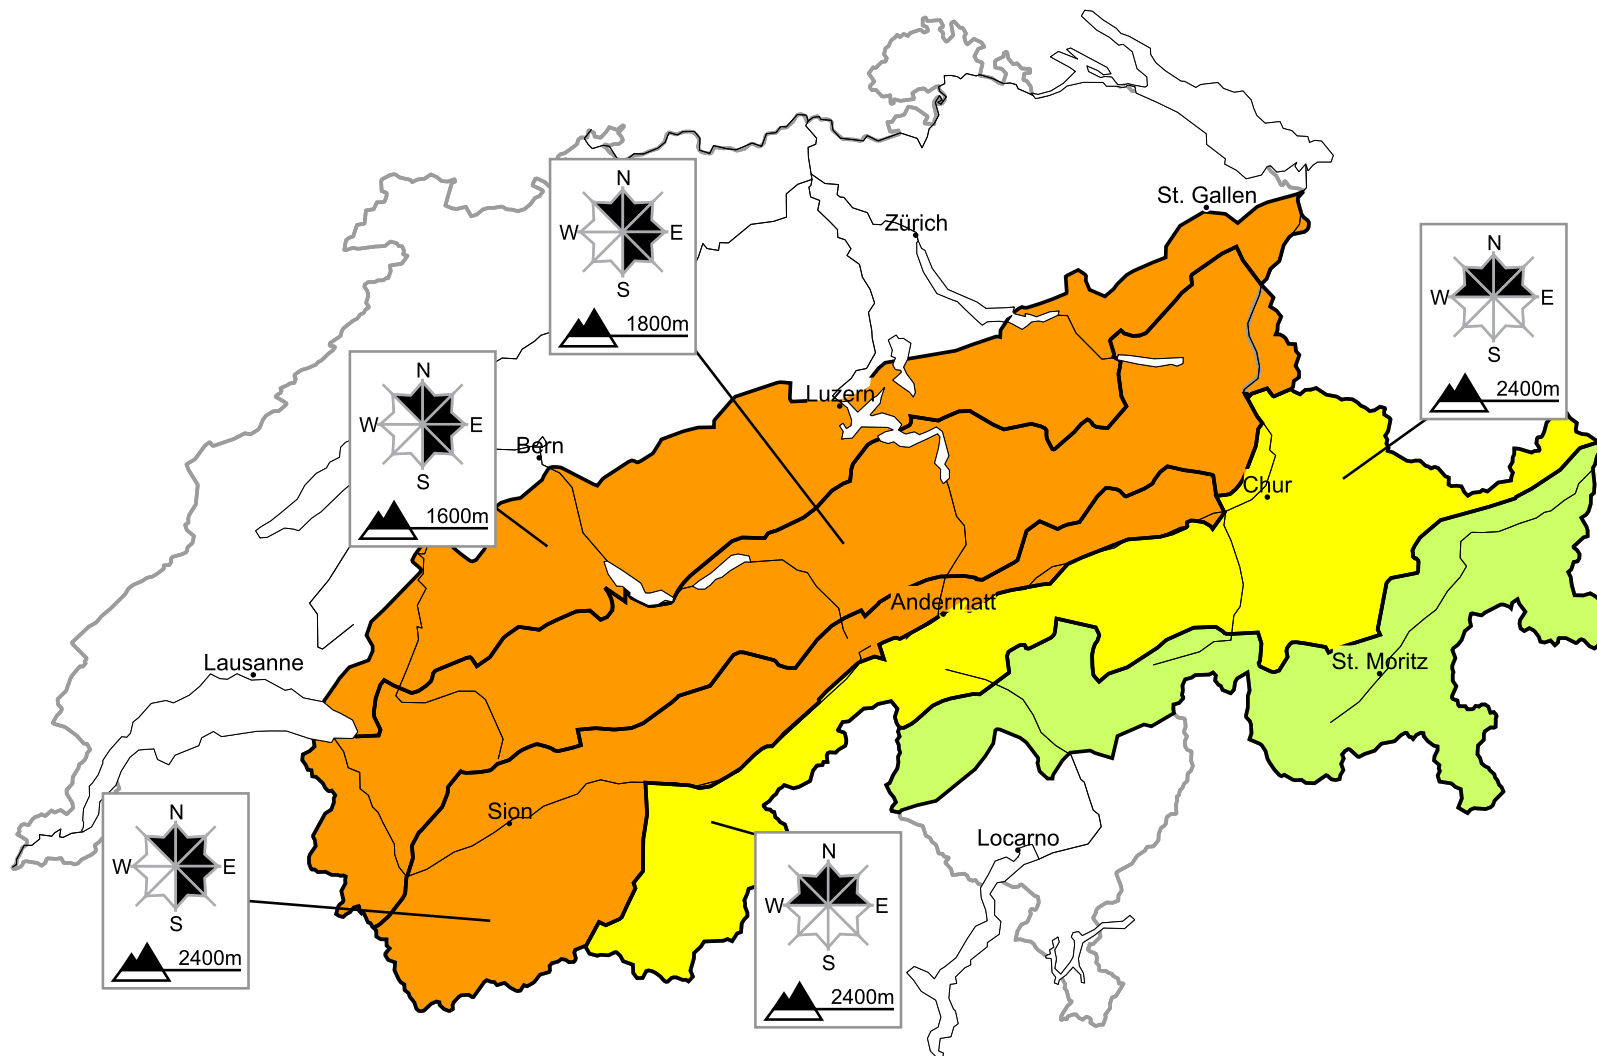

Considerable avalanche danger will be encountered over a wide area

Edition: 29.11.2015, 17:00 / Next update: 30.11.2015, 17:00

Danger levels

- 1 low
- 2 moderate
- 3 consider.
- 4 high
- 5 very high