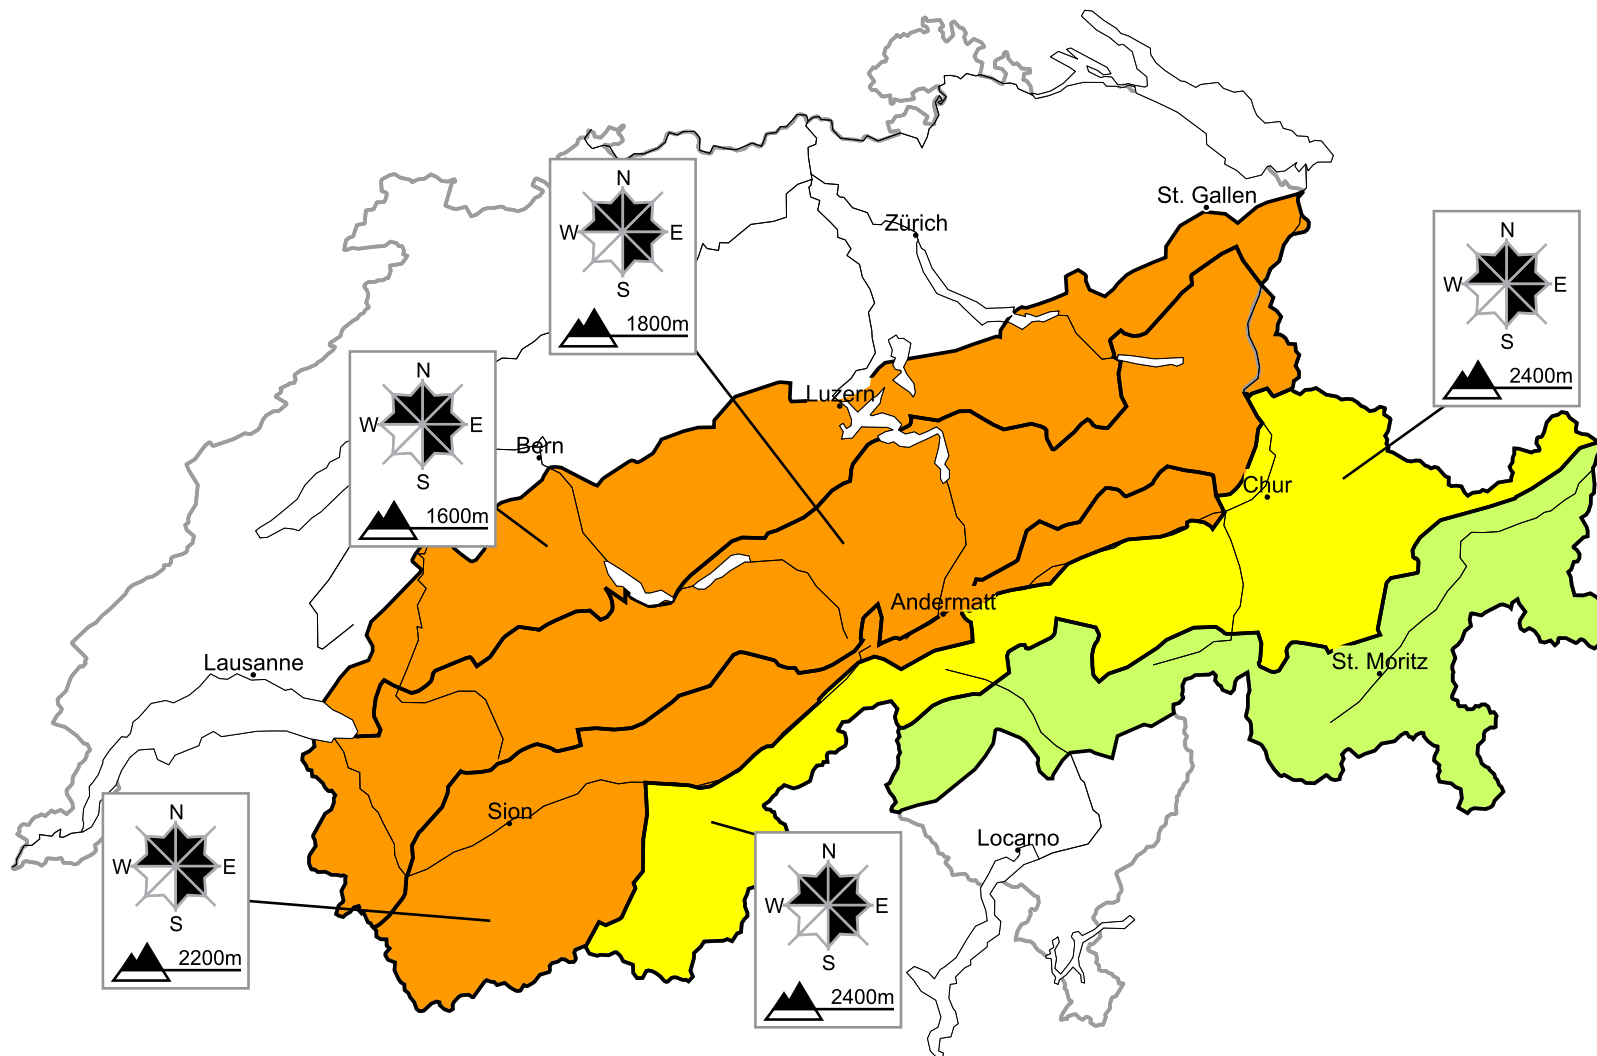

## Considerable avalanche danger will be encountered over a wide area

Edition: 28.11.2015, 17:00 / Next update: 29.11.2015, 17:00

Danger levels

- 1 low
- 2 moderate
- 3 consider.
- 4 high
- 5 very high