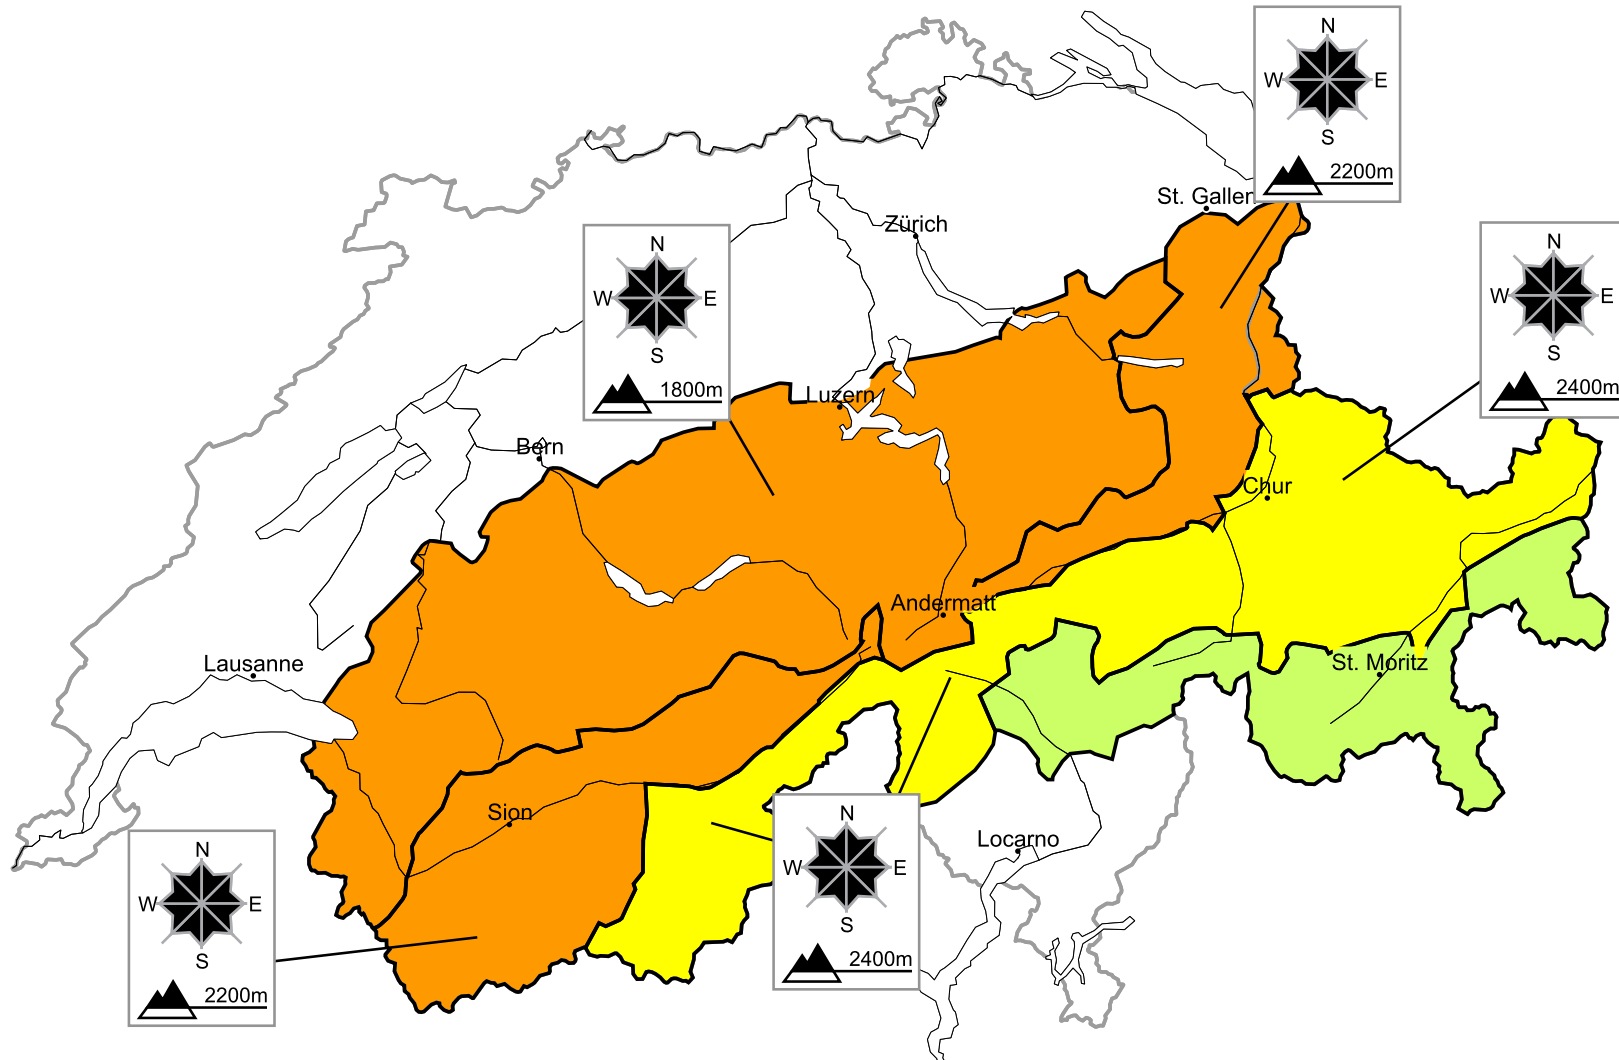

Considerable avalanche danger will be encountered over a wide area

Edition: 26.11.2015, 17:00 / Next update: 27.11.2015, 17:00

Danger levels

1 low

2 moderate

3 consider.

4 high

5 very high