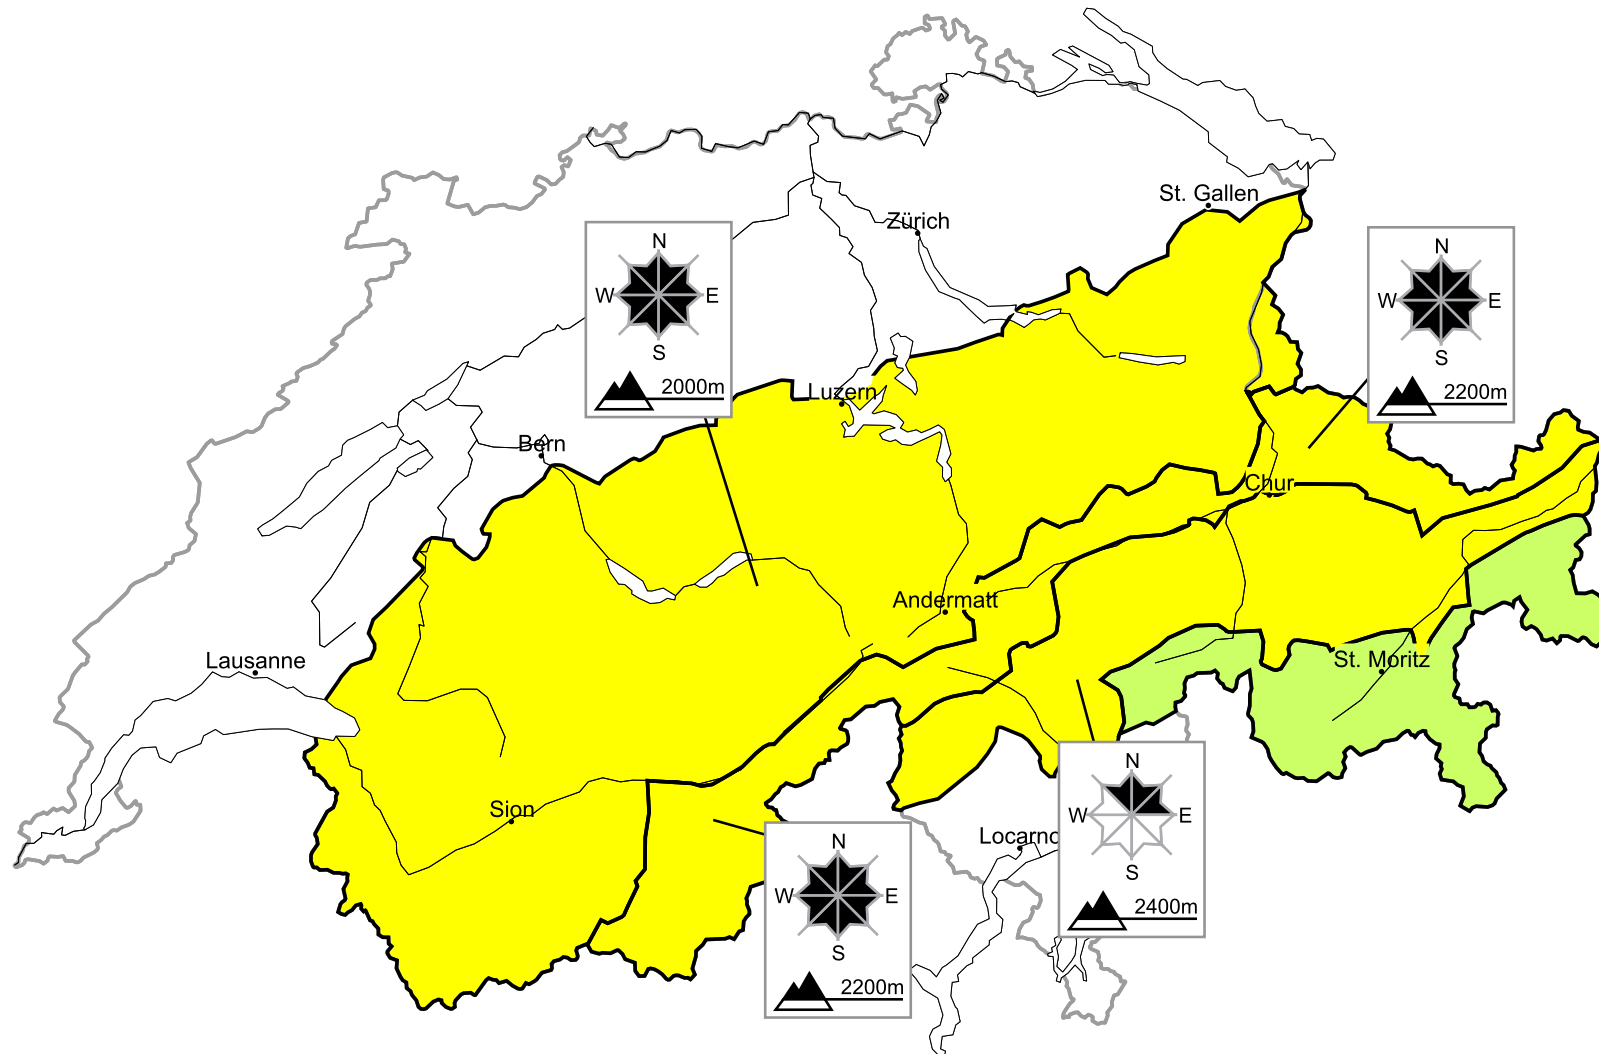

## Moderate avalanche danger will be encountered over a wide area

Edition: 23.11.2015, 17:00 / Next update: 24.11.2015, 17:00

Danger levels

1 low

2 moderate

3 consider.

4 high

5 very high