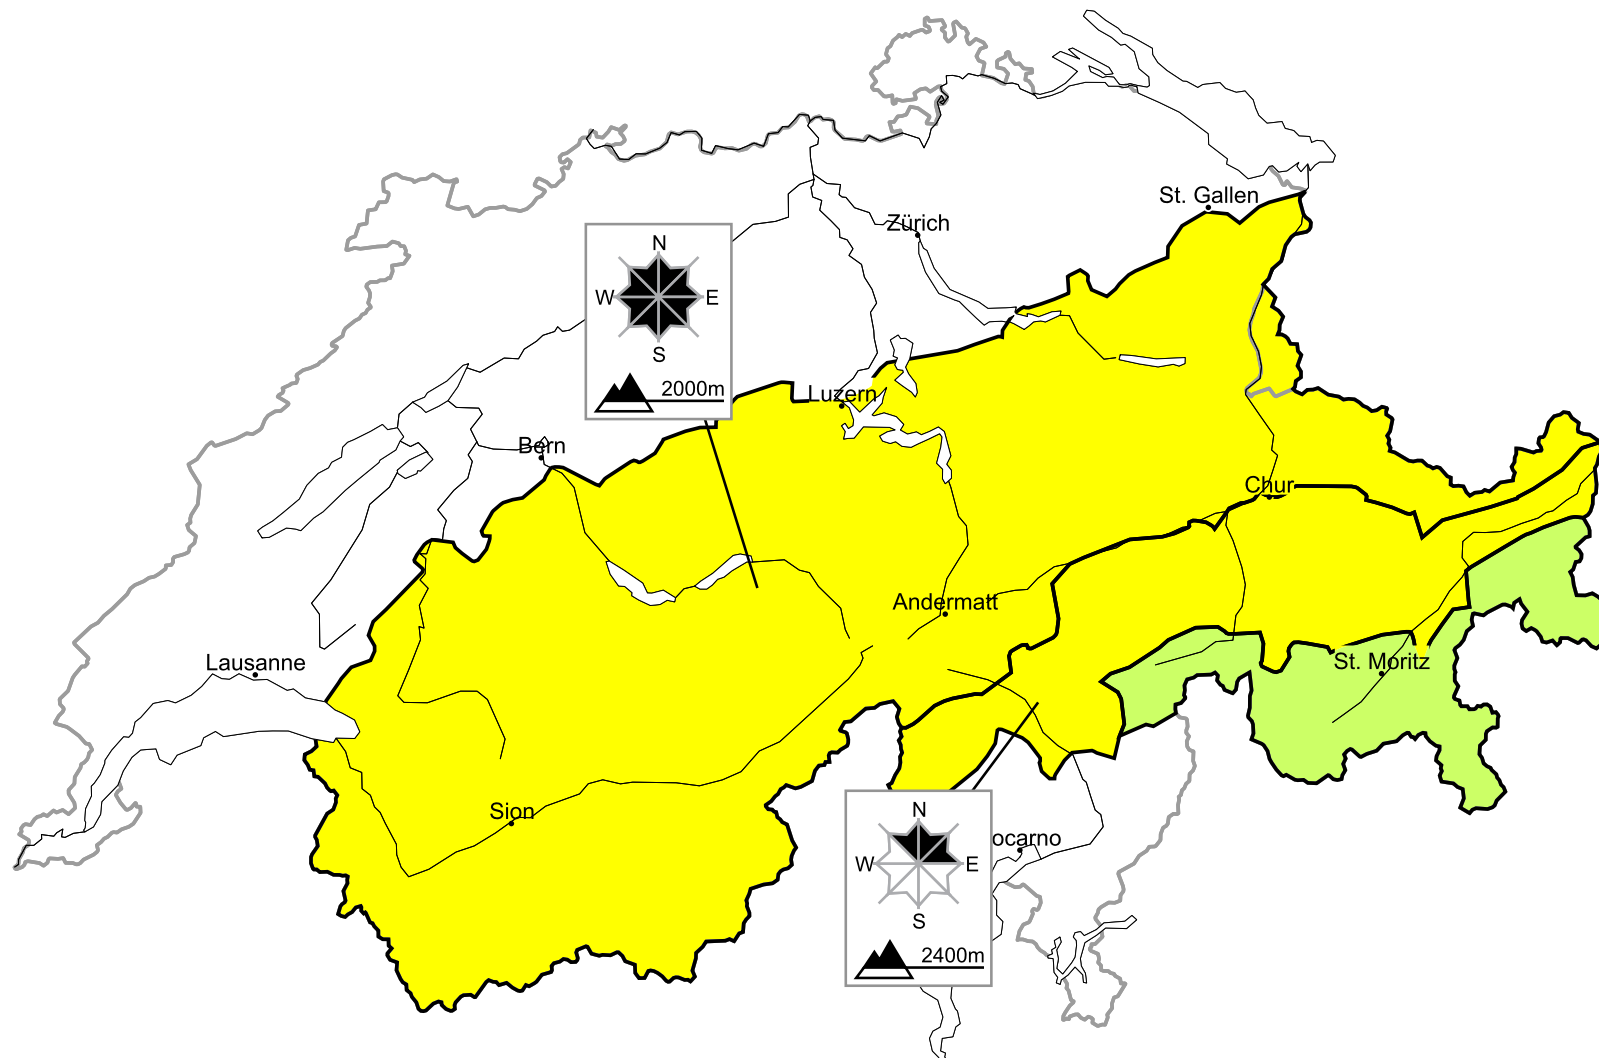

## Moderate avalanche danger will be encountered over a wide area

Edition: 22.11.2015, 17:00 / Next update: 23.11.2015, 17:00

Danger levels

1 low

2 moderate

3 consider.

4 high

5 very high