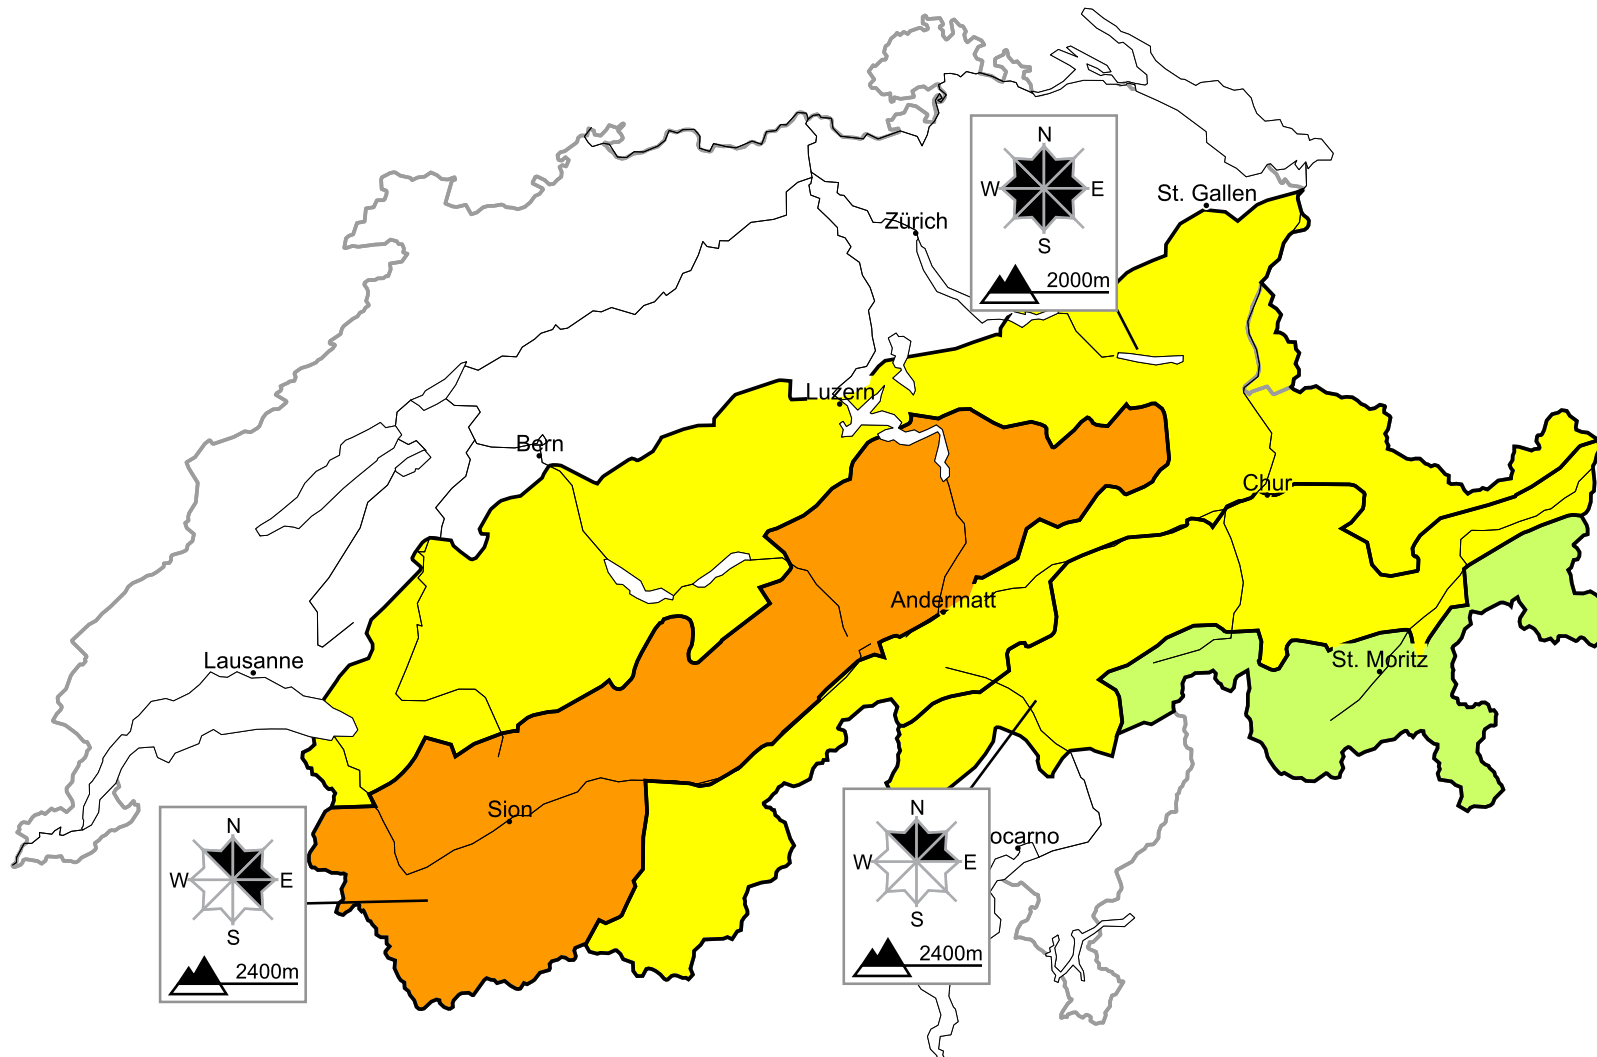

At elevated altitudes a considerable avalanche danger will be encountered in some regions

Edition: 21.11.2015, 17:00 / Next update: 22.11.2015, 17:00

Danger levels

- 1 low
- 2 moderate
- 3 consider.
- 4 high
- 5 very high