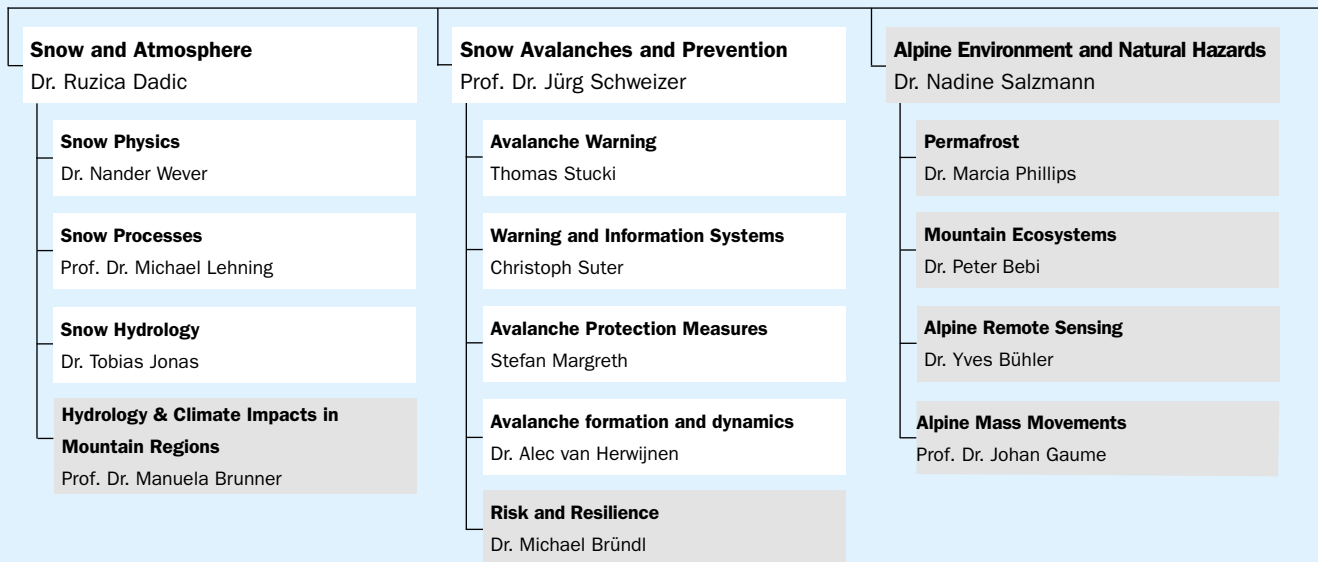

Organigram WSL Institute for Snow and Avalanche Research SLF

(Extract from the WSL organigram)

Directorate WSL

Director

Prof. Dr. Rolf Holderegger

Deputy Director

Dr. Christoph Hegg

Members

Prof. h.c. Dr. Anna Hersperger
Birgit Ottmer
PD Dr. Anita Risch
Prof. Dr. Jürg Schweizer
Dr. Thomas Wohlgenuth

Communication

Birgit Ottmer
Communication SLF (Cornelia Accola-Gansner)

Head of SLF

Head

Prof. Dr. Jürg Schweizer

Research units and groups at the SLF