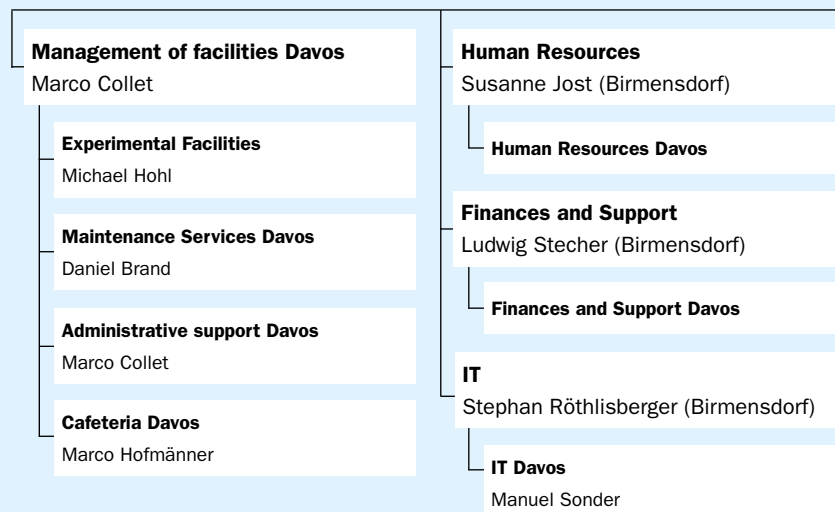

Research units and groups at the SLF

Planning and Logistics at the SLF

Programmes and Centres

WSL-Eawag Biodiversity Center

Prof. Dr. Catherine Graham

NOVA-City

Lena Gubler, Prof. Dr. Charlotte Grossiord,
Dr. Astrid Bjørnsen